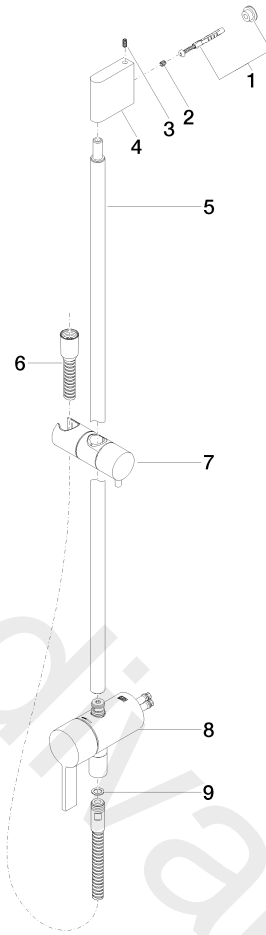

Concealed single-lever mixer with integrated shower connection with shower set

IMO

ST 050 206 0979

- metal shower hose 1750mm with integrated anti-twist protection
- slide bar
- Pipe diameter 18 mm
- hand shower: three settings: normal flow, soft flow, massage flow
- spray head Ø 100mm
- max. hand shower flow 15 l/min

IMO

ST 050 206 0979

Fits: IMO, LULU, MADISON, MEM, TARA, CL.1, LISSÉ, VAIA, META, SERIES-VARIOUS, CYO

- metal shower hose 1750mm with integrated anti-twist protection
- slide bar
- Pipe diameter 18 mm

This article does not include a hand shower!

28 018 979-99
0010

Concealed single-lever mixer with integrated shower connection with shower set

IMO

ST 050 206 0979

Spare parts list

No.	Item Number	Name	Quantity used	Delivery time
1	05 17 20 726 02 90	fixing set	1	2
2	09 31 11 049 90	pin	2	2
3	04 31 11 113 00 90	pin	2	2
4	08 17 97 054-99	holder	1	30
5	90 28 22 782 00-99	pipe	1	30
6	28 322 970-99	Metal shower hose 1/2" x 3/8" x 1750 mm	1	2
7	12 580 970-99	Slide unit	1	30
8	90 19 97 002 00-99	connection	1	30
9	09 14 20 026 90	seal	1	2

Concealed single-lever mixer with integrated shower connection with shower set

IMO

ST 050 206 0979

- three settings: normal flow, soft flow, massage flow
- with anti-scale system
- spray head Ø 100mm
- 1/2" connection
- max. flow 15 l/min
- WRAS: 1704043