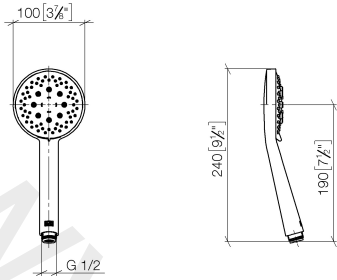

Concealed single-lever mixer with integrated shower connection with shower set

IMO

ST 050 206 0979

- metal shower hose 1750mm with integrated anti-twist protection
- slide bar
- Pipe diameter 18 mm
- hand shower: three settings: normal flow, soft flow, massage flow
- spray head Ø 100mm
- max. hand shower flow 15 l/min

Concealed single-lever mixer with integrated shower connection with shower set

IMO

ST 050 206 0979

- three settings: normal flow, soft flow, massage flow
- with anti-scale system
- spray head Ø 100mm
- 1/2" connection
- max. flow 15 l/min
- WRAS: 1704043

Intrinsic protection against back flow.

Fits MEM, CL.1, IMO, META, TARA, VAIA, LULU, LISSÉ, CYO

Fits: IMO, LULU, MADISON, MEM, TARA, CL.1, LISSÉ, VAIA, META, SERIES-VARIOUS, CYO

	Brushed Dark Platinum	28 018 979-99
	Chrome	28 018 979-00
	Brushed Platinum	28 018 979-06
	Platinum	28 018 979-08
	Matte White	28 018 979-10
	Dark Chrome	28 018 979-19
	Brushed Durabronze (23kt Gold)	28 018 979-28
	Matte Black	28 018 979-33
	Brushed Champagne (22kt Gold)	28 018 979-46
	Champagne (22kt Gold)	28 018 979-47
	Brushed Chrome	28 018 979-93

www.divapor.com

Concealed single-lever mixer with integrated shower connection with shower set

ST 050 206 0070
mm [inches]

Flow rate chart