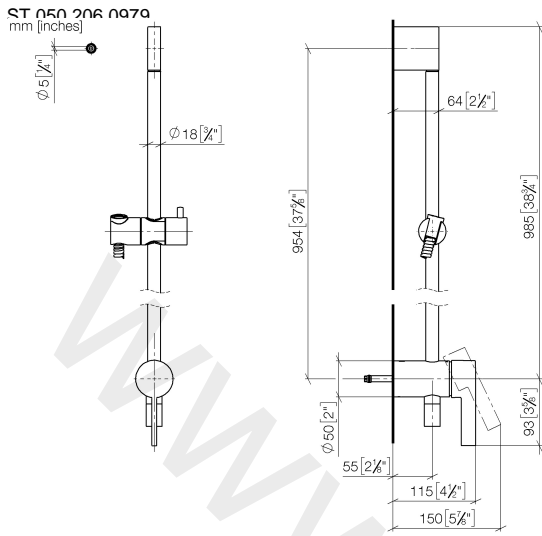

Concealed single-lever mixer with integrated shower connection with shower set

IMO

ST 050 206 0979

- metal shower hose 1750mm with integrated anti-twist protection
- slide bar
- Pipe diameter 18 mm
- hand shower: three settings: normal flow, soft flow, massage flow
- spray head Ø 100mm
- max. hand shower flow 15 l/min

IMO

ST 050 206 0979

Fits: IMO, LULU, MADISON, MEM, TARA, CL.1, LISSÉ, VAIA, META, SERIES-VARIOUS, CYO

- metal shower hose 1750mm with integrated anti-twist protection
- slide bar
- Pipe diameter 18 mm

This article does not include a hand shower!

28 018 979-99
0010

Concealed single-lever mixer with integrated shower connection with shower set

IMO

ST 050 206 0979

Spare parts list

No.	Item Number	Name	Quantity used	Delivery time
1	05 17 20 726 02 90	fixing set	1	2
2	09 31 11 049 90	pin	2	2
3	04 31 11 113 00 90	pin	2	2
4	08 17 97 054-99	holder	1	30
5	90 28 22 782 00-99	pipe	1	30
6	28 322 970-99	Metal shower hose 1/2" x 3/8" x 1750 mm	1	2
7	12 580 970-99	Slide unit	1	30
8	90 19 97 002 00-99	connection	1	30
9	09 14 20 026 90	seal	1	2

Concealed single-lever mixer with integrated shower connection with shower set

IMO

ST 050 206 0979

- three settings: normal flow, soft flow, massage flow
- with anti-scale system
- spray head Ø 100mm
- 1/2" connection
- max. flow 15 l/min
- WRAS: 1704043