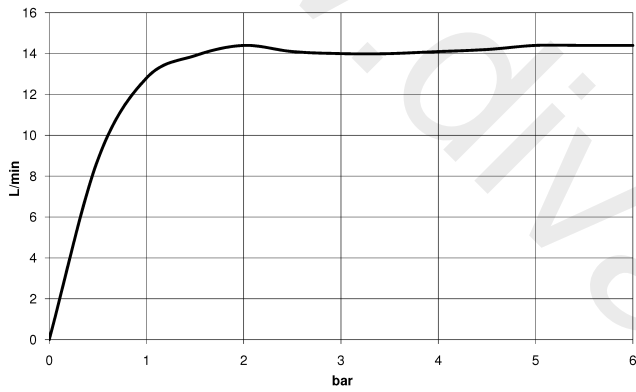

Showerpipe with single-lever shower mixer

IMO

ST 050 306 7979

Fits: IMO, LULU, TARA, LISSÉ, VAIA, META, SERIES-VARIOUS, CYO

- shower with fixed riser projection 450 mm
 - overhead shower: rain flow
 - rain shower Ø 220 mm
 - rain shower with anti-scale system
 - max. rainshower flow 8.6 l/min
 - hand shower: normal flow
 - spray head Ø 100mm
 - max. hand shower flow 15 l/min
 - height of fittings up to rain shower (bottom edge) 985mm
 - height of fittings up to top edge of elbow 1170mm
 - metal shower hose 1750mm with integrated anti-twist protection
 - 1/2" connection
 - slide bar
 - Pipe diameter 23.5 mm
 - automatic diverter for fixed-riser shower/hand shower
- Fits IMO, META, TARA, VAIA, LISSÉ, LULU**
- Intrinsic protection against back flow.**
- Product change as of 1.4.2023: max. flow 14 l/min**

Individual components of this set

You need the following components for this set

www.divapor.com

ST 050 306 7979

- normal flow
- with anti-scale system
- spray head Ø 100mm
- 1/2" connection
- max. flow 15 l/min

ST 050 306 7979

mm [inches]

Flow rate chart

ST 050 306 7979

Parts for other
finishes can be found
here: [Chrome](#)

Spare parts list

No.	Item Number	Name	Quantity used	Delivery time
1	09 23 01 039 90	sieve	1	2

ST 050 306 7979

Fits: IMO, LULU, TARA, LISSÉ, VAIA, META, SERIES-VARIOUS

- shower with fixed riser projection 450 mm
- overhead shower: rain flow
- rain shower Ø 220 mm
- rain shower with anti-scale system
- max. rainshower flow 14 l/min
- height of fittings up to rain shower (bottom edge) 985mm
- height of fittings up to top edge of elbow 1170mm
- metal shower hose 1750mm with integrated anti-twist protection
- 1/2" connection
- slide bar
- Pipe diameter 23.5 mm
- automatic diverter for fixed-riser shower/hand shower
- quick clearing