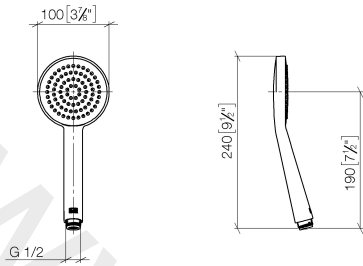

Showerpipe with single-lever shower mixer

IMO

ST 050 306 7979

Fits: IMO, LULU, TARA, LISSÉ, VAIA, META, SERIES-VARIOUS, CYO

- shower with fixed riser projection 450 mm
 - overhead shower: rain flow
 - rain shower Ø 220 mm
 - rain shower with anti-scale system
 - max. rainshower flow 8.6 l/min
 - hand shower: normal flow
 - spray head Ø 100mm
 - max. hand shower flow 15 l/min
 - height of fittings up to rain shower (bottom edge) 985mm
 - height of fittings up to top edge of elbow 1170mm
 - metal shower hose 1750mm with integrated anti-twist protection
 - 1/2" connection
 - slide bar
 - Pipe diameter 23.5 mm
 - automatic diverter for fixed-riser shower/hand shower
- Fits IMO, META, TARA, VAIA, LISSÉ, LULU**
- Intrinsic protection against back flow.**
- Product change as of 1.4.2023: max. flow 14 l/min**

Individual components of this set

You need the following components for this set

www.divapor.com

ST 050 306 7979

- normal flow
- with anti-scale system
- spray head Ø 100mm
- 1/2" connection
- max. flow 15 l/min

ST 050 306 7979

mm [inches]

Flow rate chart

ST 050 306 7979

Parts for other
finishes can be found
here: [Chrome](#)

Spare parts list

No.	Item Number	Name	Quantity used	Delivery time
1	09 23 01 039 90	sieve	1	2

ST 050 306 7979

Fits: IMO, LULU, TARA, LISSÉ, VAIA, META, SERIES-VARIOUS

- shower with fixed riser projection 450 mm
- overhead shower: rain flow
- rain shower Ø 220 mm
- rain shower with anti-scale system
- max. rainshower flow 14 l/min
- height of fittings up to rain shower (bottom edge) 985mm
- height of fittings up to top edge of elbow 1170mm
- metal shower hose 1750mm with integrated anti-twist protection
- 1/2" connection
- slide bar
- Pipe diameter 23.5 mm
- automatic diverter for fixed-riser shower/hand shower
- quick clearing