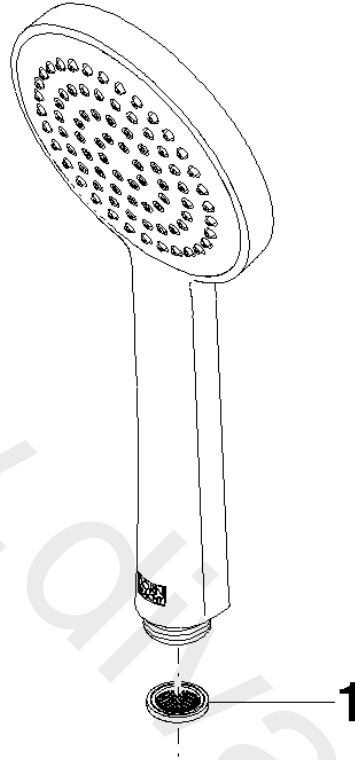

Showerpipe with single-lever shower mixer

IMO

ST 050 306 7979

Fits: IMO, LULU, TARA, LISSÉ, VAIA, META, SERIES-VARIOUS, CYO

- shower with fixed riser projection 450 mm
 - overhead shower: rain flow
 - rain shower Ø 220 mm
 - rain shower with anti-scale system
 - max. rainshower flow 8.6 l/min
 - hand shower: normal flow
 - spray head Ø 100mm
 - max. hand shower flow 15 l/min
 - height of fittings up to rain shower (bottom edge) 985mm
 - height of fittings up to top edge of elbow 1170mm
 - metal shower hose 1750mm with integrated anti-twist protection
 - 1/2" connection
 - slide bar
 - Pipe diameter 23.5 mm
 - automatic diverter for fixed-riser shower/hand shower
- Fits IMO, META, TARA, VAIA, LISSÉ, LULU**
- Intrinsic protection against back flow.**
- Product change as of 1.4.2023: max. flow 14 l/min**

Individual components of this set

You need the following components for this set

www.divapor.com

ST 050 306 7979

- normal flow
- with anti-scale system
- spray head Ø 100mm
- 1/2" connection
- max. flow 15 l/min

ST 050 306 7979

mm [inches]

Flow rate chart

ST 050 306 7979

Parts for other
finishes can be found
here: [Chrome](#)

Spare parts list

No.	Item Number	Name	Quantity used	Delivery time
1	09 23 01 039 90	sieve	1	2

ST 050 306 7979

Fits: IMO, LULU, TARA, LISSÉ, VAIA, META, SERIES-VARIOUS

- shower with fixed riser projection 450 mm
- overhead shower: rain flow
- rain shower Ø 220 mm
- rain shower with anti-scale system
- max. rainshower flow 14 l/min
- height of fittings up to rain shower (bottom edge) 985mm
- height of fittings up to top edge of elbow 1170mm
- metal shower hose 1750mm with integrated anti-twist protection
- 1/2" connection
- slide bar
- Pipe diameter 23.5 mm
- automatic diverter for fixed-riser shower/hand shower
- quick clearing