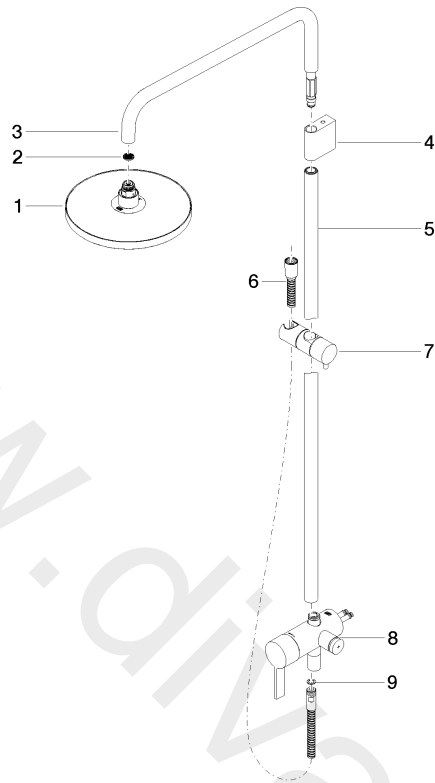

Showerpipe with single-lever shower mixer

IMO

ST 050 306 7979

Fits: IMO, LULU, TARA, LISSÉ, VAIA, META, SERIES-VARIOUS, CYO

- shower with fixed riser projection 450 mm
 - overhead shower: rain flow
 - rain shower Ø 220 mm
 - rain shower with anti-scale system
 - max. rainshower flow 8.6 l/min
 - hand shower: normal flow
 - spray head Ø 100mm
 - max. hand shower flow 15 l/min
 - height of fittings up to rain shower (bottom edge) 985mm
 - height of fittings up to top edge of elbow 1170mm
 - metal shower hose 1750mm with integrated anti-twist protection
 - 1/2" connection
 - slide bar
 - Pipe diameter 23.5 mm
 - automatic diverter for fixed-riser shower/hand shower
- Fits IMO, META, TARA, VAIA, LISSÉ, LULU**
- Intrinsic protection against back flow.**
- Product change as of 1.4.2023: max. flow 14 l/min**

ST 050 306 7979

Fits: IMO, LULU, TARA, LISSÉ, VAIA, META, SERIES-VARIOUS

- shower with fixed riser projection 450 mm
- overhead shower: rain flow
- rain shower Ø 220 mm
- rain shower with anti-scale system
- max. rainshower flow 14 l/min
- height of fittings up to rain shower (bottom edge) 985mm
- height of fittings up to top edge of elbow 1170mm
- metal shower hose 1750mm with integrated anti-twist protection
- 1/2" connection
- slide bar
- Pipe diameter 23.5 mm
- automatic diverter for fixed-riser shower/hand shower
- quick clearing

28 018 979-99
0010

www.divapor.com

ST 050 306 7979

mm [inches]
1:10

ST 050 306 7979

Spare parts list

No.	Item Number	Name	Quantity used	Delivery time
1	04 12 05 092 00-99	shower	1	30
2	09 23 01 039 90	sieve	1	2
3	90 28 22 348 00-99	pipe	1	30
4	90 17 11 149 00-99	holder	1	30
5	04 28 22 349 00-99	pipe	1	30
6	28 322 970-99	Metal shower hose 1/2" x 3/8" x 1750 mm	1	2
7	12 570 970-99	Slide unit	1	30
8	90 17 01 251 00-99	connection	1	30
9	09 14 20 026 90	seal	1	2