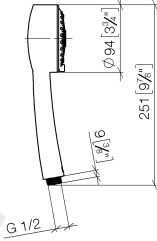

ST 050 304 6360

- shower with fixed riser projection 420 mm
- rain shower Ø 200 mm
- rain shower with anti-scale system
- max. rainshower flow 9 l/min
- hand shower: three settings: normal flow, soft flow, massage flow
- spray head Ø 95mm
- max. hand shower flow 9 l/min
- rotary diverter for fixed-riser shower/hand shower
- height of fittings up to rain shower (bottom edge) 985mm
- height of fittings up to top edge of elbow 1160mm
- two-part push-on rosette Ø 65 mm
- rosette for shower holder Ø 65mm
- rosette for wall mounting Ø 60mm
- gauge 150 mm - 13 mm
- metal shower hose 1250mm with integrated anti-twist protection
- 1/2" connection
- Pipe diameter 20 mm

ST 050 304 6360

- three settings: normal flow, soft flow, massage flow
- with anti-scale system
- spray head Ø 95mm
- 1/2" connection
- max. flow 9 l/min

Intrinsic protection against back flow.

Fits MADISON

www.divapor.com

www.divapor.com

ST 050 304 6360

mm [inches]

Flow rate chart

ST 050 304 6360

Parts for other  
finishes can be found  
here: [Chrome](#)

Spare parts list

- shower with fixed riser projection 420 mm
- rain shower Ø 200 mm
- rain shower with anti-scale system
- max. rainshower flow 14 l/min
- rotary diverter for fixed-riser shower/hand shower
- height of fittings up to rain shower (bottom edge) 985mm
- height of fittings up to top edge of elbow 1160mm
- two-part push-on rosette Ø 65 mm
- rosette for shower holder Ø 65mm
- rosette for wall mounting Ø 60mm
- gauge 150 mm - 13 mm
- metal shower hose 1250mm with integrated anti-twist protection
- 1/2" connection
- Pipe diameter 20 mm