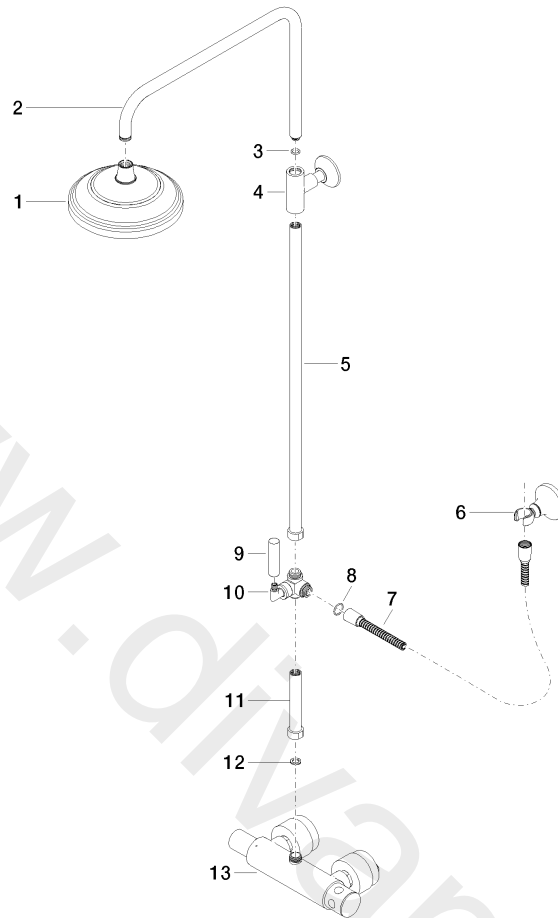

ST 050 304 6360

- shower with fixed riser projection 420 mm
- rain shower Ø 200 mm
- rain shower with anti-scale system
- max. rainshower flow 9 l/min
- hand shower: three settings: normal flow, soft flow, massage flow
- spray head Ø 95mm
- max. hand shower flow 9 l/min
- rotary diverter for fixed-riser shower/hand shower
- height of fittings up to rain shower (bottom edge) 985mm
- height of fittings up to top edge of elbow 1160mm
- two-part push-on rosette Ø 65 mm
- rosette for shower holder Ø 65mm
- rosette for wall mounting Ø 60mm
- gauge 150 mm - 13 mm
- metal shower hose 1250mm with integrated anti-twist protection
- 1/2" connection
- Pipe diameter 20 mm

- shower with fixed riser projection 420 mm
- rain shower Ø 200 mm
- rain shower with anti-scale system
- max. rainshower flow 14 l/min
- rotary diverter for fixed-riser shower/hand shower
- height of fittings up to rain shower (bottom edge) 985mm
- height of fittings up to top edge of elbow 1160mm
- two-part push-on rosette Ø 65 mm
- rosette for shower holder Ø 65mm
- rosette for wall mounting Ø 60mm
- gauge 150 mm - 13 mm
- metal shower hose 1250mm with integrated anti-twist protection
- 1/2" connection
- Pipe diameter 20 mm

www.divapor.com

ST 050 304 6360

1:10

Flow rate chart

ST 050 304 6360

Parts for other finishes can be found here: [Chrome](#)

Spare parts list

No.	Item Number	Name	Quantity used	Delivery time
1	04 12 05 038 01-99	shower	1	30
2	04 28 22 101 20-99	spout	1	30
3	09 14 10 011 90	seal	1	2
4	90 17 11 037 01-99	holder	1	30
5	90 28 22 104 00-99	pipe	1	30
6	90 17 09 045 01-99	diverter	1	30
7	09 30 30 064-99	screw	1	30
8	09 18 20 011-99	base	1	30
9	09 28 22 013 90	pipe	1	2
10	11 170 370-99	Lever insert	1	30
11	09 30 30 062-99	screw	1	30
12	09 14 10 122 90	seal	1	2
13	28 104 970-99	Metal shower hose 1/2" x 1/2" x 1250 mm	1	2
14	28 050 410-99	holder	1	30
15	90 28 22 103 00-99	pipe	1	30
16	09 14 20 002 90	seal	1	2
17	04 17 01 044 01-99	fitting	1	30