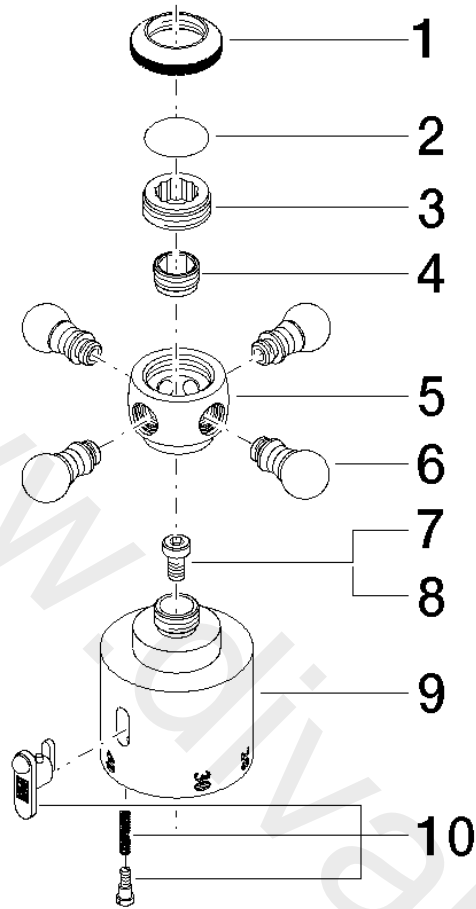

ST 050 304 6360

Parts for other finishes can be found here: Chrome

Spare parts list

No.	Item Number	Name	Quantity used	Delivery time
1	09 20 36 005-99	handle	1	30
2	09 26 01 016 90	accessories	1	2
3	09 20 83 006 90	handle	1	2
4	09 24 03 119 90	nipple	1	2
5	09 20 36 060-99	handle	1	30
6	09 20 36 004-99	handle	4	30
7	09 30 30 027 90	screw	1	2
8	09 30 33 004 90	screw	1	2
9	09 17 33 003-99	handle	1	30
10	90 21 33 020 00 90	handle	1	2