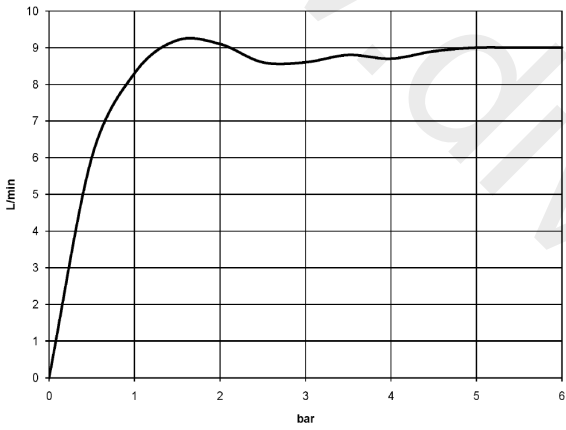

www.divapor.com

www.divapor.com

ST 050 304 6360

mm [inches]

Flow rate chart

ST 050 304 6360

Parts for other  
finishes can be found  
here: [Chrome](#)

Spare parts list