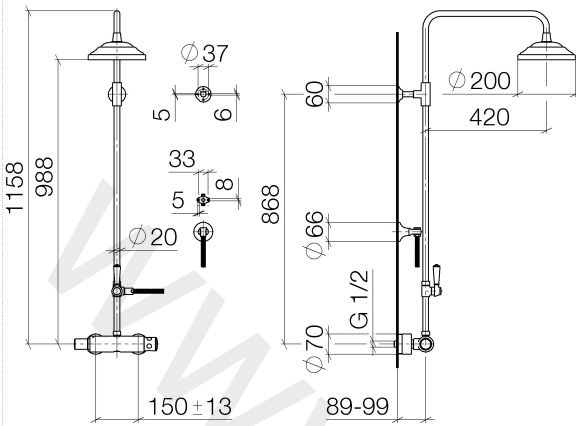

ST 050 304 6360

- shower with fixed riser projection 420 mm
- rain shower Ø 200 mm
- rain shower with anti-scale system
- max. rainshower flow 9 l/min
- hand shower: three settings: normal flow, soft flow, massage flow
- spray head Ø 95mm
- max. hand shower flow 9 l/min
- rotary diverter for fixed-riser shower/hand shower
- height of fittings up to rain shower (bottom edge) 985mm
- height of fittings up to top edge of elbow 1160mm
- two-part push-on rosette Ø 65 mm
- rosette for shower holder Ø 65mm
- rosette for wall mounting Ø 60mm
- gauge 150 mm - 13 mm
- metal shower hose 1250mm with integrated anti-twist protection
- 1/2" connection
- Pipe diameter 20 mm

- shower with fixed riser projection 420 mm
- rain shower Ø 200 mm
- rain shower with anti-scale system
- max. rainshower flow 14 l/min
- rotary diverter for fixed-riser shower/hand shower
- height of fittings up to rain shower (bottom edge) 985mm
- height of fittings up to top edge of elbow 1160mm
- two-part push-on rosette Ø 65 mm
- rosette for shower holder Ø 65mm
- rosette for wall mounting Ø 60mm
- gauge 150 mm - 13 mm
- metal shower hose 1250mm with integrated anti-twist protection
- 1/2" connection
- Pipe diameter 20 mm

www.divapor.com

ST 050 304 6360

1:10

Flow rate chart

ST 050 304 6360

Parts for other finishes can be found here: [Chrome](#)

Spare parts list

No.	Item Number	Name	Quantity used	Delivery time
1	04 12 05 038 01-99	shower	1	30
2	04 28 22 101 20-99	spout	1	30
3	09 14 10 011 90	seal	1	2
4	90 17 11 037 01-99	holder	1	30
5	90 28 22 104 00-99	pipe	1	30
6	90 17 09 045 01-99	diverter	1	30
7	09 30 30 064-99	screw	1	30
8	09 18 20 011-99	base	1	30
9	09 28 22 013 90	pipe	1	2
10	11 170 370-99	Lever insert	1	30
11	09 30 30 062-99	screw	1	30
12	09 14 10 122 90	seal	1	2
13	28 104 970-99	Metal shower hose 1/2" x 1/2" x 1250 mm	1	2
14	28 050 410-99	holder	1	30
15	90 28 22 103 00-99	pipe	1	30
16	09 14 20 002 90	seal	1	2
17	04 17 01 044 01-99	fitting	1	30