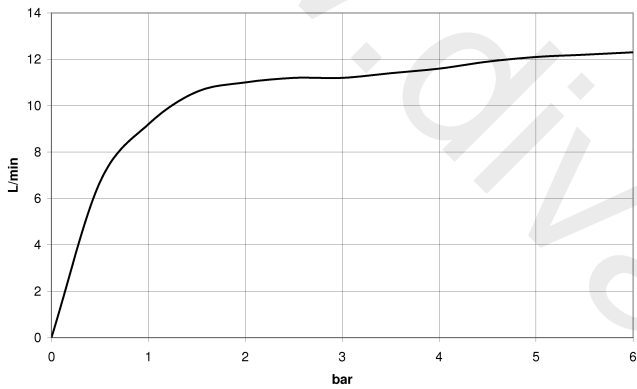

- shower with fixed riser projection 420 mm
- rain shower Ø 200 mm
- rain shower with anti-scale system
- max. rainshower flow 14 l/min
- rotary diverter for fixed-riser shower/hand shower
- height of fittings up to rain shower (bottom edge) 985mm
- height of fittings up to top edge of elbow 1160mm
- two-part push-on rosette Ø 65 mm
- rosette for shower holder Ø 65mm
- rosette for wall mounting Ø 60mm
- gauge 150 mm - 13 mm
- metal shower hose 1250mm with integrated anti-twist protection
- 1/2" connection
- Pipe diameter 20 mm

www.divapor.com

ST 050 304 6360

1:10

Flow rate chart

ST 050 304 6360

Parts for other finishes can be found here: [Chrome](#)

Spare parts list

No.	Item Number	Name	Quantity used	Delivery time
1	04 12 05 038 01-99	shower	1	30
2	04 28 22 101 20-99	spout	1	30
3	09 14 10 011 90	seal	1	2
4	90 17 11 037 01-99	holder	1	30
5	90 28 22 104 00-99	pipe	1	30
6	90 17 09 045 01-99	diverter	1	30
7	09 30 30 064-99	screw	1	30
8	09 18 20 011-99	base	1	30
9	09 28 22 013 90	pipe	1	2
10	11 170 370-99	Lever insert	1	30
11	09 30 30 062-99	screw	1	30
12	09 14 10 122 90	seal	1	2
13	28 104 970-99	Metal shower hose 1/2" x 1/2" x 1250 mm	1	2
14	28 050 410-99	holder	1	30
15	90 28 22 103 00-99	pipe	1	30
16	09 14 20 002 90	seal	1	2
17	04 17 01 044 01-99	fitting	1	30