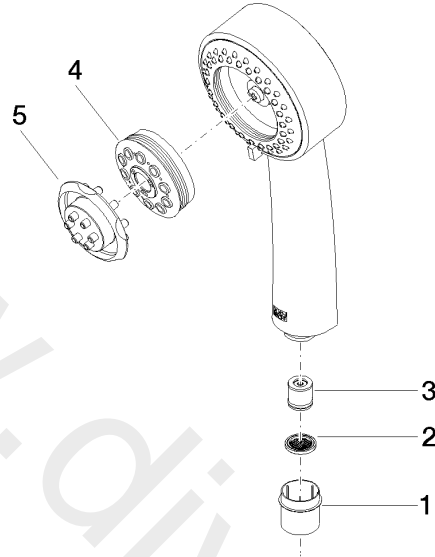

ST 050 304 6360

- shower with fixed riser projection 420 mm
- rain shower Ø 200 mm
- rain shower with anti-scale system
- max. rainshower flow 9 l/min
- hand shower: three settings: normal flow, soft flow, massage flow
- spray head Ø 95mm
- max. hand shower flow 9 l/min
- rotary diverter for fixed-riser shower/hand shower
- height of fittings up to rain shower (bottom edge) 985mm
- height of fittings up to top edge of elbow 1160mm
- two-part push-on rosette Ø 65 mm
- rosette for shower holder Ø 65mm
- rosette for wall mounting Ø 60mm
- gauge 150 mm - 13 mm
- metal shower hose 1250mm with integrated anti-twist protection
- 1/2" connection
- Pipe diameter 20 mm

www.divapor.com

www.divapor.com

ST 050 304 6360

mm [inches]

Flow rate chart

ST 050 304 6360

Parts for other  
finishes can be found  
here: [Chrome](#)

Spare parts list

- shower with fixed riser projection 420 mm
- rain shower Ø 200 mm
- rain shower with anti-scale system
- max. rainshower flow 14 l/min
- rotary diverter for fixed-riser shower/hand shower
- height of fittings up to rain shower (bottom edge) 985mm
- height of fittings up to top edge of elbow 1160mm
- two-part push-on rosette Ø 65 mm
- rosette for shower holder Ø 65mm
- rosette for wall mounting Ø 60mm
- gauge 150 mm - 13 mm
- metal shower hose 1250mm with integrated anti-twist protection
- 1/2" connection
- Pipe diameter 20 mm