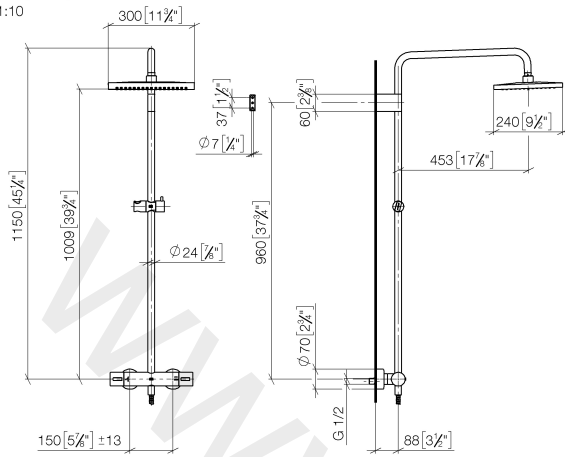

Individual components of this set

You need the following components for this set

1x 34 459 980-99

1x 28 018 979-99

www.divapor.com

ST 050 306 0980

Fits: IMO, MEM, CL.1, CYO

- shower with fixed riser projection 453 mm
- overhead shower: rain flow
- rain shower 300 x 240mm
- rain shower with anti-scale system
- max. rainshower flow 14 l/min
- rotary diverter with volume control and shut-off function
- slide-on rosettes Ø 70 mm
- height of fittings up to rain shower (bottom edge) 985mm
- height of fittings up to top edge of elbow 1170mm
- gauge 150 mm - 13 mm
- metal shower hose 1750mm with integrated anti-twist protection
- 1/2" connection
- slide bar
- Pipe diameter 23.5 mm
- quick clearing

ST 050 306 0980

mm [inches]
1:10

Flow rate chart

ST 050 306 0980

Parts for other finishes can be found here: Chrome

Spare parts list

No.	Item Number	Name	Quantity used	Delivery time
1	04 12 05 063 00-99	shower	1	30
2	09 23 01 039 90	sieve	1	2
3	90 28 22 348 00-99	pipe	1	30
4	90 17 11 150 00-99	holder	1	30
5	90 28 22 349 00-99	pipe	1	30
6	04 17 01 250 00-99	connection	1	30
7	90 17 33 015 00-99	handle	2	30
8	09 14 20 026 90	seal	1	2
9	12 570 970-99	Slide unit	1	30
10	28 322 970-99	Metal shower hose 1/2" x 3/8" x 1750 mm	1	2

ST 050 306 0980

- three settings: normal flow, soft flow, massage flow
- with anti-scale system
- spray head Ø 100mm
- 1/2" connection
- max. flow 15 l/min
- WRAS: 1704043

Intrinsic protection against back flow.

www.divapor.com

ST 050 306 0980

mm [inches]

Flow rate chart