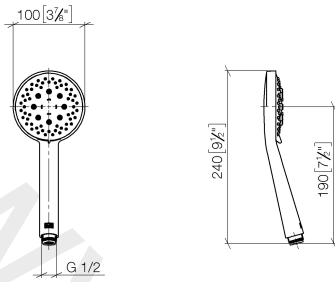

Individual components of this set

You need the following components for this set

1x 34 459 980-99

1x 28 018 979-99

www.divapor.com

ST 050 306 0980

Fits: IMO, MEM, CL.1, CYO

- shower with fixed riser projection 453 mm
- overhead shower: rain flow
- rain shower 300 x 240mm
- rain shower with anti-scale system
- max. rainshower flow 14 l/min
- rotary diverter with volume control and shut-off function
- slide-on rosettes Ø 70 mm
- height of fittings up to rain shower (bottom edge) 985mm
- height of fittings up to top edge of elbow 1170mm
- gauge 150 mm - 13 mm
- metal shower hose 1750mm with integrated anti-twist protection
- 1/2" connection
- slide bar
- Pipe diameter 23.5 mm
- quick clearing

ST 050 306 0980

mm [inches]
1:10

Flow rate chart

ST 050 306 0980

Parts for other finishes can be found here: Chrome

Spare parts list

No.	Item Number	Name	Quantity used	Delivery time
1	04 12 05 063 00-99	shower	1	30
2	09 23 01 039 90	sieve	1	2
3	90 28 22 348 00-99	pipe	1	30
4	90 17 11 150 00-99	holder	1	30
5	90 28 22 349 00-99	pipe	1	30
6	04 17 01 250 00-99	connection	1	30
7	90 17 33 015 00-99	handle	2	30
8	09 14 20 026 90	seal	1	2
9	12 570 970-99	Slide unit	1	30
10	28 322 970-99	Metal shower hose 1/2" x 3/8" x 1750 mm	1	2

ST 050 306 0980

- three settings: normal flow, soft flow, massage flow
- with anti-scale system
- spray head Ø 100mm
- 1/2" connection
- max. flow 15 l/min
- WRAS: 1704043

Intrinsic protection against back flow.

www.divapor.com

ST 050 306 0980

mm [inches]

Flow rate chart