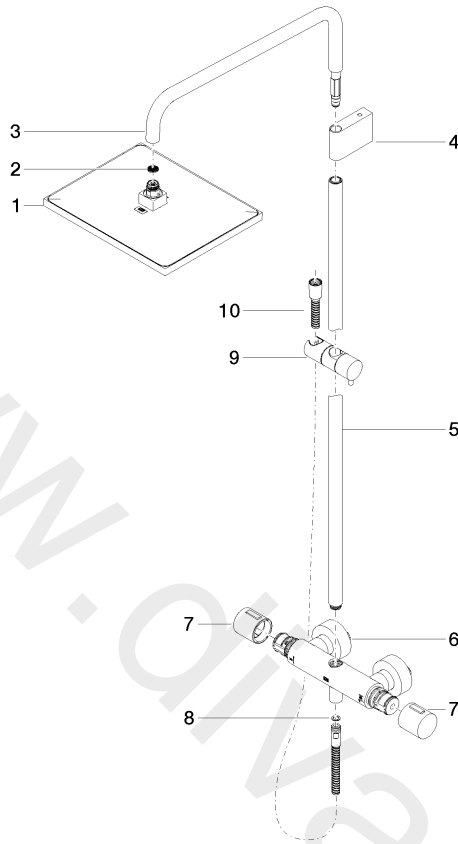

Individual components of this set

You need the following components for this set

1x 34 459 980-99

1x 28 018 979-99

www.divapor.com

ST 050 306 0980

Fits: IMO, MEM, CL.1, CYO

- shower with fixed riser projection 453 mm
- overhead shower: rain flow
- rain shower 300 x 240mm
- rain shower with anti-scale system
- max. rainshower flow 14 l/min
- rotary diverter with volume control and shut-off function
- slide-on rosettes Ø 70 mm
- height of fittings up to rain shower (bottom edge) 985mm
- height of fittings up to top edge of elbow 1170mm
- gauge 150 mm - 13 mm
- metal shower hose 1750mm with integrated anti-twist protection
- 1/2" connection
- slide bar
- Pipe diameter 23.5 mm
- quick clearing

ST 050 306 0980

mm [inches]
1:10

Flow rate chart

ST 050 306 0980

Parts for other finishes can be found here: Chrome

Spare parts list

No.	Item Number	Name	Quantity used	Delivery time
1	04 12 05 063 00-99	shower	1	30
2	09 23 01 039 90	sieve	1	2
3	90 28 22 348 00-99	pipe	1	30
4	90 17 11 150 00-99	holder	1	30
5	90 28 22 349 00-99	pipe	1	30
6	04 17 01 250 00-99	connection	1	30
7	90 17 33 015 00-99	handle	2	30
8	09 14 20 026 90	seal	1	2
9	12 570 970-99	Slide unit	1	30
10	28 322 970-99	Metal shower hose 1/2" x 3/8" x 1750 mm	1	2

ST 050 306 0980

- three settings: normal flow, soft flow, massage flow
- with anti-scale system
- spray head Ø 100mm
- 1/2" connection
- max. flow 15 l/min
- WRAS: 1704043

Intrinsic protection against back flow.

www.divapor.com

ST 050 306 0980

mm [inches]

Flow rate chart