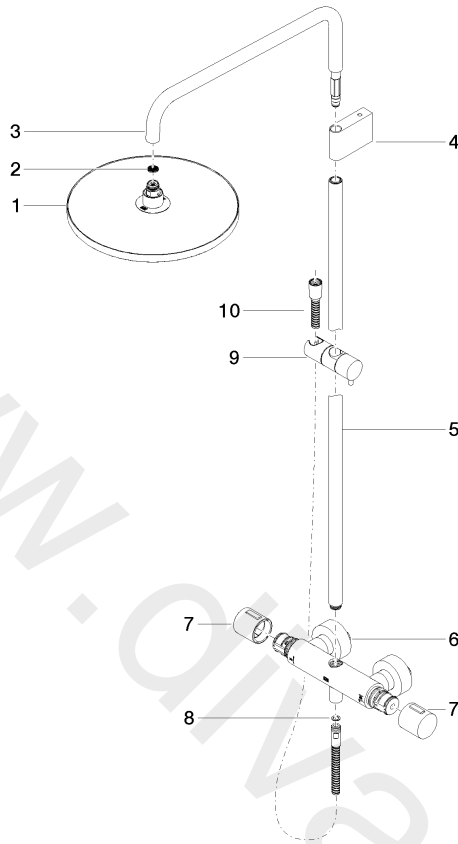

ST 050 306 6979

Fits: IMO, LULU, TARA, LISSÉ, VAIA, META, SERIES-VARIOUS, CYO

- shower with fixed riser projection 453 mm
- overhead shower: rain flow
- rain shower Ø 300 mm
- rain shower with anti-scale system
- max. rainshower flow 14 l/min
- hand shower: three settings: normal flow, soft flow, massage flow
- spray head Ø 100mm
- max. hand shower flow 15 l/min
- rotary diverter with volume control and shut-off function
- slide-on rosettes Ø 70 mm
- height of fittings up to rain shower (bottom edge) 985mm
- height of fittings up to top edge of elbow 1170mm
- gauge 150 mm - 13 mm
- metal shower hose 1750mm with integrated anti-twist protection
- 1/2" connection
- slide bar
- Pipe diameter 23.5 mm

ST 050 306 6979

mm [inches]
1:10

Flow rate chart

ST 050 306 6979

Parts for other finishes can be found here: [Chrome](#)

Spare parts list

No.	Item Number	Name	Quantity used	Delivery time
1	04 12 05 091 00-99	shower	1	30
2	09 23 01 039 90	sieve	1	2
3	90 28 22 348 00-99	pipe	1	30
4	90 17 11 150 00-99	holder	1	30
5	90 28 22 349 00-99	pipe	1	30
6	04 17 01 250 00-99	connection	1	30
7	90 17 33 015 00-99	handle	2	30
8	09 14 20 026 90	seal	1	2
9	12 570 970-99	Slide unit	1	30
10	28 322 970-99	Metal shower hose 1/2" x 3/8" x 1750 mm	1	2

ST 050 306 6979

- three settings: normal flow, soft flow, massage flow
- with anti-scale system
- spray head Ø 100mm
- 1/2" connection
- max. flow 15 l/min
- WRAS: 1704043

Intrinsic protection against back flow.

www.divapor.com

ST 050 306 6979

mm [inches]

Flow rate chart