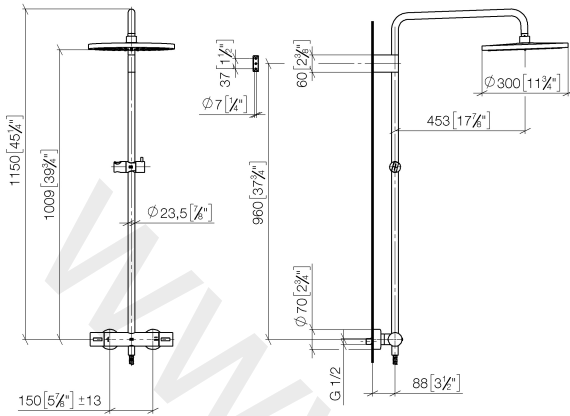

Individual components of this set

You need the following components for this set

1x 34 460 979-99

1x 28 018 979-99

www.divapor.com

ST 050 306 6979

Fits: IMO, LULU, TARA, LISSÉ, VAIA, META, SERIES-VARIOUS

- shower with fixed riser projection 453 mm
- overhead shower: rain flow
- rain shower Ø 300 mm
- rain shower with anti-scale system
- max. rainshower flow 14 l/min
- rotary diverter with volume control and shut-off function
- slide-on rosettes Ø 70 mm
- height of fittings up to rain shower (bottom edge) 985mm
- height of fittings up to top edge of elbow 1170mm
- gauge 150 mm - 13 mm
- metal shower hose 1750mm with integrated anti-twist protection
- 1/2" connection
- slide bar
- Pipe diameter 23.5 mm
- quick clearing

ST 050 306 6979

mm [inches]
1:10

Flow rate chart

ST 050 306 6979

Parts for other finishes can be found here: [Chrome](#)

Spare parts list

No.	Item Number	Name	Quantity used	Delivery time
1	04 12 05 091 00-99	shower	1	30
2	09 23 01 039 90	sieve	1	2
3	90 28 22 348 00-99	pipe	1	30
4	90 17 11 150 00-99	holder	1	30
5	90 28 22 349 00-99	pipe	1	30
6	04 17 01 250 00-99	connection	1	30
7	90 17 33 015 00-99	handle	2	30
8	09 14 20 026 90	seal	1	2
9	12 570 970-99	Slide unit	1	30
10	28 322 970-99	Metal shower hose 1/2" x 3/8" x 1750 mm	1	2

ST 050 306 6979

- three settings: normal flow, soft flow, massage flow
- with anti-scale system
- spray head Ø 100mm
- 1/2" connection
- max. flow 15 l/min
- WRAS: 1704043

Intrinsic protection against back flow.