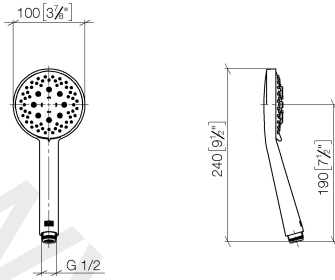

Individual components of this set

You need the following components for this set

1x 34 460 979-99

1x 28 018 979-99

www.divapor.com

ST 050 306 6979

Fits: IMO, LULU, TARA, LISSÉ, VAIA, META, SERIES-VARIOUS

- shower with fixed riser projection 453 mm
- overhead shower: rain flow
- rain shower Ø 300 mm
- rain shower with anti-scale system
- max. rainshower flow 14 l/min
- rotary diverter with volume control and shut-off function
- slide-on rosettes Ø 70 mm
- height of fittings up to rain shower (bottom edge) 985mm
- height of fittings up to top edge of elbow 1170mm
- gauge 150 mm - 13 mm
- metal shower hose 1750mm with integrated anti-twist protection
- 1/2" connection
- slide bar
- Pipe diameter 23.5 mm
- quick clearing

ST 050 306 6979

mm [inches]
1:10

Flow rate chart

ST 050 306 6979

Parts for other finishes can be found here: [Chrome](#)

Spare parts list

No.	Item Number	Name	Quantity used	Delivery time
1	04 12 05 091 00-99	shower	1	30
2	09 23 01 039 90	sieve	1	2
3	90 28 22 348 00-99	pipe	1	30
4	90 17 11 150 00-99	holder	1	30
5	90 28 22 349 00-99	pipe	1	30
6	04 17 01 250 00-99	connection	1	30
7	90 17 33 015 00-99	handle	2	30
8	09 14 20 026 90	seal	1	2
9	12 570 970-99	Slide unit	1	30
10	28 322 970-99	Metal shower hose 1/2" x 3/8" x 1750 mm	1	2

Fits MEM, CL.1, IMO, META, TARA, VAIA, LULU, LISSÉ, CYO

Fits: IMO, LULU, MADISON, MEM, TARA, CL.1, LISSÉ, VAIA, META, SERIES-VARIOUS, CYO

	Brushed Dark Platinum	28 018 979-99
	Chrome	28 018 979-00
	Brushed Platinum	28 018 979-06
	Platinum	28 018 979-08
	Matte White	28 018 979-10
	Dark Chrome	28 018 979-19
	Brushed Durabronze (23kt Gold)	28 018 979-28
	Matte Black	28 018 979-33
	Brushed Champagne (22kt Gold)	28 018 979-46
	Champagne (22kt Gold)	28 018 979-47
	Brushed Chrome	28 018 979-93

www.divapor.com

ST 050 306 6979

mm [inches]

Flow rate chart