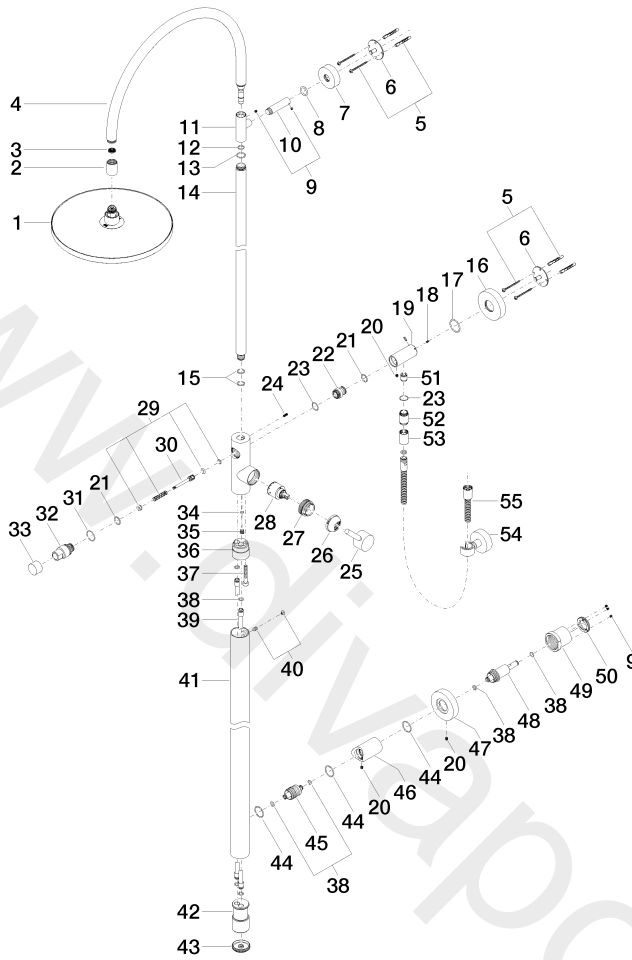

26 024 661

Spare parts list

No.	Item Number	Name	Quantity used	Delivery time
1	04 12 05 091 00-99	shower	1	30
2	09 24 03 163 20-99	adaptor	1	30
3	09 23 01 039 90	sieve	1	2
4	90 28 22 082 00-99	spout	1	-
5	05 30 31 025 00 90	fixing set	2	2
6	09 30 11 103 90	holder	2	2
7	09 27 89 000-99	rosette	1	30
8	09 14 10 006 90	seal	1	2
9	09 31 11 030 90	pin	1	2
10	09 11 10 083-99	connection	1	30
11	09 17 11 049-99	holder	1	30
12	09 14 10 077 90	seal	1	2
13	09 14 10 122 90	seal	1	2
14	04 28 22 134 20-99	pipe	1	30
15	09 14 10 055 90	seal	2	2
16	09 27 88 010-99	rosette	1	30
17	09 14 10 101 90	seal	1	2
18	09 31 11 061 90	pin	2	2
19	09 11 10 081 20-99	connection	1	30
20	09 31 11 049 90	pin	3	2
21	09 14 10 010 90	seal	2	2