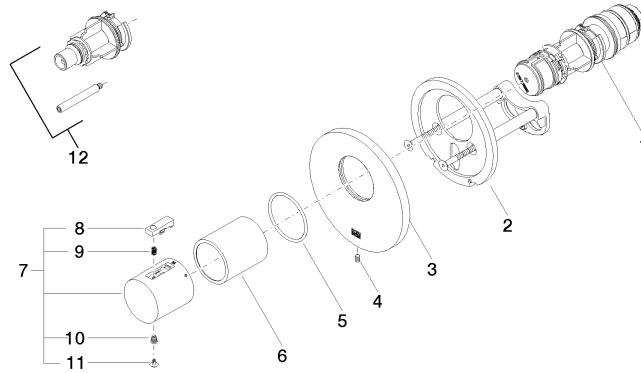

Required miscellaneous

xTOOL Concealed thermostat module without volume control 35 503 970 90
 • min. recess depth 85 mm
 • max. recess depth 110 mm

Recommended miscellaneous

xGRID Attachment set for integrating in the dry wall construction 12 340 970 90

Required miscellaneous

xGRID Installation track 555 mm 12 360 970 90

ST 060 109 7819

mm [inches]

www.divapor.com

Spare parts list

No.	Item Number	Name	Quantity used	Delivery time
1	90 15 02 063 00 90	cartridge	1	2
2	90 11 01 196 00 90	base	1	2
3	09 11 02 537-99	cover	1	30
4	09 31 11 048 90	pin	1	2
5	09 14 10 049 90	seal	1	2
6	09 21 02 112-99	sleeve	1	30
7	90 17 33 004 00-99	handle	1	30
8	90 21 33 010 00-13	handle	1	2
9	90 16 02 027 00 90	spring	1	2
10	09 30 30 136 90	screw	1	2
11	09 31 20 049-13	plug	1	30
12	12 178 970 90	Extension 46 mm	1	2

ST 060 109 7819

- rosette Ø 60 mm
- head part with cut-to-length spindle and sleeve

Codes & standards

Fits VAIA

Fits VAIA

	Brushed Dark Platinum	36 607 819-99
	Chrome	36 607 819-00
	Brushed Platinum	36 607 819-06
	Platinum	36 607 819-08
	Dark Chrome	36 607 819-19
	Brushed Durabronze (23kt Gold)	36 607 819-28
	Brushed Champagne (22kt Gold)	36 607 819-46
	Champagne (22kt Gold)	36 607 819-47

Spare parts list

No.	Item Number	Name	Quantity used	Delivery time
1	90 90 03 143 00 90	top	1	2
2	09 31 11 008 90	pin	1	2
3	09 21 02 163 90	disc	1	2
4	90 20 80 015 00-99	handle	1	30