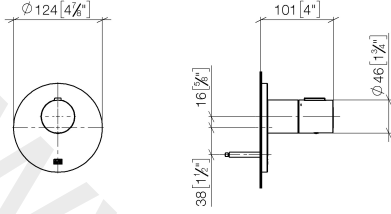

Required miscellaneous

xTOOL Concealed thermostat module without volume control 35 503 970 90
 • min. recess depth 85 mm
 • max. recess depth 110 mm

Recommended miscellaneous

xGRID Attachment set for integrating in the dry wall construction 12 340 970 90

Required miscellaneous

xGRID Installation track 555 mm 12 360 970 90

ST 060 109 7819

mm [inches]

www.divapor.com

Spare parts list

No.	Item Number	Name	Quantity used	Delivery time
1	90 15 02 063 00 90	cartridge	1	2
2	90 11 01 196 00 90	base	1	2
3	09 11 02 537-99	cover	1	30
4	09 31 11 048 90	pin	1	2
5	09 14 10 049 90	seal	1	2
6	09 21 02 112-99	sleeve	1	30
7	90 17 33 004 00-99	handle	1	30
8	90 21 33 010 00-13	handle	1	2
9	90 16 02 027 00 90	spring	1	2
10	09 30 30 136 90	screw	1	2
11	09 31 20 049-13	plug	1	30
12	12 178 970 90	Extension 46 mm	1	2

ST 060 109 7819

- rosette Ø 60 mm
- head part with cut-to-length spindle and sleeve

Codes & standards

Fits VAIA

Fits VAIA

	Brushed Dark Platinum	36 607 819-99
	Chrome	36 607 819-00
	Brushed Platinum	36 607 819-06
	Platinum	36 607 819-08
	Dark Chrome	36 607 819-19
	Brushed Durabronze (23kt Gold)	36 607 819-28
	Brushed Champagne (22kt Gold)	36 607 819-46
	Champagne (22kt Gold)	36 607 819-47