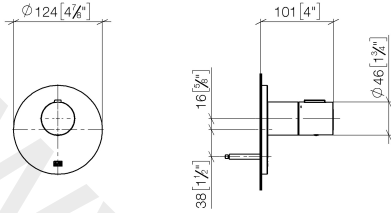

**Required miscellaneous**

**xTOOL Concealed thermostat module without volume control** 35 503 970 90  
 • min. recess depth 85 mm  
 • max. recess depth 110 mm

**Recommended miscellaneous**

**xGRID Attachment set for integrating in the dry wall construction** 12 340 970 90

**Required miscellaneous**

**xGRID Installation track 555 mm** 12 360 970 90

ST 060 109 6809

mm [inches]

www.divapor.com

Spare parts list

No.	Item Number	Name	Quantity used	Delivery time
1	90 15 02 063 00 90	cartridge	1	2
2	90 11 01 196 00 90	base	1	2
3	09 11 02 537-99	cover	1	30
4	09 31 11 048 90	pin	1	2
5	09 14 10 049 90	seal	1	2
6	09 21 02 112-99	sleeve	1	30
7	90 17 33 004 00-99	handle	1	30
8	90 21 33 010 00-13	handle	1	2
9	90 16 02 027 00 90	spring	1	2
10	09 30 30 136 90	screw	1	2
11	09 31 20 049-13	plug	1	30
12	12 178 970 90	Extension 46 mm	1	2

ST 060 109 6809

- rosette Ø 60 mm
- head part with cut-to-length spindle and sleeve

**Codes & standards**

**Fits VAIA**

Fits VAIA

	Brushed Dark Platinum	36 607 809-99
	Chrome	36 607 809-00
	Brushed Platinum	36 607 809-06
	Platinum	36 607 809-08
	Dark Chrome	36 607 809-19
	Brushed Durabronze (23kt Gold)	36 607 809-28
	Brushed Champagne (22kt Gold)	36 607 809-46
	Champagne (22kt Gold)	36 607 809-47

**Required miscellaneous**

**Wall valve 1/2"**

35 607 970 90

- min. recess depth 75 mm
- max. recess depth 145 mm

www.divapor.com

ST 060 109 6809

mm [inches]

www.divapor.com