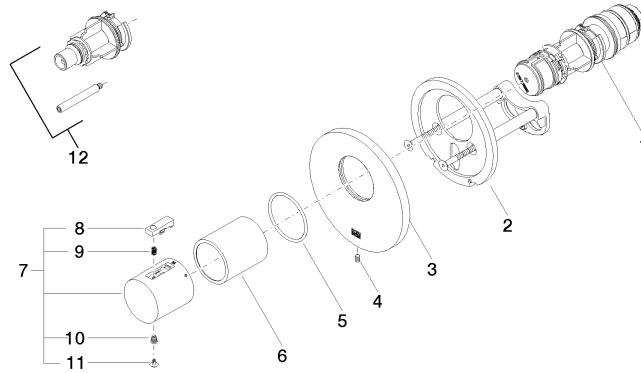

**Required miscellaneous**

**xTOOL Concealed thermostat module without volume control** 35 503 970 90  
 • min. recess depth 85 mm  
 • max. recess depth 110 mm

**Recommended miscellaneous**

**xGRID Attachment set for integrating in the dry wall construction** 12 340 970 90

**Required miscellaneous**

**xGRID Installation track 555 mm** 12 360 970 90

ST 060 109 6809

mm [inches]

www.divapor.com

Spare parts list

No.	Item Number	Name	Quantity used	Delivery time
1	90 15 02 063 00 90	cartridge	1	2
2	90 11 01 196 00 90	base	1	2
3	09 11 02 537-99	cover	1	30
4	09 31 11 048 90	pin	1	2
5	09 14 10 049 90	seal	1	2
6	09 21 02 112-99	sleeve	1	30
7	90 17 33 004 00-99	handle	1	30
8	90 21 33 010 00-13	handle	1	2
9	90 16 02 027 00 90	spring	1	2
10	09 30 30 136 90	screw	1	2
11	09 31 20 049-13	plug	1	30
12	12 178 970 90	Extension 46 mm	1	2

ST 060 109 6809

- rosette Ø 60 mm
- head part with cut-to-length spindle and sleeve

**Codes & standards**

**Fits VAIA**

Fits VAIA

	Brushed Dark Platinum	36 607 809-99
	Chrome	36 607 809-00
	Brushed Platinum	36 607 809-06
	Platinum	36 607 809-08
	Dark Chrome	36 607 809-19
	Brushed Durabronze (23kt Gold)	36 607 809-28
	Brushed Champagne (22kt Gold)	36 607 809-46
	Champagne (22kt Gold)	36 607 809-47

**Required miscellaneous**

**Wall valve 1/2"**

35 607 970 90

- min. recess depth 75 mm
- max. recess depth 145 mm

www.divapor.com

ST 060 109 6809

mm [inches]

www.divapor.com