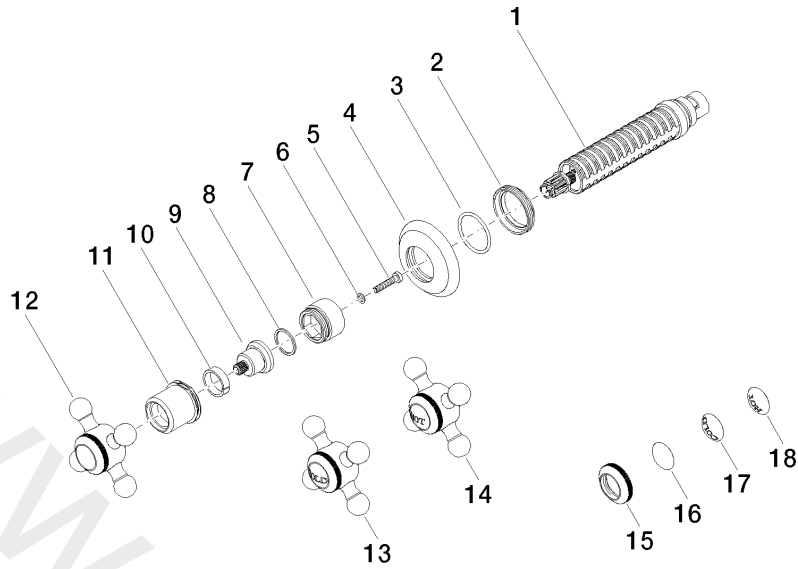

ST 060 112 0360

- cover plate Ø 124 mm
 - rosette Ø 55 mm
 - temperature control handle with safety limit stop at 38°C
 - thermostat cartridge
 - 2x head part with cut-to-length spindle and sleeve
- Fits MADISON**

Required miscellaneous

xGRID Installation track 555 mm 12 360 970 90

ST 060 112 0360

mm [inches]

www.divapor.com

Spare parts list

No.	Item Number	Name	Quantity used	Delivery time
1	90 15 02 065 00 90	cartridge	1	2
2	90 11 01 196 00 90	base	1	2
3	09 11 02 543-99	cover	1	30
4	09 31 11 048 90	pin	1	2
5	09 14 10 049 90	seal	1	2
6	09 21 02 112-99	sleeve	1	30
7	04 17 33 005 01-99	handle	1	60
8	90 21 33 010 00-13	handle	1	2
9	90 16 02 027 00 90	spring	1	2
10	09 30 30 136 90	screw	1	2
11	09 31 20 049-13	plug	1	30

ST 060 112 0360

- rosette Ø 55 mm
- head part with cut-to-length spindle and sleeve
- 3x porcelain insert: HOT, COLD and NEUTRAL

Codes & standards

Fits MADISON

Fits MADISON

	Brushed Dark Platinum	36 607 361-99
	Chrome	36 607 361-00
	Brushed Platinum	36 607 361-06
	Platinum	36 607 361-08
	Durabass (23kt Gold)	36 607 361-09
	Brushed Durabass (23kt Gold)	36 607 361-28

Required miscellaneous

- Wall valve 1/2"** 35 607 970 90
- min. recess depth 75 mm
 - max. recess depth 145 mm

www.divapor.com

ST 060 112 0360

Spare parts list

No.	Item Number	Name	Quantity used	Delivery time
1	90 90 03 143 00 90	top	1	2
2	09 23 10 125-00	nut	1	10
3	09 14 10 063 90	seal	1	2
4	09 27 36 102-99	rosette	1	30
5	09 30 30 075 90	screw	1	2
6	09 30 11 194 90	disc	1	2
7	09 18 30 007-99	sleeve	1	60
8	09 28 10 030 90	ring	1	2
9	09 12 12 064-99	base	1	-
10	09 14 15 021 90	ring	1	2
11	09 21 02 161-99	cover	1	30
12	04 20 36 100 02-99	handle	1	30
13	04 20 36 100 00-99	handle (cold)	1	30
14	04 20 36 100 01-99	handle (hot)	1	30
15	09 20 36 005-99	handle	1	30
16	09 26 01 016 90	accessories	1	2
17	09 26 01 010 90	accessories	1	2
18	09 26 01 011 90	accessories	1	2