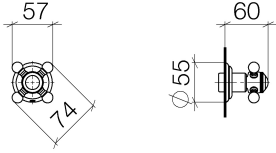

ST 060 112 0360

- cover plate Ø 124 mm
 - rosette Ø 55 mm
 - temperature control handle with safety limit stop at 38°C
 - thermostat cartridge
 - 2x head part with cut-to-length spindle and sleeve
- Fits MADISON**

Required miscellaneous

xGRID Installation track 555 mm 12 360 970 90

ST 060 112 0360

mm [inches]

www.divapor.com

Spare parts list

No.	Item Number	Name	Quantity used	Delivery time
1	90 15 02 065 00 90	cartridge	1	2
2	90 11 01 196 00 90	base	1	2
3	09 11 02 543-99	cover	1	30
4	09 31 11 048 90	pin	1	2
5	09 14 10 049 90	seal	1	2
6	09 21 02 112-99	sleeve	1	30
7	04 17 33 005 01-99	handle	1	60
8	90 21 33 010 00-13	handle	1	2
9	90 16 02 027 00 90	spring	1	2
10	09 30 30 136 90	screw	1	2
11	09 31 20 049-13	plug	1	30

ST 060 112 0360

- rosette Ø 55 mm
- head part with cut-to-length spindle and sleeve
- 3x porcelain insert: HOT, COLD and NEUTRAL

Codes & standards

Fits MADISON

Fits MADISON

	Brushed Dark Platinum	36 607 361-99
	Chrome	36 607 361-00
	Brushed Platinum	36 607 361-06
	Platinum	36 607 361-08
	Durabass (23kt Gold)	36 607 361-09
	Brushed Durabass (23kt Gold)	36 607 361-28

Required miscellaneous

- Wall valve 1/2"** 35 607 970 90
- min. recess depth 75 mm
 - max. recess depth 145 mm

www.divapor.com

ST 060 112 0360

Spare parts list

No.	Item Number	Name	Quantity used	Delivery time
1	90 90 03 143 00 90	top	1	2
2	09 23 10 125-00	nut	1	10
3	09 14 10 063 90	seal	1	2
4	09 27 36 102-99	rosette	1	30
5	09 30 30 075 90	screw	1	2
6	09 30 11 194 90	disc	1	2
7	09 18 30 007-99	sleeve	1	60
8	09 28 10 030 90	ring	1	2
9	09 12 12 064-99	base	1	-
10	09 14 15 021 90	ring	1	2
11	09 21 02 161-99	cover	1	30
12	04 20 36 100 02-99	handle	1	30
13	04 20 36 100 00-99	handle (cold)	1	30
14	04 20 36 100 01-99	handle (hot)	1	30
15	09 20 36 005-99	handle	1	30
16	09 26 01 016 90	accessories	1	2
17	09 26 01 010 90	accessories	1	2
18	09 26 01 011 90	accessories	1	2