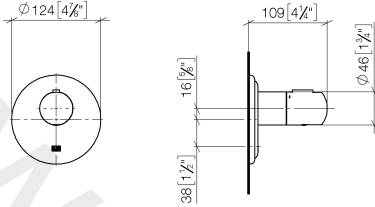

ST 060 112 0360

- cover plate Ø 124 mm
 - rosette Ø 55 mm
 - temperature control handle with safety limit stop at 38°C
 - thermostat cartridge
 - 2x head part with cut-to-length spindle and sleeve
- Fits MADISON**

Required miscellaneous

xTOOL Concealed thermostat module without volume control 35 503 970 90

- min. recess depth 85 mm
- max. recess depth 110 mm

Recommended miscellaneous

xGRID Attachment set for integrating in the dry wall construction 12 340 970 90

Required miscellaneous

xGRID Installation track 555 mm 12 360 970 90

ST 060 112 0360

mm [inches]

www.divapor.com

Spare parts list

No.	Item Number	Name	Quantity used	Delivery time
1	90 15 02 065 00 90	cartridge	1	2
2	90 11 01 196 00 90	base	1	2
3	09 11 02 543-99	cover	1	30
4	09 31 11 048 90	pin	1	2
5	09 14 10 049 90	seal	1	2
6	09 21 02 112-99	sleeve	1	30
7	04 17 33 005 01-99	handle	1	60
8	90 21 33 010 00-13	handle	1	2
9	90 16 02 027 00 90	spring	1	2
10	09 30 30 136 90	screw	1	2
11	09 31 20 049-13	plug	1	30

ST 060 112 0360

- rosette Ø 55 mm
- head part with cut-to-length spindle and sleeve
- 3x porcelain insert: HOT, COLD and NEUTRAL

Codes & standards

Fits MADISON

Fits MADISON

	Brushed Dark Platinum	36 607 361-99
	Chrome	36 607 361-00
	Brushed Platinum	36 607 361-06
	Platinum	36 607 361-08
	Durabass (23kt Gold)	36 607 361-09
	Brushed Durabass (23kt Gold)	36 607 361-28