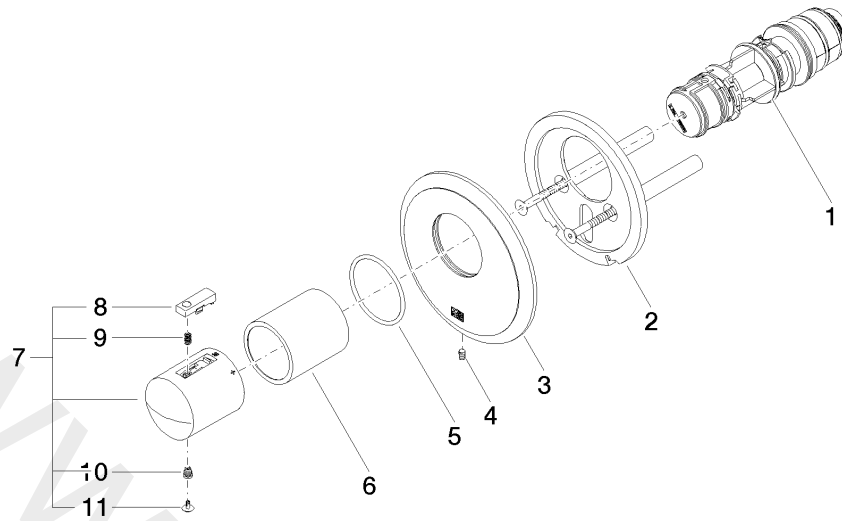

Required miscellaneous

xTOOL Concealed thermostat module without volume control 35 503 970 90

- min. recess depth 85 mm
- max. recess depth 110 mm

Recommended miscellaneous

xGRID Attachment set for integrating in the dry wall construction 12 340 970 90

Required miscellaneous

xGRID Installation track 555 mm 12 360 970 90

ST 060 112 0360

mm [inches]

www.divapor.com

Spare parts list

No.	Item Number	Name	Quantity used	Delivery time
1	90 15 02 065 00 90	cartridge	1	2
2	90 11 01 196 00 90	base	1	2
3	09 11 02 543-99	cover	1	30
4	09 31 11 048 90	pin	1	2
5	09 14 10 049 90	seal	1	2
6	09 21 02 112-99	sleeve	1	30
7	04 17 33 005 01-99	handle	1	60
8	90 21 33 010 00-13	handle	1	2
9	90 16 02 027 00 90	spring	1	2
10	09 30 30 136 90	screw	1	2
11	09 31 20 049-13	plug	1	30

ST 060 112 0360

- rosette Ø 55 mm
- head part with cut-to-length spindle and sleeve
- 3x porcelain insert: HOT, COLD and NEUTRAL

Codes & standards

Fits MADISON

Fits MADISON

	Brushed Dark Platinum	36 607 361-99
	Chrome	36 607 361-00
	Brushed Platinum	36 607 361-06
	Platinum	36 607 361-08
	Durabass (23kt Gold)	36 607 361-09
	Brushed Durabass (23kt Gold)	36 607 361-28

Required miscellaneous

- Wall valve 1/2"** 35 607 970 90
- min. recess depth 75 mm
 - max. recess depth 145 mm

www.divapor.com

ST 060 112 0360

Spare parts list

No.	Item Number	Name	Quantity used	Delivery time
1	90 90 03 143 00 90	top	1	2
2	09 23 10 125-00	nut	1	10
3	09 14 10 063 90	seal	1	2
4	09 27 36 102-99	rosette	1	30
5	09 30 30 075 90	screw	1	2
6	09 30 11 194 90	disc	1	2
7	09 18 30 007-99	sleeve	1	60
8	09 28 10 030 90	ring	1	2
9	09 12 12 064-99	base	1	-
10	09 14 15 021 90	ring	1	2
11	09 21 02 161-99	cover	1	30
12	04 20 36 100 02-99	handle	1	30
13	04 20 36 100 00-99	handle (cold)	1	30
14	04 20 36 100 01-99	handle (hot)	1	30
15	09 20 36 005-99	handle	1	30
16	09 26 01 016 90	accessories	1	2
17	09 26 01 010 90	accessories	1	2
18	09 26 01 011 90	accessories	1	2