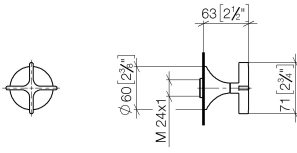

ST 060 112 4809

- cover plate Ø 124 mm
- rosette Ø 60 mm
- temperature control handle with safety limit stop at 38°C
- thermostat cartridge
- 2x head part with cut-to-length spindle and sleeve

	Brushed Dark Platinum	ST 060 112 4809-99
	Chrome	ST 060 112 4809-00
	Brushed Platinum	ST 060 112 4809-06
	Platinum	ST 060 112 4809-08
	Dark Chrome	ST 060 112 4809-19
	Brushed Durabronze (23kt Gold)	ST 060 112 4809-28
	Brushed Champagne (22kt Gold)	ST 060 112 4809-46
	Champagne (22kt Gold)	ST 060 112 4809-47

	<b>xGRID Attachment set for integrating in the dry wall construction</b>	12 340 970 90
--	--	---------------

**Required miscellaneous**

	<b>xGRID Installation track 555 mm</b>	12 360 970 90
--	--	---------------

ST 060 112 4809

- rosette Ø 60 mm
- head part with cut-to-length spindle and sleeve

**Codes & standards**

**Fits VAIA**

Fits VAIA

	Brushed Dark Platinum	36 607 809-99
	Chrome	36 607 809-00
	Brushed Platinum	36 607 809-06
	Platinum	36 607 809-08
	Dark Chrome	36 607 809-19
	Brushed Durabronze (23kt Gold)	36 607 809-28
	Brushed Champagne (22kt Gold)	36 607 809-46
	Champagne (22kt Gold)	36 607 809-47

**Required miscellaneous**

**Wall valve 1/2"**

35 607 970 90

- min. recess depth 75 mm
- max. recess depth 145 mm

www.divapor.com

ST 060 112 4809

mm [inches]

www.divapor.com