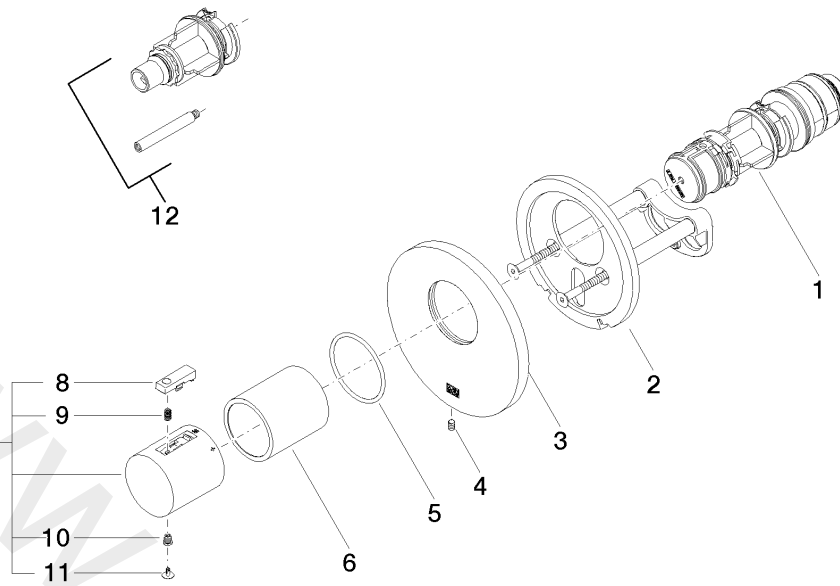

ST 060 112 4809

- cover plate Ø 124 mm
- rosette Ø 60 mm
- temperature control handle with safety limit stop at 38°C
- thermostat cartridge
- 2x head part with cut-to-length spindle and sleeve

	Brushed Dark Platinum	ST 060 112 4809-99
	Chrome	ST 060 112 4809-00
	Brushed Platinum	ST 060 112 4809-06
	Platinum	ST 060 112 4809-08
	Dark Chrome	ST 060 112 4809-19
	Brushed Durabronze (23kt Gold)	ST 060 112 4809-28
	Brushed Champagne (22kt Gold)	ST 060 112 4809-46
	Champagne (22kt Gold)	ST 060 112 4809-47

	<b>xGRID Attachment set for integrating in the dry wall construction</b>	12 340 970 90
--	--	---------------

**Required miscellaneous**

	<b>xGRID Installation track 555 mm</b>	12 360 970 90
--	--	---------------

ST 060 112 4809

mm [inches]

www.divapor.com

ST 060 112 4809

Spare parts list

No.	Item Number	Name	Quantity used	Delivery time
1	90 15 02 065 00 90	cartridge	1	2
2	90 11 01 196 00 90	base	1	2
3	09 11 02 537-99	cover	1	30
4	09 31 11 048 90	pin	1	2
5	09 14 10 049 90	seal	1	2
6	09 21 02 112-99	sleeve	1	30
7	90 17 33 004 00-99	handle	1	30
8	90 21 33 010 00-13	handle	1	2
9	90 16 02 027 00 90	spring	1	2
10	09 30 30 136 90	screw	1	2
11	09 31 20 049-13	plug	1	30
12	12 178 970 90	Extension 46 mm	1	2

ST 060 112 4809

- rosette Ø 60 mm
- head part with cut-to-length spindle and sleeve

**Codes & standards**

**Fits VAIA**

Fits VAIA

	Brushed Dark Platinum	36 607 809-99
	Chrome	36 607 809-00
	Brushed Platinum	36 607 809-06
	Platinum	36 607 809-08
	Dark Chrome	36 607 809-19
	Brushed Durabronze (23kt Gold)	36 607 809-28
	Brushed Champagne (22kt Gold)	36 607 809-46
	Champagne (22kt Gold)	36 607 809-47