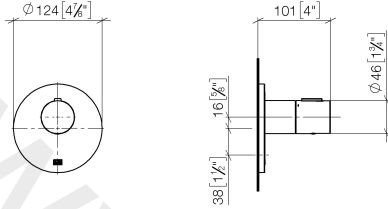

ST 060 112 7819

- cover plate Ø 124 mm
- rosette Ø 60 mm
- temperature control handle with safety limit stop at 38°C
- thermostat cartridge
- 3x head part with cut-to-length spindle and sleeve

	Brushed Dark Platinum	ST 060 112 7819-99
	Chrome	ST 060 112 7819-00
	Brushed Platinum	ST 060 112 7819-06
	Platinum	ST 060 112 7819-08
	Dark Chrome	ST 060 112 7819-19
	Brushed Durabronze (23kt Gold)	ST 060 112 7819-28
	Brushed Champagne (22kt Gold)	ST 060 112 7819-46
	Champagne (22kt Gold)	ST 060 112 7819-47

Required miscellaneous

	xTOOL Concealed thermostat module without volume control • min. recess depth 85 mm • max. recess depth 110 mm	35 503 970 90
---	--	---------------

Recommended miscellaneous

	xGRID Attachment set for integrating in the dry wall construction	12 340 970 90
---	--	---------------

Required miscellaneous

	xGRID Installation track 555 mm	12 360 970 90
---	--	---------------

ST 060 112 7819

mm [inches]

www.divapor.com

ST 060 112 7819

Spare parts list

No.	Item Number	Name	Quantity used	Delivery time
1	90 15 02 065 00 90	cartridge	1	2
2	90 11 01 196 00 90	base	1	2
3	09 11 02 537-99	cover	1	30
4	09 31 11 048 90	pin	1	2
5	09 14 10 049 90	seal	1	2
6	09 21 02 112-99	sleeve	1	30
7	90 17 33 004 00-99	handle	1	30
8	90 21 33 010 00-13	handle	1	2
9	90 16 02 027 00 90	spring	1	2
10	09 30 30 136 90	screw	1	2
11	09 31 20 049-13	plug	1	30
12	12 178 970 90	Extension 46 mm	1	2

ST 060 112 7819

- rosette Ø 60 mm
- head part with cut-to-length spindle and sleeve

Codes & standards

Fits VAIA

Fits VAIA

	Brushed Dark Platinum	36 607 819-99
	Chrome	36 607 819-00
	Brushed Platinum	36 607 819-06
	Platinum	36 607 819-08
	Dark Chrome	36 607 819-19
	Brushed Durabronze (23kt Gold)	36 607 819-28
	Brushed Champagne (22kt Gold)	36 607 819-46
	Champagne (22kt Gold)	36 607 819-47