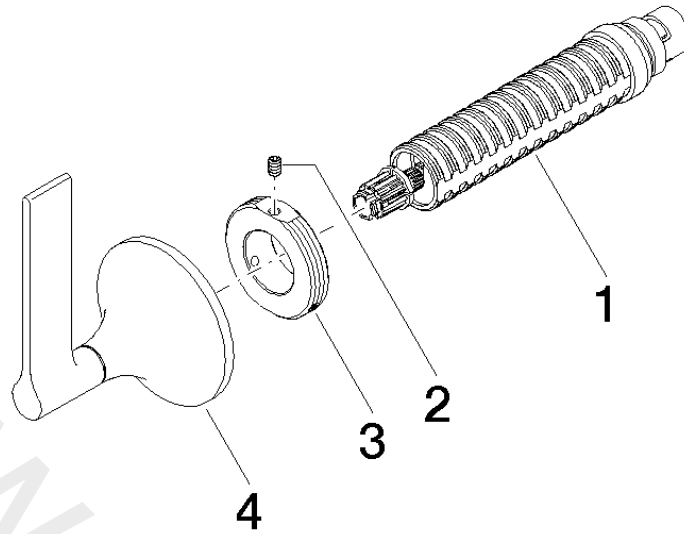

ST 060 112 7819

- cover plate Ø 124 mm
- rosette Ø 60 mm
- temperature control handle with safety limit stop at 38°C
- thermostat cartridge
- 3x head part with cut-to-length spindle and sleeve

	Brushed Dark Platinum	ST 060 112 7819-99
	Chrome	ST 060 112 7819-00
	Brushed Platinum	ST 060 112 7819-06
	Platinum	ST 060 112 7819-08
	Dark Chrome	ST 060 112 7819-19
	Brushed Durabronze (23kt Gold)	ST 060 112 7819-28
	Brushed Champagne (22kt Gold)	ST 060 112 7819-46
	Champagne (22kt Gold)	ST 060 112 7819-47

ST 060 112 7819

- rosette Ø 60 mm
- head part with cut-to-length spindle and sleeve

Codes & standards

Fits VAIA

Fits VAIA

	Brushed Dark Platinum	36 607 819-99
	Chrome	36 607 819-00
	Brushed Platinum	36 607 819-06
	Platinum	36 607 819-08
	Dark Chrome	36 607 819-19
	Brushed Durabronze (23kt Gold)	36 607 819-28
	Brushed Champagne (22kt Gold)	36 607 819-46
	Champagne (22kt Gold)	36 607 819-47

Required miscellaneous

Wall valve 1/2"

- min. recess depth 75 mm
- max. recess depth 145 mm

35 607 970 90

www.divapor.com

ST 060 112 7819

mm [inches]

www.divapor.com

Spare parts list

No.	Item Number	Name	Quantity used	Delivery time
1	90 90 03 143 00 90	top	1	2
2	09 31 11 008 90	pin	1	2
3	09 21 02 163 90	disc	1	2
4	90 20 80 015 00-99	handle	1	30