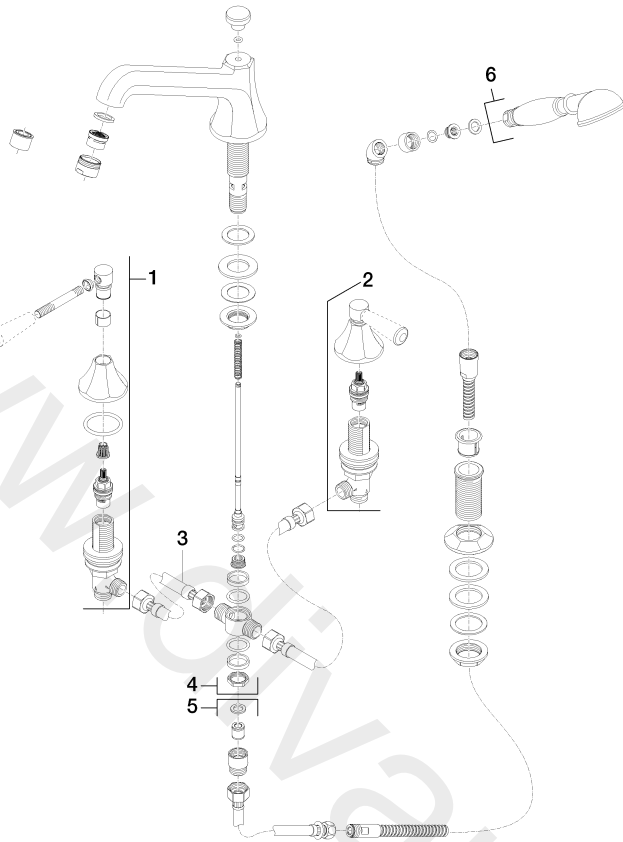

ST 030 100 3370

- 225 mm projection
- complete hand shower set: normal flow
- spout: circular, air-enriched flow
- complete hand shower set with anti-scale system
- automatic bath/shower diverter
- height of mixer 185 mm
- height up to aerator 140 mm
- hole diameter valve 32 mm
- hole diameter spout 32 mm
- hole diameter for complete hand shower set 32 mm
- rosette for spout Ø 70mm
- rosette for complete hand shower set Ø 60mm
- rosette for deck valve Ø 60mm
- metal shower hose 1750mm with integrated anti-twist protection
- max. spout flow rate 23 l/min
- max. flow for complete hand shower set 6.8 l/min

Individual components of this set

You need the following components for this set

1x 27 502 370-08

2x 11 170 370-08

www.divapor.com

ST 030 100 3370

- 225 mm projection
- complete hand shower set: normal flow
- spout: circular, air-enriched flow
- complete hand shower set with anti-scale system
- automatic bath/shower diverter
- height of mixer 185 mm
- height up to aerator 140 mm
- hole diameter valve 32 mm
- hole diameter spout 32 mm
- hole diameter for complete hand shower set 32 mm
- rosette for spout Ø 70mm
- rosette for complete hand shower set Ø 60mm
- rosette for deck valve Ø 60mm
- metal shower hose 1750mm with integrated anti-twist protection
- max. spout flow rate 23 l/min
- max. flow for complete hand shower set 6.8 l/min

ST 030 100 3370

Parts for other finishes can be found here: [Chrome](#)

Spare parts list

No.	Item Number	Name	Quantity used	Delivery time
1	20 000 370-08	side panel	1	60
2	13 502 380-08	spout	1	60
3	12 502 970 90	High pressure hose 1/2" x 1/2" x 400 mm	2	2
4	20 000 371-08	side panel	1	60
5	27 703 370-08	shower set	1	60