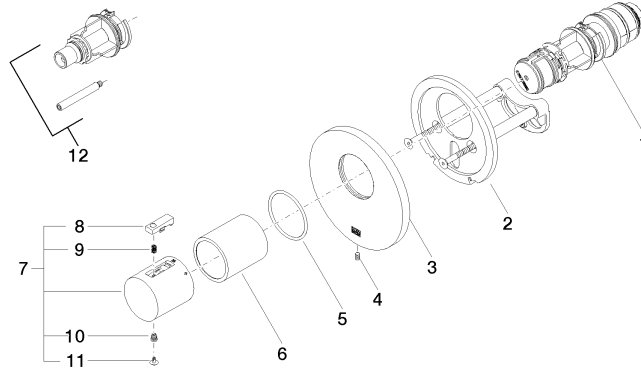

Required miscellaneous

xTOOL Concealed thermostat module without volume control 35 503 970 90
 • min. recess depth 85 mm
 • max. recess depth 110 mm

Recommended miscellaneous

xGRID Attachment set for integrating in the dry wall construction 12 340 970 90

Required miscellaneous

xGRID Installation track 555 mm 12 360 970 90

ST 060 109 7819

mm [inches]

www.divapor.com

Spare parts list

No.	Item Number	Name	Quantity used	Delivery time
1	90 15 02 063 00 90	cartridge	1	2
2	90 11 01 196 00 90	base	1	2
3	09 11 02 537-08	cover	1	20
4	09 31 11 048 90	pin	1	2
5	09 14 10 049 90	seal	1	2
6	09 21 02 112-08	sleeve	1	20
7	90 17 33 004 00-08	handle	1	20
8	90 21 33 010 00-13	handle	1	2
9	90 16 02 027 00 90	spring	1	2
10	09 30 30 136 90	screw	1	2
11	09 31 20 049-13	plug	1	30
12	12 178 970 90	Extension 46 mm	1	2

ST 060 109 7819

- rosette Ø 60 mm
- head part with cut-to-length spindle and sleeve

Codes & standards

Fits VAIA

Fits VAIA

	Platinum	36 607 819-08
	Chrome	36 607 819-00
	Brushed Platinum	36 607 819-06
	Dark Chrome	36 607 819-19
	Brushed Durabronze (23kt Gold)	36 607 819-28
	Brushed Champagne (22kt Gold)	36 607 819-46
	Champagne (22kt Gold)	36 607 819-47
	Brushed Dark Platinum	36 607 819-99

Spare parts list

No.	Item Number	Name	Quantity used	Delivery time
1	90 90 03 143 00 90	top	1	2
2	09 31 11 008 90	pin	1	2
3	09 21 02 163 90	disc	1	2
4	90 20 80 015 00-08	handle	1	-