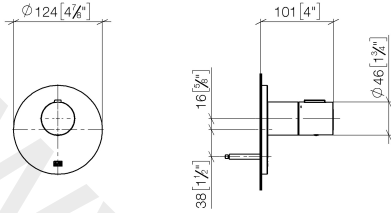

Required miscellaneous

xTOOL Concealed thermostat module without volume control 35 503 970 90
 • min. recess depth 85 mm
 • max. recess depth 110 mm

Recommended miscellaneous

xGRID Attachment set for integrating in the dry wall construction 12 340 970 90

Required miscellaneous

xGRID Installation track 555 mm 12 360 970 90

ST 060 109 7819

mm [inches]

www.divapor.com

Spare parts list

No.	Item Number	Name	Quantity used	Delivery time
1	90 15 02 063 00 90	cartridge	1	2
2	90 11 01 196 00 90	base	1	2
3	09 11 02 537-08	cover	1	20
4	09 31 11 048 90	pin	1	2
5	09 14 10 049 90	seal	1	2
6	09 21 02 112-08	sleeve	1	20
7	90 17 33 004 00-08	handle	1	20
8	90 21 33 010 00-13	handle	1	2
9	90 16 02 027 00 90	spring	1	2
10	09 30 30 136 90	screw	1	2
11	09 31 20 049-13	plug	1	30
12	12 178 970 90	Extension 46 mm	1	2

ST 060 109 7819

- rosette Ø 60 mm
- head part with cut-to-length spindle and sleeve

Codes & standards

Fits VAIA

Fits VAIA

	Platinum	36 607 819-08
	Chrome	36 607 819-00
	Brushed Platinum	36 607 819-06
	Dark Chrome	36 607 819-19
	Brushed Durabronze (23kt Gold)	36 607 819-28
	Brushed Champagne (22kt Gold)	36 607 819-46
	Champagne (22kt Gold)	36 607 819-47
	Brushed Dark Platinum	36 607 819-99