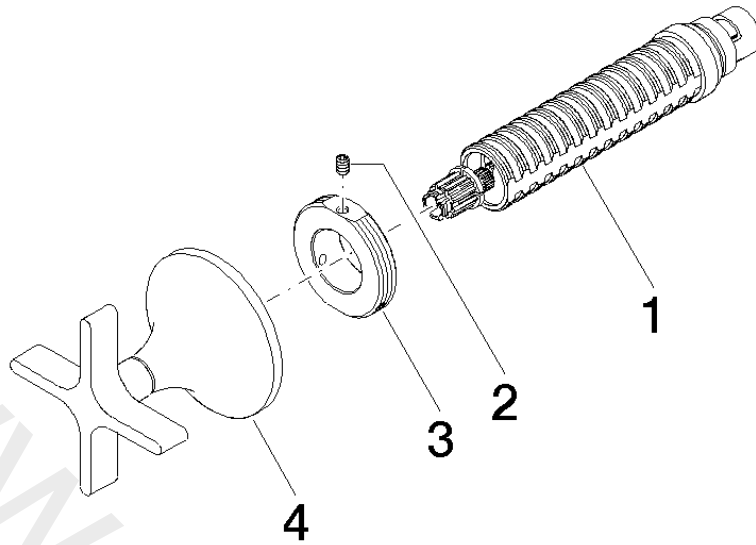

ST 060 109 6809

- rosette Ø 60 mm
- head part with cut-to-length spindle and sleeve

Codes & standards

Fits VAIA

Fits VAIA

	Platinum	36 607 809-08
	Chrome	36 607 809-00
	Brushed Platinum	36 607 809-06
	Dark Chrome	36 607 809-19
	Brushed Durabronze (23kt Gold)	36 607 809-28
	Brushed Champagne (22kt Gold)	36 607 809-46
	Champagne (22kt Gold)	36 607 809-47
	Brushed Dark Platinum	36 607 809-99

Required miscellaneous

Wall valve 1/2"

35 607 970 90

- min. recess depth 75 mm
- max. recess depth 145 mm

www.divapor.com

ST 060 109 6809

mm [inches]

www.divapor.com

Spare parts list

No.	Item Number	Name	Quantity used	Delivery time
1	90 90 03 143 00 90	top	1	2
2	09 31 11 008 90	pin	1	2
3	09 21 02 163 90	disc	1	2
4	90 20 80 014 00-08	handle	1	-