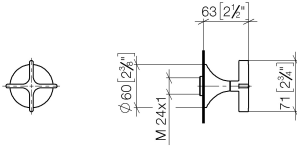

Required miscellaneous

Wall valve 1/2"

35 607 970 90

- min. recess depth 75 mm
- max. recess depth 145 mm

www.divapor.com

ST 060 109 6809

mm [inches]

www.divapor.com