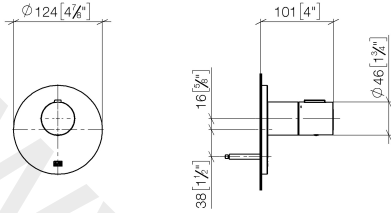

Required miscellaneous

xTOOL Concealed thermostat module without volume control 35 503 970 90

- min. recess depth 85 mm
- max. recess depth 110 mm

Recommended miscellaneous

xGRID Attachment set for integrating in the dry wall construction 12 340 970 90

Required miscellaneous

xGRID Installation track 555 mm 12 360 970 90

ST 060 109 6809

mm [inches]

www.divapor.com

Spare parts list

No.	Item Number	Name	Quantity used	Delivery time
1	90 15 02 063 00 90	cartridge	1	2
2	90 11 01 196 00 90	base	1	2
3	09 11 02 537-08	cover	1	20
4	09 31 11 048 90	pin	1	2
5	09 14 10 049 90	seal	1	2
6	09 21 02 112-08	sleeve	1	20
7	90 17 33 004 00-08	handle	1	20
8	90 21 33 010 00-13	handle	1	2
9	90 16 02 027 00 90	spring	1	2
10	09 30 30 136 90	screw	1	2
11	09 31 20 049-13	plug	1	30
12	12 178 970 90	Extension 46 mm	1	2

ST 060 109 6809

- rosette Ø 60 mm
- head part with cut-to-length spindle and sleeve

Codes & standards

Fits VAIA

Fits VAIA

	Platinum	36 607 809-08
	Chrome	36 607 809-00
	Brushed Platinum	36 607 809-06
	Dark Chrome	36 607 809-19
	Brushed Durabronze (23kt Gold)	36 607 809-28
	Brushed Champagne (22kt Gold)	36 607 809-46
	Champagne (22kt Gold)	36 607 809-47
	Brushed Dark Platinum	36 607 809-99