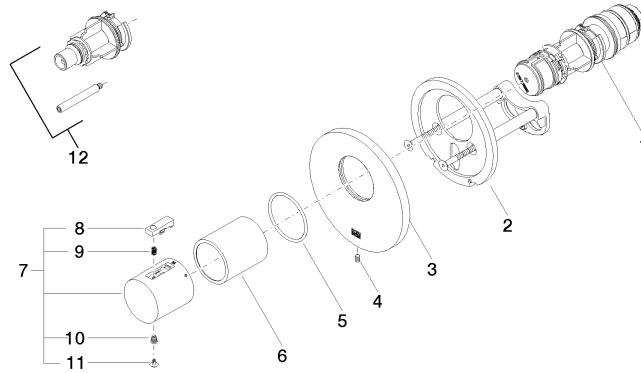

Required miscellaneous

xTOOL Concealed thermostat module without volume control 35 503 970 90

- min. recess depth 85 mm
- max. recess depth 110 mm

Recommended miscellaneous

xGRID Attachment set for integrating in the dry wall construction 12 340 970 90

Required miscellaneous

xGRID Installation track 555 mm 12 360 970 90

ST 060 109 6809

mm [inches]

www.divapor.com

Spare parts list

No.	Item Number	Name	Quantity used	Delivery time
1	90 15 02 063 00 90	cartridge	1	2
2	90 11 01 196 00 90	base	1	2
3	09 11 02 537-08	cover	1	20
4	09 31 11 048 90	pin	1	2
5	09 14 10 049 90	seal	1	2
6	09 21 02 112-08	sleeve	1	20
7	90 17 33 004 00-08	handle	1	20
8	90 21 33 010 00-13	handle	1	2
9	90 16 02 027 00 90	spring	1	2
10	09 30 30 136 90	screw	1	2
11	09 31 20 049-13	plug	1	30
12	12 178 970 90	Extension 46 mm	1	2

ST 060 109 6809

- rosette Ø 60 mm
- head part with cut-to-length spindle and sleeve

Codes & standards

Fits VAIA

Fits VAIA

	Platinum	36 607 809-08
	Chrome	36 607 809-00
	Brushed Platinum	36 607 809-06
	Dark Chrome	36 607 809-19
	Brushed Durabronze (23kt Gold)	36 607 809-28
	Brushed Champagne (22kt Gold)	36 607 809-46
	Champagne (22kt Gold)	36 607 809-47
	Brushed Dark Platinum	36 607 809-99

Spare parts list

No.	Item Number	Name	Quantity used	Delivery time
1	90 90 03 143 00 90	top	1	2
2	09 31 11 008 90	pin	1	2
3	09 21 02 163 90	disc	1	2
4	90 20 80 014 00-08	handle	1	-