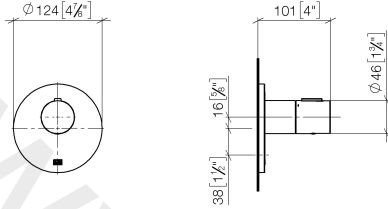

**Required miscellaneous**

**xTOOL Concealed thermostat module without volume control** 35 503 970 90

- min. recess depth 85 mm
- max. recess depth 110 mm

**Recommended miscellaneous**

**xGRID Attachment set for integrating in the dry wall construction** 12 340 970 90

**Required miscellaneous**

**xGRID Installation track 555 mm** 12 360 970 90

ST 060 112 6819

mm [inches]

www.divapor.com

ST 060 112 6819

Spare parts list

No.	Item Number	Name	Quantity used	Delivery time
1	90 15 02 065 00 90	cartridge	1	2
2	90 11 01 196 00 90	base	1	2
3	09 11 02 537-08	cover	1	20
4	09 31 11 048 90	pin	1	2
5	09 14 10 049 90	seal	1	2
6	09 21 02 112-08	sleeve	1	20
7	90 17 33 004 00-08	handle	1	20
8	90 21 33 010 00-13	handle	1	2
9	90 16 02 027 00 90	spring	1	2
10	09 30 30 136 90	screw	1	2
11	09 31 20 049-13	plug	1	30
12	12 178 970 90	Extension 46 mm	1	2

ST 060 112 6819

- rosette Ø 60 mm
- head part with cut-to-length spindle and sleeve

**Codes & standards**

**Fits VAIA**

Fits VAIA

	Platinum	36 607 819-08
	Chrome	36 607 819-00
	Brushed Platinum	36 607 819-06
	Dark Chrome	36 607 819-19
	Brushed Durabronze (23kt Gold)	36 607 819-28
	Brushed Champagne (22kt Gold)	36 607 819-46
	Champagne (22kt Gold)	36 607 819-47
	Brushed Dark Platinum	36 607 819-99