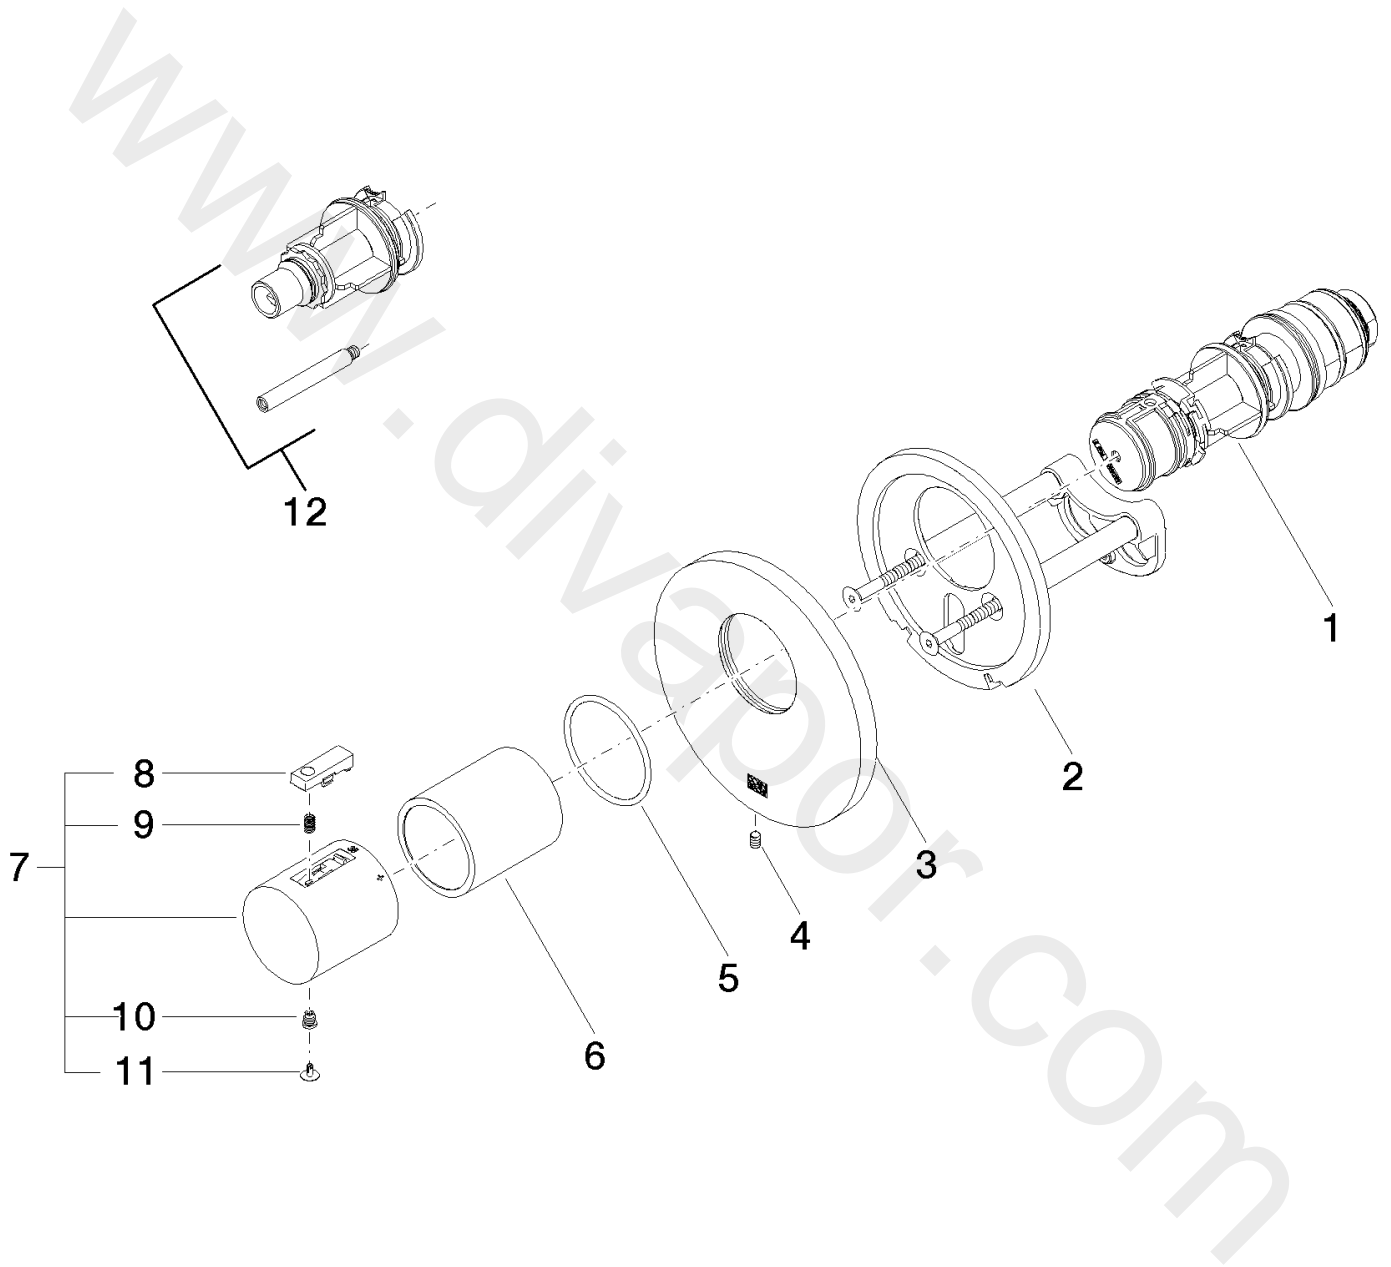

Shower - META

xTOOL Concealed thermostat without volume control 3/4"

Article number: 36 503 979-08

Shower - META

xTOOL Concealed thermostat without volume control 3/4"

Article number: 36 503 979-08

Spare parts list

Position	Quantity used	Item Number	Spare part	Delivery time
1	1	90 15 02 065 00 90	cartridge	2
2	1	90 11 01 196 00 90	base	2
3	1	09 11 02 537-08	cover	20
4	1	09 31 11 048 90	pin	2
5	1	09 14 10 049 90	seal	2
6	1	09 21 02 112-08	sleeve	20
7	1	90 17 33 004 00-08	handle	20
8	1	90 21 33 010 00-13	handle	2
9	1	90 16 02 027 00 90	spring	2
10	1	09 30 30 136 90	screw	2
11	1	09 31 20 049-13	plug	30
12	1	12 178 970 90	Extension 46 mm	2