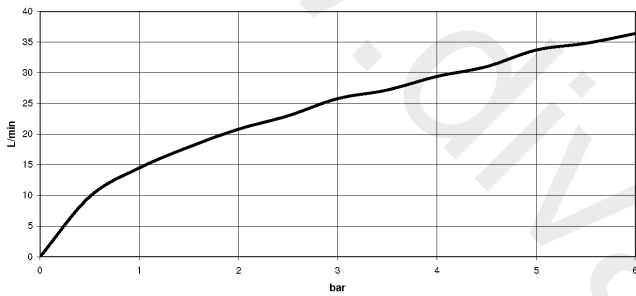

Required miscellaneous

Regulator handle

11 431 892-08

ST 060 113 4809

mm [inches]

Flow rate chart

ST 060 113 4809

Parts for other finishes can be found here: [Chrome](#)