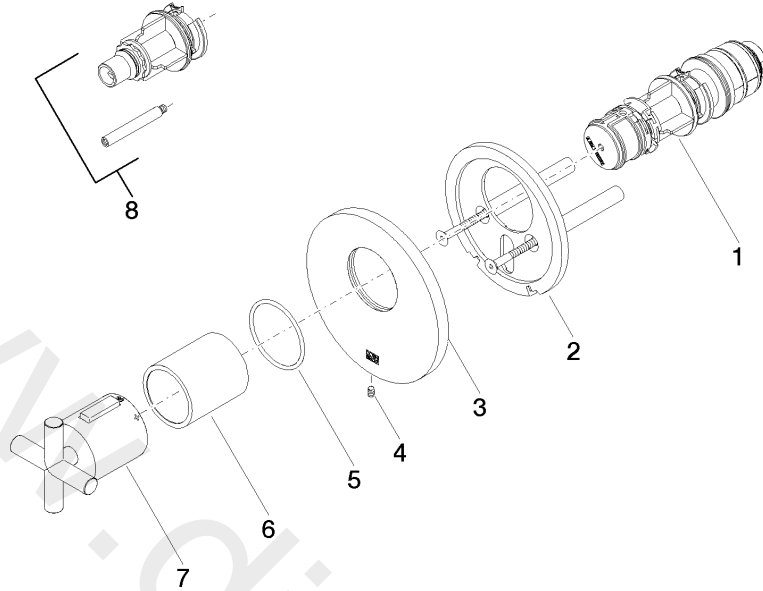

36 503 892

- cover plate Ø 123 mm
- temperature control handle with safety limit stop at 38°C
- thermostat cartridge

	Platinum	36 503 892-08
	Chrome	36 503 892-00
	Brushed Platinum	36 503 892-06
	Matte White	36 503 892-10
	Dark Chrome	36 503 892-19
	Brushed Durabrass (23kt Gold)	36 503 892-28
	Matte Black	36 503 892-33
	Brushed Champagne (22kt Gold)	36 503 892-46
	Champagne (22kt Gold)	36 503 892-47
	Brushed Chrome	36 503 892-93
	Brushed Dark Platinum	36 503 892-99

Required miscellaneous

xTOOL Concealed thermostat module without volume control 35 503 970 90
 •min. recess depth 95 mm
 •max. recess depth 160 mm

Recommended miscellaneous

xGRID Attachment set for integrating in the dry wall construction 12 340 970 90

Required miscellaneous

xGRID Installation track 555 mm 12 360 970 90

36 503 892

mm [inches]

36 503 892

Spare parts list

No.	Item Number	Name	Quantity used	Delivery time
1	90 15 02 065 00 90	cartridge	1	2
2	90 11 01 196 00 90	base	1	2
3	09 11 02 537-08	cover	1	20
4	09 31 11 048 90	pin	1	2
5	09 14 10 049 90	seal	1	2
6	09 21 02 112-08	sleeve	1	20
7	90 17 33 027 00-08	handle	1	20
8	12 178 970 90	Extension 46 mm	1	2