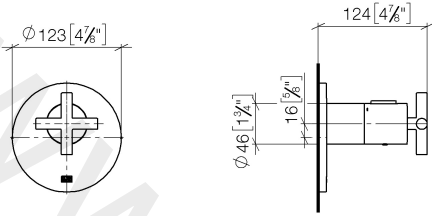

36 503 892

- cover plate Ø 123 mm
- temperature control handle with safety limit stop at 38°C
- thermostat cartridge

	Platinum	36 503 892-08
	Chrome	36 503 892-00
	Brushed Platinum	36 503 892-06
	Matte White	36 503 892-10
	Dark Chrome	36 503 892-19
	Brushed Durabrass (23kt Gold)	36 503 892-28
	Matte Black	36 503 892-33
	Brushed Champagne (22kt Gold)	36 503 892-46
	Champagne (22kt Gold)	36 503 892-47
	Brushed Chrome	36 503 892-93
	Brushed Dark Platinum	36 503 892-99

Required miscellaneous

xTOOL Concealed thermostat module without volume control 35 503 970 90
 •min. recess depth 95 mm
 •max. recess depth 160 mm

Recommended miscellaneous

xGRID Attachment set for integrating in the dry wall construction 12 340 970 90

Required miscellaneous

xGRID Installation track 555 mm 12 360 970 90

36 503 892

mm [inches]

36 503 892

Spare parts list

No.	Item Number	Name	Quantity used	Delivery time
1	90 15 02 065 00 90	cartridge	1	2
2	90 11 01 196 00 90	base	1	2
3	09 11 02 537-08	cover	1	20
4	09 31 11 048 90	pin	1	2
5	09 14 10 049 90	seal	1	2
6	09 21 02 112-08	sleeve	1	20
7	90 17 33 027 00-08	handle	1	20
8	12 178 970 90	Extension 46 mm	1	2