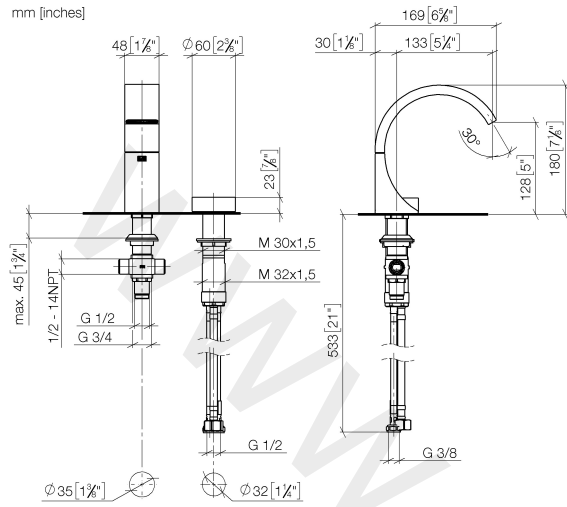

29 217 811

- 133 mm projection
- fixed spout
- rectangular, air-enriched flow
- height of mixer 180 mm
- height up to aerator 128 mm
- hole diameter spout 35 mm
- hole diameter valve 32 mm
- handle Ø 60mm
- 2x screw-in M 8 x 1 pressure hose, leak-tested
- 1x screw-in M 10 x 1 pressure hose, leak-tested
- max. flow 4.5 l/min
- progressive cartridge
- lead-free

NOTE: The handle inserts must be ordered separately from the fittings!

	Brushed Platinum	29 217 811-06
	Chrome	29 217 811-00
	Dark Chrome	29 217 811-19
	Brushed Durabronze (23kt Gold)	29 217 811-28
	Platinum / Brushed Platinum	29 217 811-36
	Durabronze / Brushed Durabronze (23kt Gold)	29 217 811-38
	Brushed Dark Platinum	29 217 811-99

29 217 811

Flow rate chart

29 217 811

Parts for other finishes can be found here: [Chrome](#)

Spare parts list

No.	Item Number	Name	Quantity used	Delivery time
1	13 715 811-06	Deck-mounted basin spout without pop-up waste	1	10
2	90 18 40 290 00-06	handle	1	10
3	04 30 11 038 67 90	fixing set	1	2
4	90 90 03 169 00 90	top	1	2
5	09 14 10 112 90	seal	1	2
6	04 30 04 100 00 90	hose	2	2
7	04 30 04 019 00 90	hose	1	2