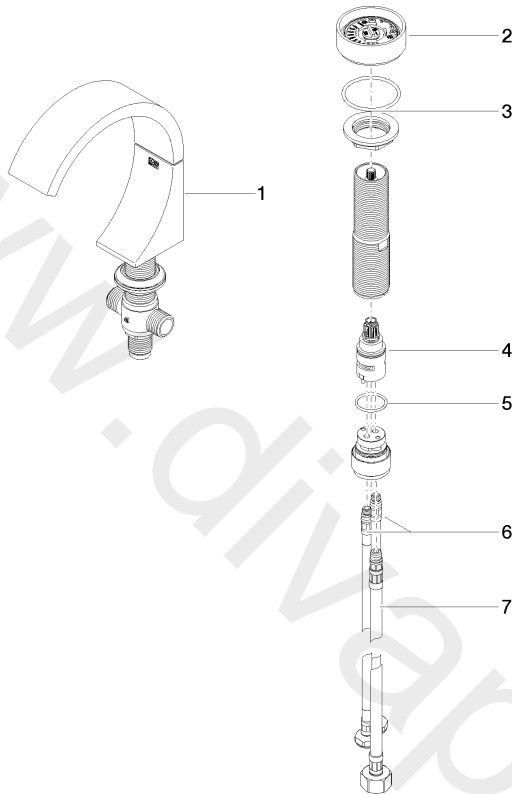

29 217 811

- 133 mm projection
- fixed spout
- rectangular, air-enriched flow
- height of mixer 180 mm
- height up to aerator 128 mm
- hole diameter spout 35 mm
- hole diameter valve 32 mm
- handle Ø 60mm
- 2x screw-in M 8 x 1 pressure hose, leak-tested
- 1x screw-in M 10 x 1 pressure hose, leak-tested
- max. flow 4.5 l/min
- progressive cartridge
- lead-free

NOTE: The handle inserts must be ordered separately from the fittings!

	Brushed Platinum	29 217 811-06
	Chrome	29 217 811-00
	Dark Chrome	29 217 811-19
	Brushed Durabronze (23kt Gold)	29 217 811-28
	Platinum / Brushed Platinum	29 217 811-36
	Durabronze / Brushed Durabronze (23kt Gold)	29 217 811-38
	Brushed Dark Platinum	29 217 811-99

29 217 811

Flow rate chart

29 217 811

Parts for other finishes can be found here: [Chrome](#)

Spare parts list

No.	Item Number	Name	Quantity used	Delivery time
1	13 715 811-06	Deck-mounted basin spout without pop-up waste	1	10
2	90 18 40 290 00-06	handle	1	10
3	04 30 11 038 67 90	fixing set	1	2
4	90 90 03 169 00 90	top	1	2
5	09 14 10 112 90	seal	1	2
6	04 30 04 100 00 90	hose	2	2
7	04 30 04 019 00 90	hose	1	2