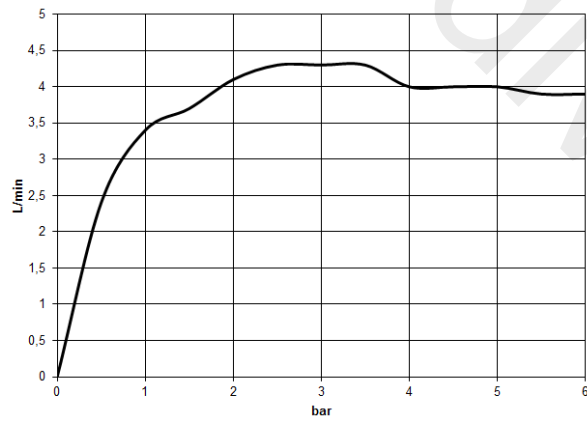

29 217 811

- 133 mm projection
- fixed spout
- rectangular, air-enriched flow
- height of mixer 180 mm
- height up to aerator 128 mm
- hole diameter spout 35 mm
- hole diameter valve 32 mm
- handle Ø 60mm
- 2x screw-in M 8 x 1 pressure hose, leak-tested
- 1x screw-in M 10 x 1 pressure hose, leak-tested
- max. flow 4.5 l/min
- progressive cartridge
- lead-free

NOTE: The handle inserts must be ordered separately from the fittings!

	Brushed Platinum	29 217 811-06
	Chrome	29 217 811-00
	Dark Chrome	29 217 811-19
	Brushed Durabronze (23kt Gold)	29 217 811-28
	Platinum / Brushed Platinum	29 217 811-36
	Durabronze / Brushed Durabronze (23kt Gold)	29 217 811-38
	Brushed Dark Platinum	29 217 811-99

29 217 811

Flow rate chart

29 217 811

Parts for other finishes can be found here: [Chrome](#)

Spare parts list

No.	Item Number	Name	Quantity used	Delivery time
1	13 715 811-06	Deck-mounted basin spout without pop-up waste	1	10
2	90 18 40 290 00-06	handle	1	10
3	04 30 11 038 67 90	fixing set	1	2
4	90 90 03 169 00 90	top	1	2
5	09 14 10 112 90	seal	1	2
6	04 30 04 100 00 90	hose	2	2
7	04 30 04 019 00 90	hose	1	2