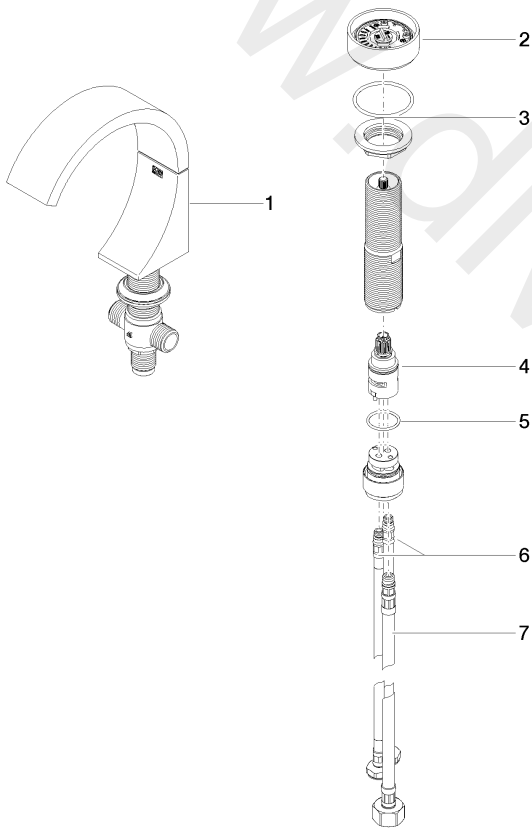

Washbasin - CYO

Two-hole basin mixer without pop-up waste

Article number: 29 217 811-06

Washbasin - CYO

Two-hole basin mixer without pop-up waste

Article number: 29 217 811-06

Spare parts list

Position	Quantity used	Item Number	Spare part	Delivery time
1	1	13 715 811-06	Deck-mounted basin spout without pop-up waste	10
2	1	90 18 40 290 00-06	handle	10
3	1	04 30 11 038 67 90	fixing set	2
4	1	90 90 03 169 00 90	top	2
5	1	09 14 10 112 90	seal	2
6	2	04 30 04 100 00 90	hose	2
7	1	04 30 04 019 00 90	hose	2