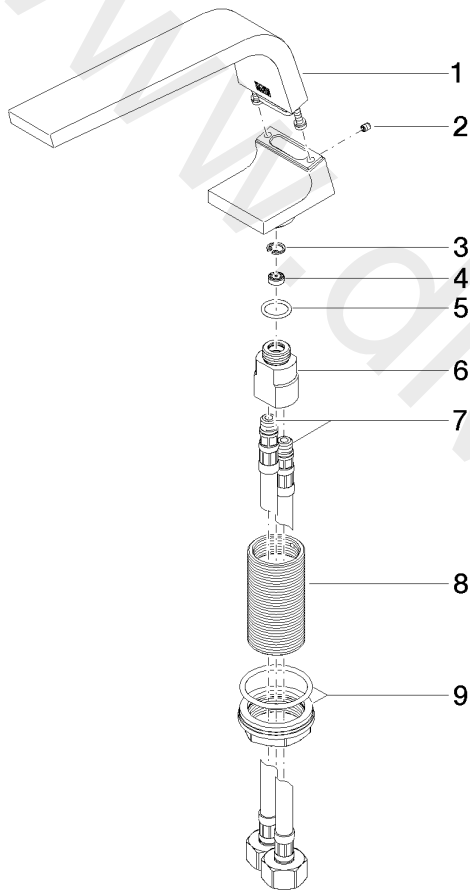

Washbasin - CL.1

Deck-mounted basin spout without pop-up waste

Article number: 13 714 705-06

Washbasin - CL.1

Deck-mounted basin spout without pop-up waste

Article number: 13 714 705-06

Spare parts list

Position	Quantity used	Item Number	Spare part	Delivery time
1	1	90 11 70 002 00-06	spout	10
2	1	09 31 11 044 90	pin	2
3	1	09 16 01 016 90	ring	2
4	1	09 23 01 034 90	flow reducer	2
5	1	09 14 10 130 90	seal	2
6	1	09 11 10 055 10 90	connection	2
7	2	04 30 04 019 00 90	hose	2
8	1	09 30 01 208 90	connection	2
9	1	04 23 10 044 06 90	fixing set	2