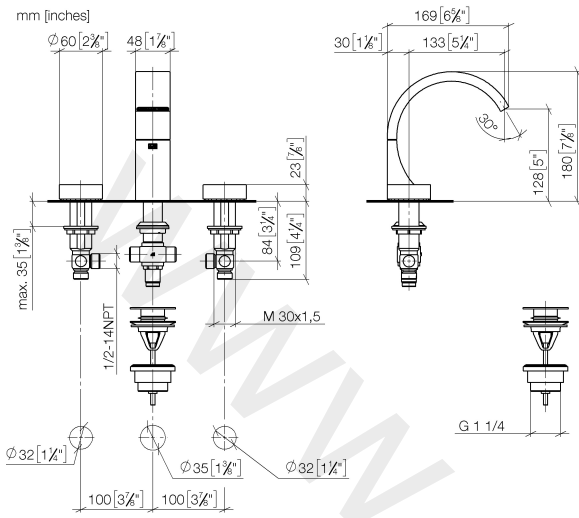

20 710 811

- 133 mm projection
- fixed spout
- rectangular, air-enriched flow
- height of mixer 180 mm
- height up to aerator 128 mm
- hole diameter spout 35 mm
- hole diameter valve 32 mm
- handle Ø 60mm
- max. flow 4.5 l/min
- lead-free

NOTE: The handle inserts must be ordered separately from the fittings!

	Brushed Platinum	20 710 811-06
	Chrome	20 710 811-00
	Dark Chrome	20 710 811-19
	Brushed Durabronze (23kt Gold)	20 710 811-28
	Platinum / Brushed Platinum	20 710 811-36
	Durabronze / Brushed Durabronze (23kt Gold)	20 710 811-38
	Brushed Dark Platinum	20 710 811-99

20 710 811

Flow rate chart

20 710 811

Parts for other finishes can be found here: [Chrome](#)

### Spare parts list

No.	Item Number	Name	Quantity used	Delivery time
1	13 715 811-06	Deck-mounted basin spout without pop-up waste	1	10
2	90 18 40 290 00-06	handle	2	10
3	04 30 11 038 67 90	fixing set	2	2
4	04 17 11 055 61 90	side panel	2	2
5	04 30 04 096 00 90	hose	2	2
6	10 125 970-06	Basin Waste with push fastening 1 1/4"	1	2