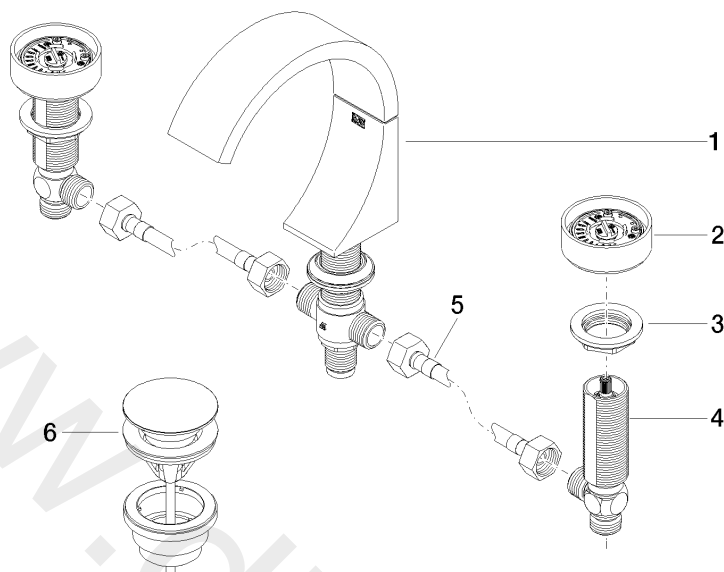

20 710 811

- 133 mm projection
- fixed spout
- rectangular, air-enriched flow
- height of mixer 180 mm
- height up to aerator 128 mm
- hole diameter spout 35 mm
- hole diameter valve 32 mm
- handle Ø 60mm
- max. flow 4.5 l/min
- lead-free

NOTE: The handle inserts must be ordered separately from the fittings!

	Brushed Platinum	20 710 811-06
	Chrome	20 710 811-00
	Dark Chrome	20 710 811-19
	Brushed Durabronze (23kt Gold)	20 710 811-28
	Platinum / Brushed Platinum	20 710 811-36
	Durabronze / Brushed Durabronze (23kt Gold)	20 710 811-38
	Brushed Dark Platinum	20 710 811-99

20 710 811

Flow rate chart

20 710 811

Parts for other finishes can be found here: [Chrome](#)

### Spare parts list

No.	Item Number	Name	Quantity used	Delivery time
1	13 715 811-06	Deck-mounted basin spout without pop-up waste	1	10
2	90 18 40 290 00-06	handle	2	10
3	04 30 11 038 67 90	fixing set	2	2
4	04 17 11 055 61 90	side panel	2	2
5	04 30 04 096 00 90	hose	2	2
6	10 125 970-06	Basin Waste with push fastening 1 1/4"	1	2