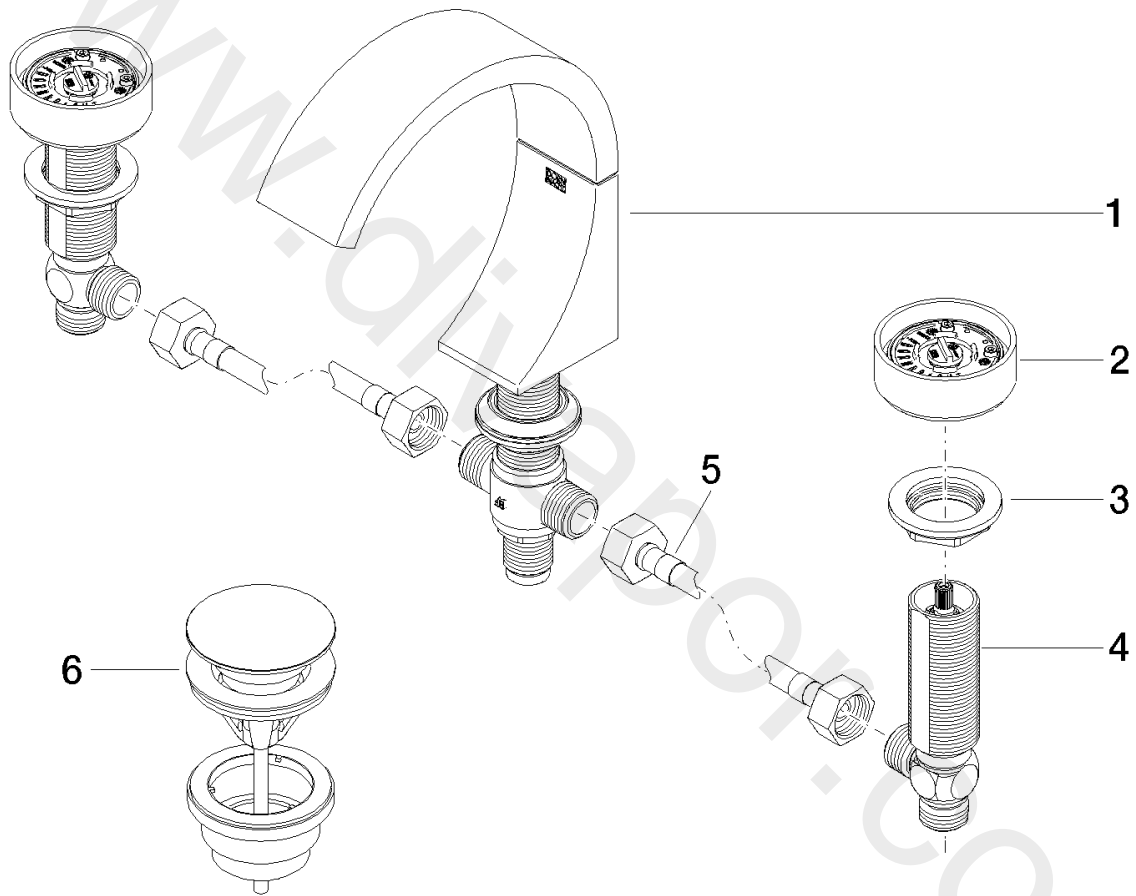

Washbasin - CYO

Three-hole basin mixer with pop-up waste without design element

Article number: 20 710 811-06

Washbasin - CYO

Three-hole basin mixer with pop-up waste without design element

Article number: 20 710 811-06

Spare parts list

Position	Quantity used	Item Number	Spare part	Delivery time
1	1	13 715 811-06	Deck-mounted basin spout without pop-up waste	10
2	2	90 18 40 290 00-06	handle	10
3	2	04 30 11 038 67 90	fixing set	2
4	2	04 17 11 055 61 90	side panel	2
5	2	04 30 04 096 00 90	hose	2
6	1	10 125 970-06	Basin Waste with push fastening 1 1/4"	2