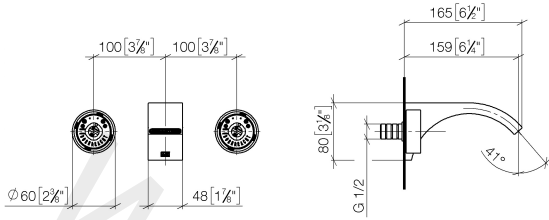

ST 010 206 2811

- 160 mm projection
- fixed spout
- rectangular, air-enriched flow
- hole diameter valve 37 mm
- hole diameter spout 37 mm
- handle Ø 60mm
- max. flow 4.5 l/min
- lead-free
- with hot / cold marking

Individual components of this set

You need the following components for this set

1x 36 707 811-06

1x 11 283 811-06

www.divapor.com

ST 010 206 2811

- 160 mm projection
- fixed spout
- rectangular, air-enriched flow
- hole diameter valve 37 mm
- hole diameter spout 37 mm
- handle Ø 60mm
- max. flow 4.5 l/min
- lead-free

Required miscellaneous

Concealed wall-mounted mixer 35 700 970 90

Centred spout

- min. recess depth 93 mm
- max. recess depth 115 mm

ST 010 206 2811

mm [inches]

Flow rate chart

ST 010 206 2811