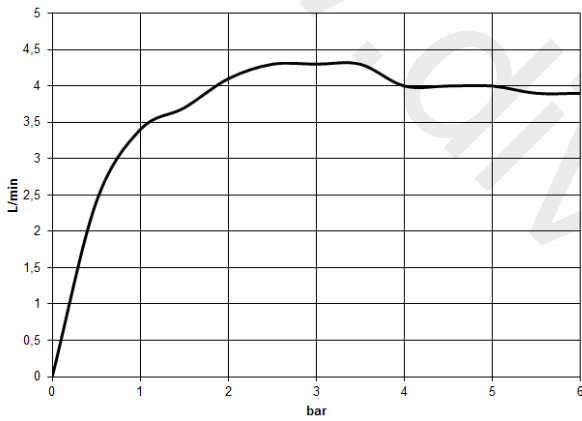

ST 010 206 2811

- 160 mm projection
- fixed spout
- rectangular, air-enriched flow
- hole diameter valve 37 mm
- hole diameter spout 37 mm
- handle Ø 60mm
- max. flow 4.5 l/min
- lead-free
- with hot / cold marking

Required miscellaneous

Concealed wall-mounted mixer 35 700 970 90

Centred spout

- min. recess depth 93 mm
- max. recess depth 115 mm

ST 010 206 2811

mm [inches]

Flow rate chart

ST 010 206 2811