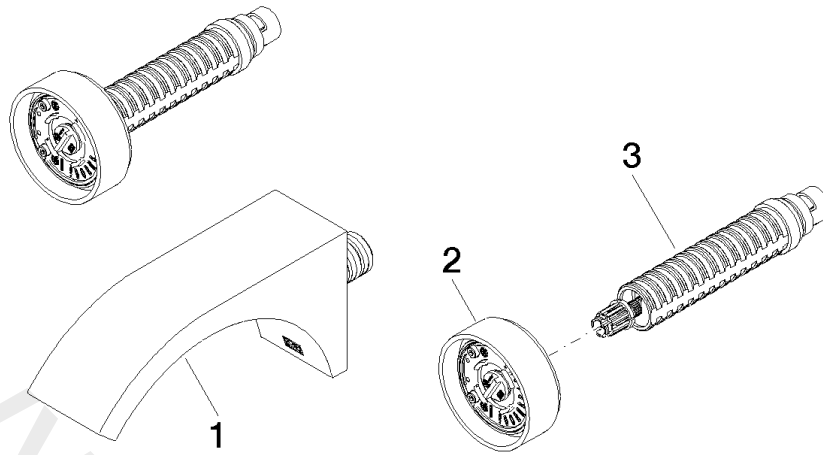

ST 010 206 2811

- 160 mm projection
- fixed spout
- rectangular, air-enriched flow
- hole diameter valve 37 mm
- hole diameter spout 37 mm
- handle Ø 60mm
- max. flow 4.5 l/min
- lead-free
- with hot / cold marking

Individual components of this set

You need the following components for this set

1x 36 707 811-06

1x 11 283 811-06

www.divapor.com

ST 010 206 2811

- 160 mm projection
- fixed spout
- rectangular, air-enriched flow
- hole diameter valve 37 mm
- hole diameter spout 37 mm
- handle Ø 60mm
- max. flow 4.5 l/min
- lead-free

Required miscellaneous

Concealed wall-mounted mixer 35 700 970 90

Centred spout

- min. recess depth 93 mm
- max. recess depth 115 mm

ST 010 206 2811

mm [inches]

Flow rate chart

ST 010 206 2811

Spare parts list

No.	Item Number	Name	Quantity used	Delivery time
1	13 800 811-06	Wall-mounted basin spout without pop-up waste	1	10
2	90 18 40 290 00-06	handle	1	10
3	90 90 03 171 01 90	top	1	2

ST 010 206 2811