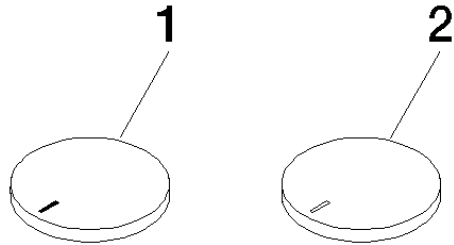

Required miscellaneous

Concealed wall-mounted mixer 35 700 970 90

Centred spout

- min. recess depth 93 mm
- max. recess depth 115 mm

ST 010 206 2811

mm [inches]

Flow rate chart

ST 010 206 2811

Spare parts list

No.	Item Number	Name	Quantity used	Delivery time
1	13 800 811-06	Wall-mounted basin spout without pop-up waste	1	10
2	90 18 40 290 00-06	handle	1	10
3	90 90 03 171 01 90	top	1	2

ST 010 206 2811

- with hot / cold marking
- for three-hole basin mixers and five-hole bath mixers

	Brushed Platinum	11 283 811-06
	Chrome	11 283 811-00
	Platinum	11 283 811-08
	Durabrand (23kt Gold)	11 283 811-09
	Dark Chrome	11 283 811-19
	Brushed Durabrand (23kt Gold)	11 283 811-28
	Brushed Dark Platinum	11 283 811-99

www.divapor.com

www.divapor.com

www.divapor.com

ST 010 206 2811

Parts for other
finishes can be found
here: [Chrome](#)

Spare parts list

No.	Item Number	Name	Quantity used	Delivery time
1	11 183 811-06	Handle insert hot	1	10
2	11 184 811-06	Handle insert cold	1	10