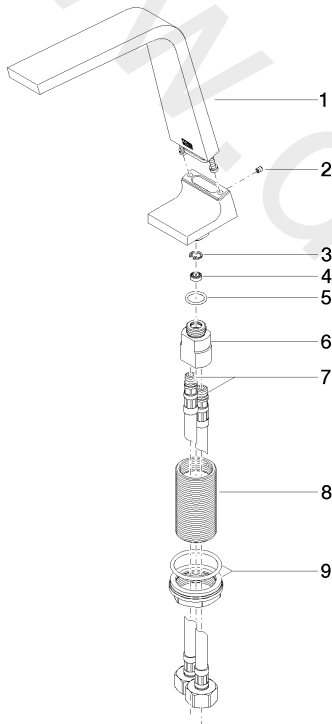

Washbasin - CL.1

Deck-mounted basin spout without pop-up waste

Article number: 13 715 705-06

Washbasin - CL.1

Deck-mounted basin spout without pop-up waste

Article number: 13 715 705-06

Spare parts list

Position	Quantity used	Item Number	Spare part	Delivery time
1	1	90 11 70 003 00-06	spout	10
2	1	09 31 11 044 90	pin	2
3	1	09 16 01 016 90	ring	2
4	1	09 23 01 034 90	flow reducer	2
5	1	09 14 10 130 90	seal	2
6	1	09 11 10 055 10 90	connection	2
7	2	04 30 04 019 00 90	hose	2
8	1	09 30 01 208 90	connection	2
9	1	04 23 10 044 06 90	fixing set	2