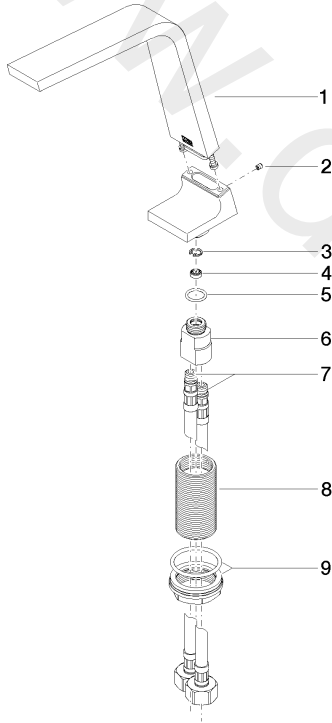

Washbasin - CL.1

Deck-mounted basin spout without pop-up waste

Article number: 13 715 705-06

Washbasin - CL.1

Deck-mounted basin spout without pop-up waste

Article number: 13 715 705-06

Spare parts list

Position	Quantity used	Item Number	Spare part	Delivery time
1	1	90 11 70 003 00-06	spout	10
2	1	09 31 11 044 90	pin	2
3	1	09 16 01 016 90	ring	2
4	1	09 23 01 034 90	flow reducer	2
5	1	09 14 10 130 90	seal	2
6	1	09 11 10 055 10 90	connection	2
7	2	04 30 04 019 00 90	hose	2
8	1	09 30 01 208 90	connection	2
9	1	04 23 10 044 06 90	fixing set	2