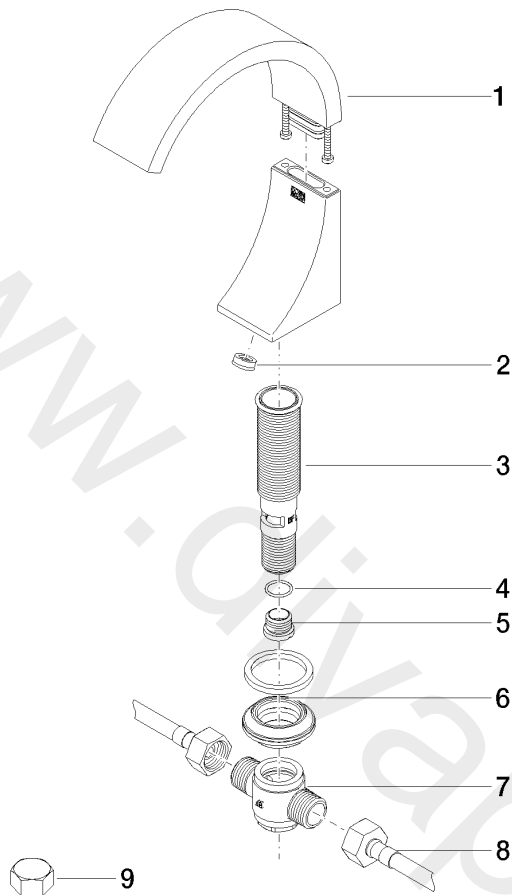

Deck-mounted basin spout without pop-up waste

CYO

13 715 811

- 133 mm projection
- fixed spout
- rectangular, air-enriched flow
- height of mixer 180 mm
- height up to aerator 128 mm
- hole diameter 35 mm
- 2x 1/2" x 1/2" high pressure hose
- max. flow 4.5 l/min
- lead-free

www.divapor.com

13 715 811

mm [inches]

Flow rate chart

13 715 811

Parts for other finishes can be found here: [Chrome](#)

Spare parts list

No.	Item Number	Name	Quantity used	Delivery time
1	90 11 70 012 00-06	spout	1	10
2	09 23 01 163 90	flow reducer	1	2
3	90 30 01 033 00 90	base	1	2
4	09 14 10 017 90	seal	1	2
5	09 24 04 021 10 90	nipple	1	2
6	04 23 10 044 09 90	fixing set	1	2
7	04 17 11 020 10 90	distributor	1	2
8	04 30 04 096 00 90	hose	2	2
9	04 21 02 006 00 92	cap	2	2