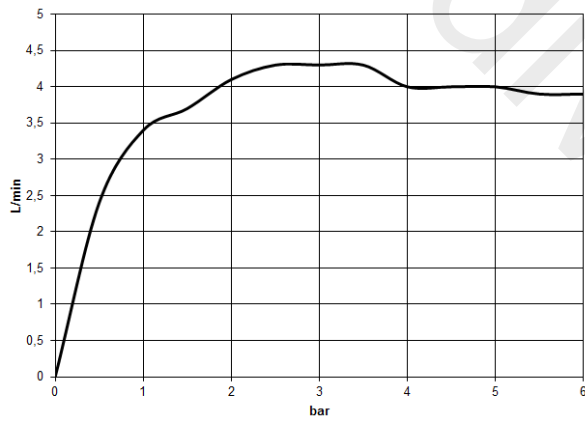

Deck-mounted basin spout without pop-up waste

CYO

13 715 811

- 133 mm projection
- fixed spout
- rectangular, air-enriched flow
- height of mixer 180 mm
- height up to aerator 128 mm
- hole diameter 35 mm
- 2x 1/2" x 1/2" high pressure hose
- max. flow 4.5 l/min
- lead-free

www.divapor.com

13 715 811

mm [inches]

Flow rate chart

13 715 811

Parts for other finishes can be found here: [Chrome](#)

Spare parts list

No.	Item Number	Name	Quantity used	Delivery time
1	90 11 70 012 00-06	spout	1	10
2	09 23 01 163 90	flow reducer	1	2
3	90 30 01 033 00 90	base	1	2
4	09 14 10 017 90	seal	1	2
5	09 24 04 021 10 90	nipple	1	2
6	04 23 10 044 09 90	fixing set	1	2
7	04 17 11 020 10 90	distributor	1	2
8	04 30 04 096 00 90	hose	2	2
9	04 21 02 006 00 92	cap	2	2