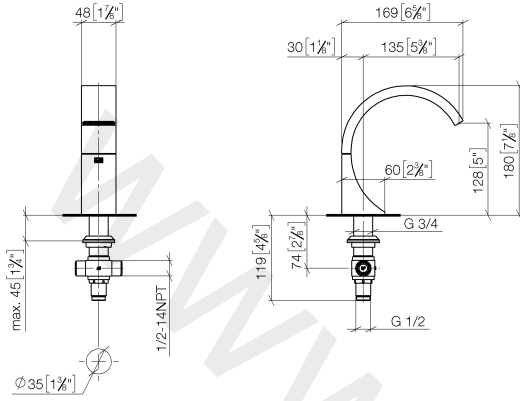

Deck-mounted basin spout without pop-up waste

CYO

13 715 811

- 133 mm projection
- fixed spout
- rectangular, air-enriched flow
- height of mixer 180 mm
- height up to aerator 128 mm
- hole diameter 35 mm
- 2x 1/2" x 1/2" high pressure hose
- max. flow 4.5 l/min
- lead-free

www.divapor.com

13 715 811

mm [inches]

Flow rate chart

13 715 811

Parts for other finishes can be found here: [Chrome](#)

Spare parts list

No.	Item Number	Name	Quantity used	Delivery time
1	90 11 70 012 00-06	spout	1	10
2	09 23 01 163 90	flow reducer	1	2
3	90 30 01 033 00 90	base	1	2
4	09 14 10 017 90	seal	1	2
5	09 24 04 021 10 90	nipple	1	2
6	04 23 10 044 09 90	fixing set	1	2
7	04 17 11 020 10 90	distributor	1	2
8	04 30 04 096 00 90	hose	2	2
9	04 21 02 006 00 92	cap	2	2