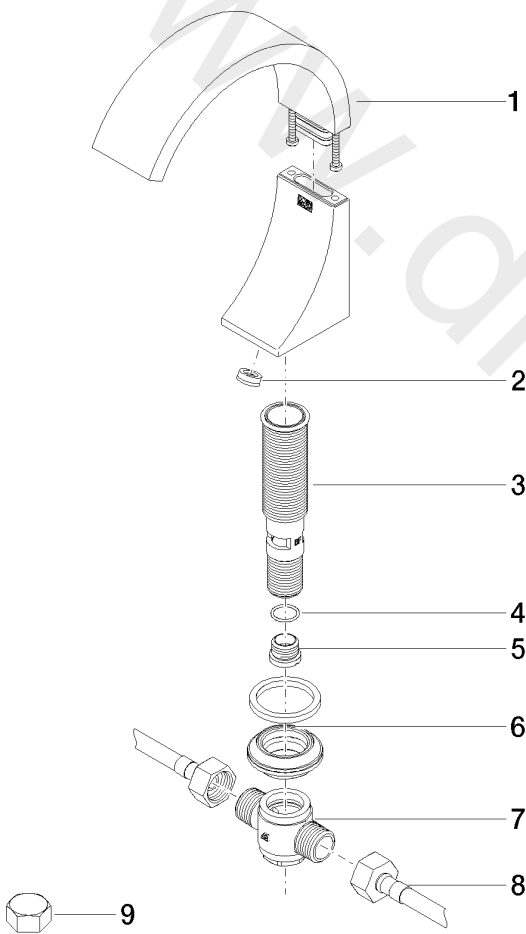

Washbasin - CYO

Deck-mounted basin spout without pop-up waste

Article number: 13 715 811-06

Washbasin - CYO

Deck-mounted basin spout without pop-up waste

Article number: 13 715 811-06

Spare parts list

Position	Quantity used	Item Number	Spare part	Delivery time
1	1	90 11 70 012 00-06	spout	10
2	1	09 23 01 163 90	flow reducer	2
3	1	90 30 01 033 00 90	base	2
4	1	09 14 10 017 90	seal	2
5	1	09 24 04 021 10 90	nipple	2
6	1	04 23 10 044 09 90	fixing set	2
7	1	04 17 11 020 10 90	distributor	2
8	2	04 30 04 096 00 90	hose	2
9	2	04 21 02 006 00 92	cap	2