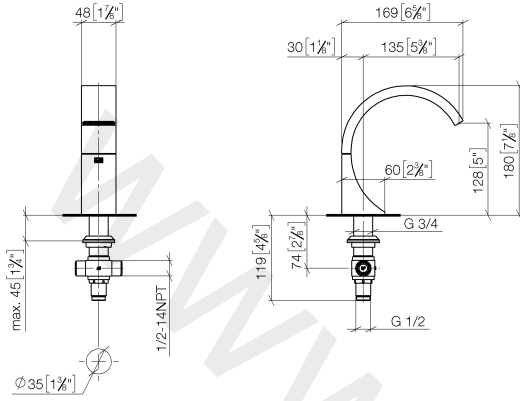

Deck-mounted basin spout without pop-up waste

CYO

13 715 811

- 133 mm projection
- fixed spout
- rectangular, air-enriched flow
- height of mixer 180 mm
- height up to aerator 128 mm
- hole diameter 35 mm
- 2x 1/2" x 1/2" high pressure hose
- max. flow 4.5 l/min
- lead-free

13 715 811

mm [inches]

Flow rate chart

13 715 811

Parts for other finishes can be found here: [Chrome](#)

Spare parts list

No.	Item Number	Name	Quantity used	Delivery time
1	90 11 70 012 00-06	spout	1	10
2	09 23 01 163 90	flow reducer	1	2
3	90 30 01 033 00 90	base	1	2
4	09 14 10 017 90	seal	1	2
5	09 24 04 021 10 90	nipple	1	2
6	04 23 10 044 09 90	fixing set	1	2
7	04 17 11 020 10 90	distributor	1	2
8	04 30 04 096 00 90	hose	2	2
9	04 21 02 006 00 92	cap	2	2