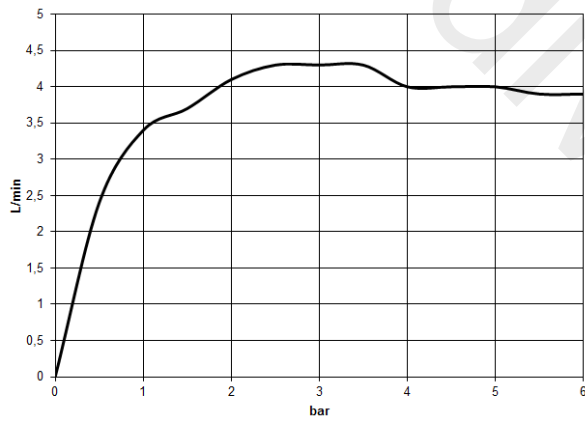

Deck-mounted basin spout without pop-up waste

CYO

13 715 811

- 133 mm projection
- fixed spout
- rectangular, air-enriched flow
- height of mixer 180 mm
- height up to aerator 128 mm
- hole diameter 35 mm
- 2x 1/2" x 1/2" high pressure hose
- max. flow 4.5 l/min
- lead-free

13 715 811

mm [inches]

Flow rate chart

13 715 811

Parts for other finishes can be found here: [Chrome](#)

Spare parts list

No.	Item Number	Name	Quantity used	Delivery time
1	90 11 70 012 00-06	spout	1	10
2	09 23 01 163 90	flow reducer	1	2
3	90 30 01 033 00 90	base	1	2
4	09 14 10 017 90	seal	1	2
5	09 24 04 021 10 90	nipple	1	2
6	04 23 10 044 09 90	fixing set	1	2
7	04 17 11 020 10 90	distributor	1	2
8	04 30 04 096 00 90	hose	2	2
9	04 21 02 006 00 92	cap	2	2