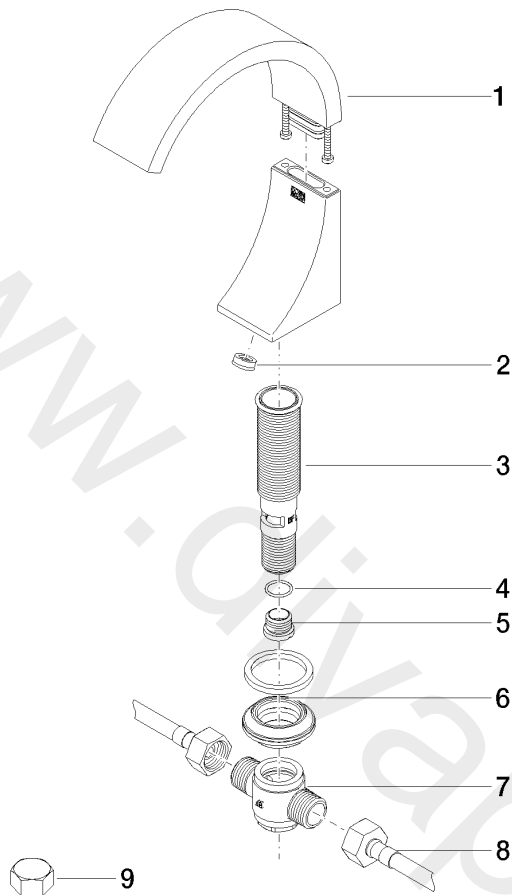

Deck-mounted basin spout without pop-up waste

CYO

13 715 811

- 133 mm projection
- fixed spout
- rectangular, air-enriched flow
- height of mixer 180 mm
- height up to aerator 128 mm
- hole diameter 35 mm
- 2x 1/2" x 1/2" high pressure hose
- max. flow 4.5 l/min
- lead-free

13 715 811

mm [inches]

Flow rate chart

13 715 811

Parts for other finishes can be found here: [Chrome](#)

Spare parts list

No.	Item Number	Name	Quantity used	Delivery time
1	90 11 70 012 00-06	spout	1	10
2	09 23 01 163 90	flow reducer	1	2
3	90 30 01 033 00 90	base	1	2
4	09 14 10 017 90	seal	1	2
5	09 24 04 021 10 90	nipple	1	2
6	04 23 10 044 09 90	fixing set	1	2
7	04 17 11 020 10 90	distributor	1	2
8	04 30 04 096 00 90	hose	2	2
9	04 21 02 006 00 92	cap	2	2