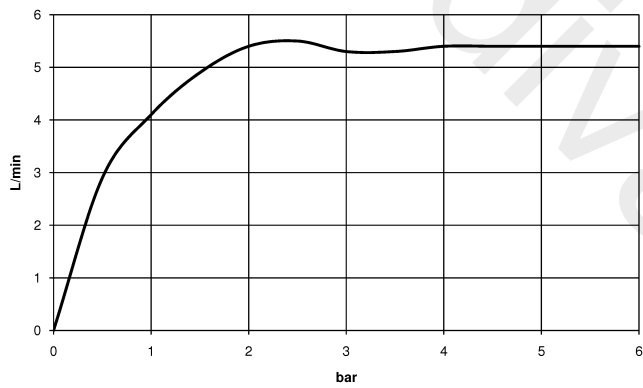

Deck-mounted basin spout without pop-up waste

MEM

13 716 782

- 200 mm projection
- fixed spout
- rectangular, air-enriched flow
- height of mixer 321 mm
- height up to aerator 190 mm
- hole diameter 35 mm
- rosette 60 x 60 mm
- 2x screw-in M 10 x 1 pressure hose, leak-tested
- 1/2" connection
- max. flow 5.7 l/min
- lead-free

	Brushed Platinum	13 716 782-06
	Chrome	13 716 782-00
	Platinum	13 716 782-08
	Dark Chrome	13 716 782-19
	Brushed Durabronze (23kt Gold)	13 716 782-28
	Brushed Champagne (22kt Gold)	13 716 782-46
	Champagne (22kt Gold)	13 716 782-47
	Brushed Dark Platinum	13 716 782-99

13 716 782

Flow rate chart

13 716 782

Parts for other finishes can be found here: [Chrome](#)

Spare parts list

No.	Item Number	Name	Quantity used	Delivery time
1	90 28 22 155 01-06	spout	1	10
2	09 27 78 034-06	rosette	1	10
3	09 11 10 054 10 90	connection	1	2
4	09 14 10 130 90	seal	1	2
5	09 11 10 055 10 90	connection	1	2
6	04 30 04 019 00 90	hose	2	2
7	04 23 10 009 01 90	fixing set	1	2
8	09 14 10 060 90	seal	1	2
9	09 31 20 065 90	plug	1	2