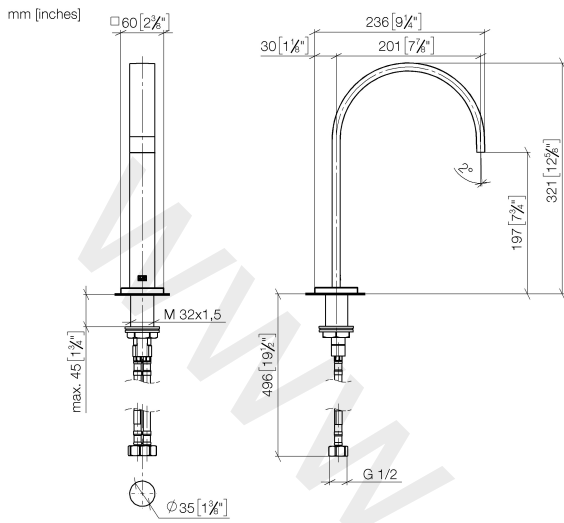

Deck-mounted basin spout without pop-up waste

MEM

13 716 782

- 200 mm projection
- fixed spout
- rectangular, air-enriched flow
- height of mixer 321 mm
- height up to aerator 190 mm
- hole diameter 35 mm
- rosette 60 x 60 mm
- 2x screw-in M 10 x 1 pressure hose, leak-tested
- 1/2" connection
- max. flow 5.7 l/min
- lead-free

	Brushed Platinum	13 716 782-06
	Chrome	13 716 782-00
	Platinum	13 716 782-08
	Dark Chrome	13 716 782-19
	Brushed Durabronze (23kt Gold)	13 716 782-28
	Brushed Champagne (22kt Gold)	13 716 782-46
	Champagne (22kt Gold)	13 716 782-47
	Brushed Dark Platinum	13 716 782-99

13 716 782

Flow rate chart

13 716 782

Parts for other finishes can be found here: [Chrome](#)

Spare parts list

No.	Item Number	Name	Quantity used	Delivery time
1	90 28 22 155 01-06	spout	1	10
2	09 27 78 034-06	rosette	1	10
3	09 11 10 054 10 90	connection	1	2
4	09 14 10 130 90	seal	1	2
5	09 11 10 055 10 90	connection	1	2
6	04 30 04 019 00 90	hose	2	2
7	04 23 10 009 01 90	fixing set	1	2
8	09 14 10 060 90	seal	1	2
9	09 31 20 065 90	plug	1	2