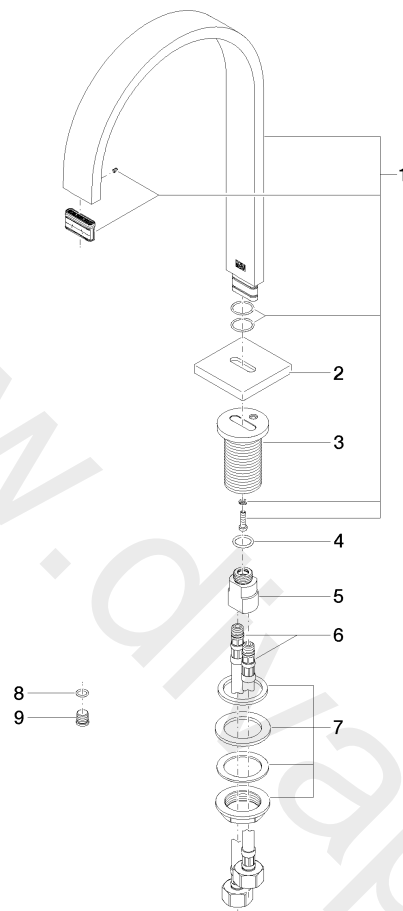

Deck-mounted basin spout without pop-up waste

MEM

13 716 782

- 200 mm projection
- fixed spout
- rectangular, air-enriched flow
- height of mixer 321 mm
- height up to aerator 190 mm
- hole diameter 35 mm
- rosette 60 x 60 mm
- 2x screw-in M 10 x 1 pressure hose, leak-tested
- 1/2" connection
- max. flow 5.7 l/min
- lead-free

	Brushed Platinum	13 716 782-06
	Chrome	13 716 782-00
	Platinum	13 716 782-08
	Dark Chrome	13 716 782-19
	Brushed Durabronze (23kt Gold)	13 716 782-28
	Brushed Champagne (22kt Gold)	13 716 782-46
	Champagne (22kt Gold)	13 716 782-47
	Brushed Dark Platinum	13 716 782-99

13 716 782

Flow rate chart

13 716 782

Parts for other finishes can be found here: [Chrome](#)

Spare parts list

No.	Item Number	Name	Quantity used	Delivery time
1	90 28 22 155 01-06	spout	1	10
2	09 27 78 034-06	rosette	1	10
3	09 11 10 054 10 90	connection	1	2
4	09 14 10 130 90	seal	1	2
5	09 11 10 055 10 90	connection	1	2
6	04 30 04 019 00 90	hose	2	2
7	04 23 10 009 01 90	fixing set	1	2
8	09 14 10 060 90	seal	1	2
9	09 31 20 065 90	plug	1	2