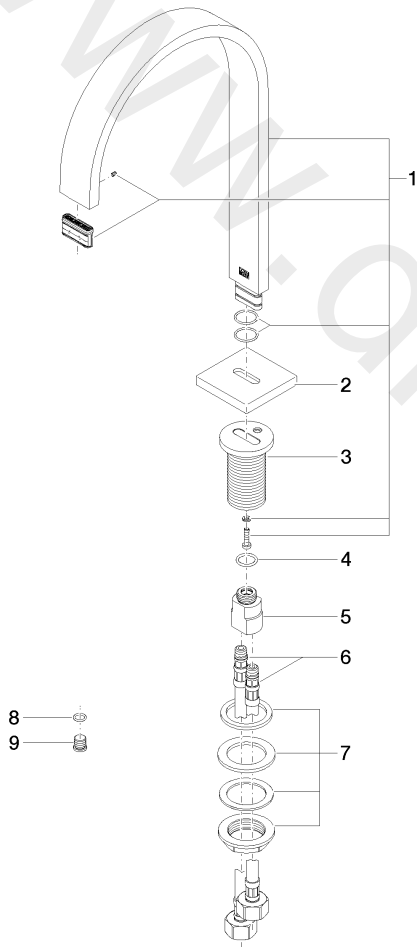

Washbasin - MEM

Deck-mounted basin spout without pop-up waste

Article number: 13 716 782-06

## Washbasin - MEM

Deck-mounted basin spout without pop-up waste

Article number: 13 716 782-06

### Spare parts list

Position	Quantity used	Item Number	Spare part	Delivery time
1	1	90 28 22 155 01-06	spout	10
2	1	09 27 78 034-06	rosette	10
3	1	09 11 10 054 10 90	connection	2
4	1	09 14 10 130 90	seal	2
5	1	09 11 10 055 10 90	connection	2
6	2	04 30 04 019 00 90	hose	2
7	1	04 23 10 009 01 90	fixing set	2
8	1	09 14 10 060 90	seal	2
9	1	09 31 20 065 90	plug	2