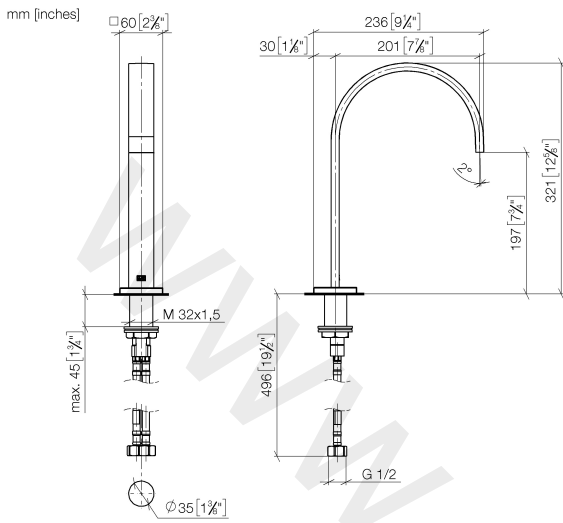

**Deck-mounted basin spout without pop-up waste**

MEM

13 716 782

- 200 mm projection
- fixed spout
- rectangular, air-enriched flow
- height of mixer 321 mm
- height up to aerator 190 mm
- hole diameter 35 mm
- rosette 60 x 60 mm
- 2x screw-in M 10 x 1 pressure hose, leak-tested
- 1/2" connection
- max. flow 5.7 l/min
- lead-free

	Brushed Platinum	13 716 782-06
	Chrome	13 716 782-00
	Platinum	13 716 782-08
	Dark Chrome	13 716 782-19
	Brushed Durabronze (23kt Gold)	13 716 782-28
	Brushed Champagne (22kt Gold)	13 716 782-46
	Champagne (22kt Gold)	13 716 782-47
	Brushed Dark Platinum	13 716 782-99

13 716 782

Flow rate chart

13 716 782

Parts for other finishes can be found here: [Chrome](#)

### Spare parts list

No.	Item Number	Name	Quantity used	Delivery time
1	90 28 22 155 01-06	spout	1	10
2	09 27 78 034-06	rosette	1	10
3	09 11 10 054 10 90	connection	1	2
4	09 14 10 130 90	seal	1	2
5	09 11 10 055 10 90	connection	1	2
6	04 30 04 019 00 90	hose	2	2
7	04 23 10 009 01 90	fixing set	1	2
8	09 14 10 060 90	seal	1	2
9	09 31 20 065 90	plug	1	2