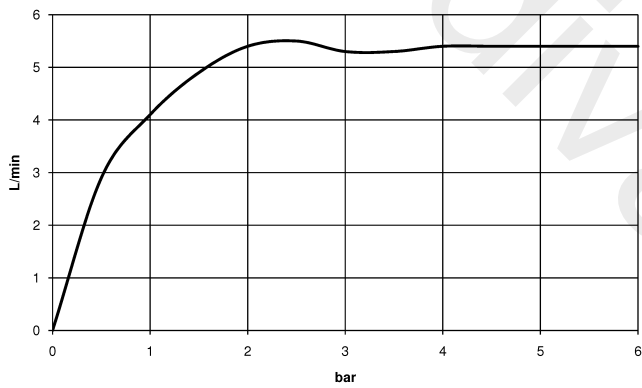

Flow rate chart