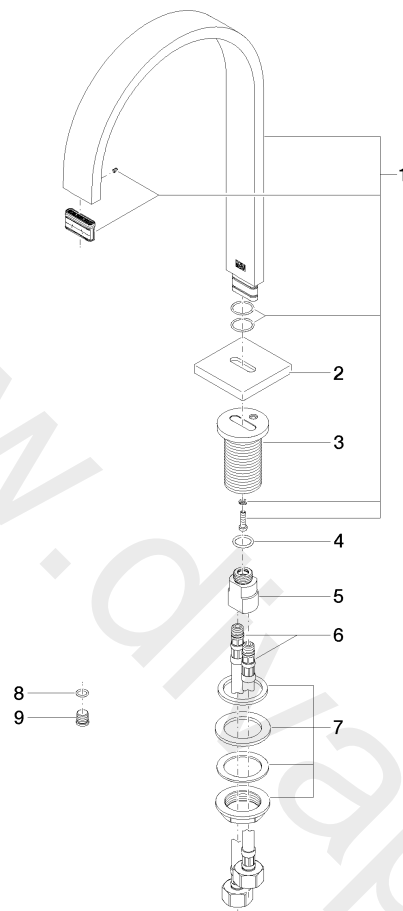

**Deck-mounted basin spout without pop-up waste**

MEM

13 716 782

- 200 mm projection
- fixed spout
- rectangular, air-enriched flow
- height of mixer 321 mm
- height up to aerator 190 mm
- hole diameter 35 mm
- rosette 60 x 60 mm
- 2x screw-in M 10 x 1 pressure hose, leak-tested
- 1/2" connection
- max. flow 5.7 l/min
- lead-free

	Brushed Platinum	13 716 782-06
	Chrome	13 716 782-00
	Platinum	13 716 782-08
	Dark Chrome	13 716 782-19
	Brushed Durabronze (23kt Gold)	13 716 782-28
	Brushed Champagne (22kt Gold)	13 716 782-46
	Champagne (22kt Gold)	13 716 782-47
	Brushed Dark Platinum	13 716 782-99

13 716 782

Flow rate chart

13 716 782

Parts for other finishes can be found here: [Chrome](#)

### Spare parts list

No.	Item Number	Name	Quantity used	Delivery time
1	90 28 22 155 01-06	spout	1	10
2	09 27 78 034-06	rosette	1	10
3	09 11 10 054 10 90	connection	1	2
4	09 14 10 130 90	seal	1	2
5	09 11 10 055 10 90	connection	1	2
6	04 30 04 019 00 90	hose	2	2
7	04 23 10 009 01 90	fixing set	1	2
8	09 14 10 060 90	seal	1	2
9	09 31 20 065 90	plug	1	2