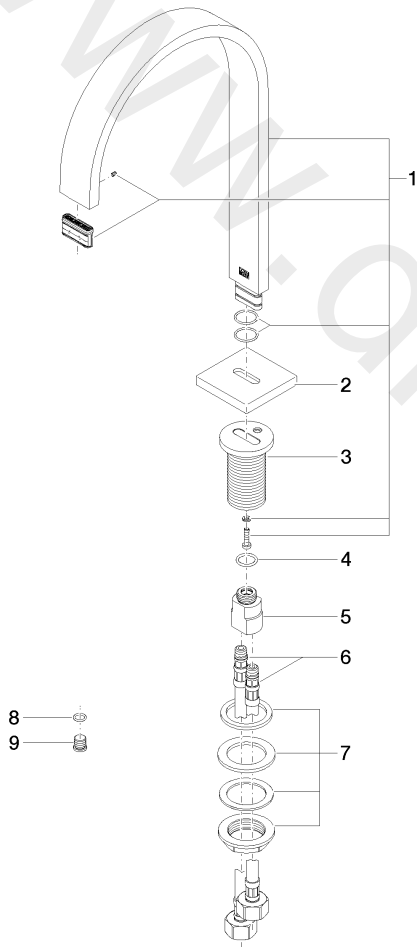

Washbasin - MEM

Deck-mounted basin spout without pop-up waste

Article number: 13 716 782-06

Washbasin - MEM

Deck-mounted basin spout without pop-up waste

Article number: 13 716 782-06

Spare parts list

Position	Quantity used	Item Number	Spare part	Delivery time
1	1	90 28 22 155 01-06	spout	10
2	1	09 27 78 034-06	rosette	10
3	1	09 11 10 054 10 90	connection	2
4	1	09 14 10 130 90	seal	2
5	1	09 11 10 055 10 90	connection	2
6	2	04 30 04 019 00 90	hose	2
7	1	04 23 10 009 01 90	fixing set	2
8	1	09 14 10 060 90	seal	2
9	1	09 31 20 065 90	plug	2