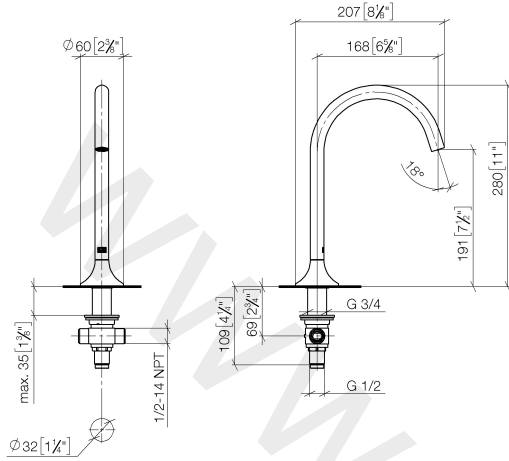

13 716 809

- 168 mm projection
- pivotable spout 360°
- circular, air-enriched flow
- height of mixer 280 mm
- height up to aerator 191 mm
- rosette Ø 60 mm
- hole diameter 35 mm
- 2x 1/2" x 1/2" x 400mm high pressure hose
- 1/2" connection
- max. flow 5.7 l/min
- lead-free
- WRAS: 1801015

For Touchfree control please order eSet Touchfree WITH or WITHOUT temperature adjustment

	Brushed Platinum	13 716 809-06
	Chrome	13 716 809-00
	Platinum	13 716 809-08
	Dark Chrome	13 716 809-19
	Brushed Durabronze (23kt Gold)	13 716 809-28
	Brushed Champagne (22kt Gold)	13 716 809-46
	Champagne (22kt Gold)	13 716 809-47
	Brushed Dark Platinum	13 716 809-99

13 716 809

mm [inches]

Flow rate chart

13 716 809

Parts for other finishes can be found here: [Chrome](#)

Spare parts list

No.	Item Number	Name	Quantity used	Delivery time
1	90 28 22 309 00-06	spout	1	10
2	09 27 80 011-06	rosette	1	10
3	09 14 10 084 90	seal	1	2
4	90 30 01 033 00 90	base	1	2
5	09 14 10 017 90	seal	1	2
6	09 24 04 021 10 90	nipple	1	2
7	09 23 10 127 90	nut	1	2
8	04 23 10 004 04 90	fixing set	1	2
9	04 17 11 020 10 90	distributor	1	2
10	90 23 10 012 00 90	gasket kit	1	2
11	04 21 02 006 00 92	cap	2	2
12	04 30 04 096 00 90	hose	2	2