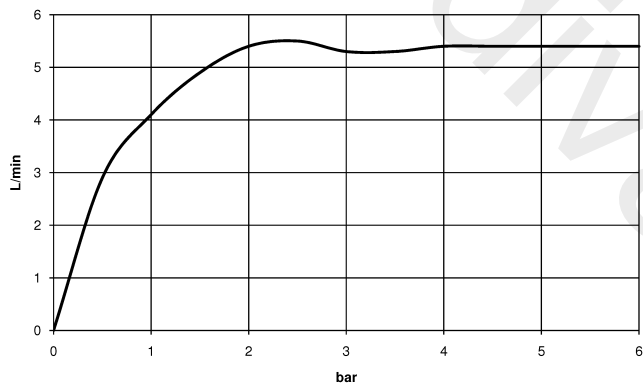

13 716 809

- 168 mm projection
- pivotable spout 360°
- circular, air-enriched flow
- height of mixer 280 mm
- height up to aerator 191 mm
- rosette Ø 60 mm
- hole diameter 35 mm
- 2x 1/2" x 1/2" x 400mm high pressure hose
- 1/2" connection
- max. flow 5.7 l/min
- lead-free
- WRAS: 1801015

For Touchfree control please order eSet Touchfree WITH or WITHOUT temperature adjustment

	Brushed Platinum	13 716 809-06
	Chrome	13 716 809-00
	Platinum	13 716 809-08
	Dark Chrome	13 716 809-19
	Brushed Durabronze (23kt Gold)	13 716 809-28
	Brushed Champagne (22kt Gold)	13 716 809-46
	Champagne (22kt Gold)	13 716 809-47
	Brushed Dark Platinum	13 716 809-99

13 716 809

mm [inches]

Flow rate chart

13 716 809

Parts for other finishes can be found here: [Chrome](#)

Spare parts list

No.	Item Number	Name	Quantity used	Delivery time
1	90 28 22 309 00-06	spout	1	10
2	09 27 80 011-06	rosette	1	10
3	09 14 10 084 90	seal	1	2
4	90 30 01 033 00 90	base	1	2
5	09 14 10 017 90	seal	1	2
6	09 24 04 021 10 90	nipple	1	2
7	09 23 10 127 90	nut	1	2
8	04 23 10 004 04 90	fixing set	1	2
9	04 17 11 020 10 90	distributor	1	2
10	90 23 10 012 00 90	gasket kit	1	2
11	04 21 02 006 00 92	cap	2	2
12	04 30 04 096 00 90	hose	2	2