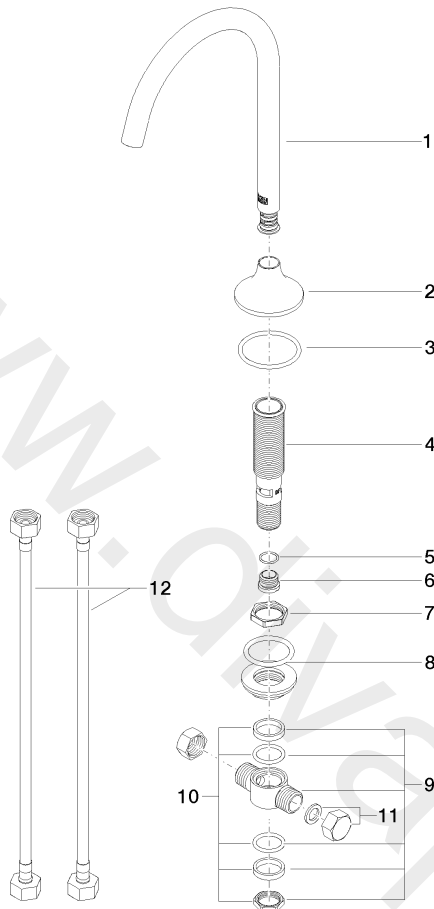

13 716 809

- 168 mm projection
- pivotable spout 360°
- circular, air-enriched flow
- height of mixer 280 mm
- height up to aerator 191 mm
- rosette Ø 60 mm
- hole diameter 35 mm
- 2x 1/2" x 1/2" x 400mm high pressure hose
- 1/2" connection
- max. flow 5.7 l/min
- lead-free
- WRAS: 1801015

13 716 809

mm [inches]

Flow rate chart

13 716 809

Parts for other finishes can be found here: [Chrome](#)

Spare parts list

No.	Item Number	Name	Quantity used	Delivery time
1	90 28 22 309 00-06	spout	1	10
2	09 27 80 011-06	rosette	1	10
3	09 14 10 084 90	seal	1	2
4	90 30 01 033 00 90	base	1	2
5	09 14 10 017 90	seal	1	2
6	09 24 04 021 10 90	nipple	1	2
7	09 23 10 127 90	nut	1	2
8	04 23 10 004 04 90	fixing set	1	2
9	04 17 11 020 10 90	distributor	1	2
10	90 23 10 012 00 90	gasket kit	1	2
11	04 21 02 006 00 92	cap	2	2
12	04 30 04 096 00 90	hose	2	2