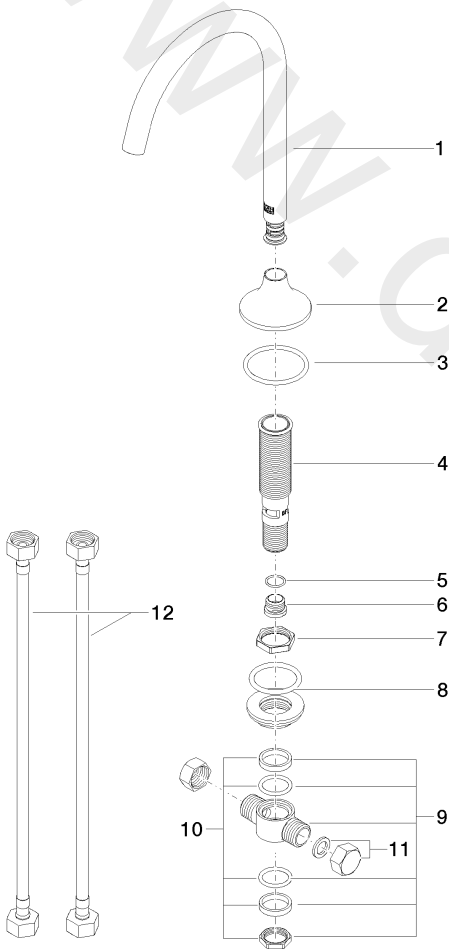

Washbasin - VAIA

Deck-mounted basin spout without pop-up waste

Article number: 13 716 809-06

Washbasin - VAIA

Deck-mounted basin spout without pop-up waste

Article number: 13 716 809-06

Spare parts list

Position	Quantity used	Item Number	Spare part	Delivery time
1	1	90 28 22 309 00-06	spout	10
2	1	09 27 80 011-06	rosette	10
3	1	09 14 10 084 90	seal	2
4	1	90 30 01 033 00 90	base	2
5	1	09 14 10 017 90	seal	2
6	1	09 24 04 021 10 90	nipple	2
7	1	09 23 10 127 90	nut	2
8	1	04 23 10 004 04 90	fixing set	2
9	1	04 17 11 020 10 90	distributor	2
10	1	90 23 10 012 00 90	gasket kit	2
11	2	04 21 02 006 00 92	cap	2
12	2	04 30 04 096 00 90	hose	2