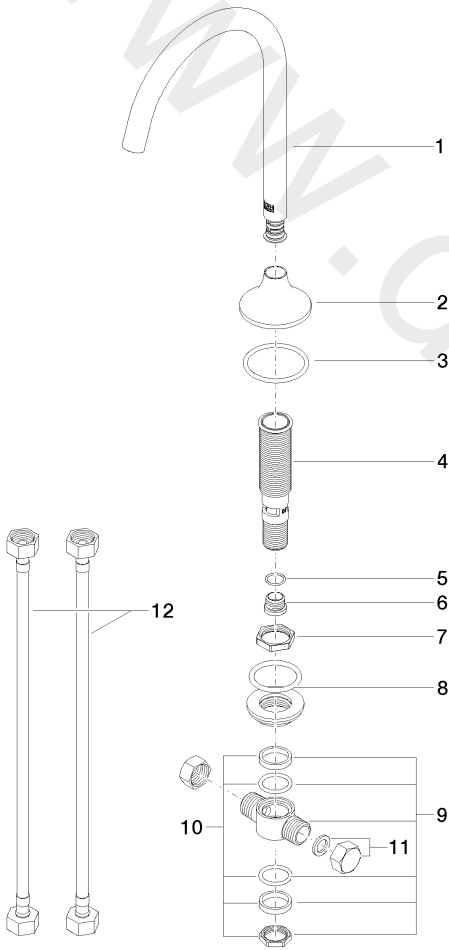

Washbasin - VAIA

Deck-mounted basin spout without pop-up waste

Article number: 13 716 809-06

Washbasin - VAIA

Deck-mounted basin spout without pop-up waste

Article number: 13 716 809-06

Spare parts list

Position	Quantity used	Item Number	Spare part	Delivery time
1	1	90 28 22 309 00-06	spout	10
2	1	09 27 80 011-06	rosette	10
3	1	09 14 10 084 90	seal	2
4	1	90 30 01 033 00 90	base	2
5	1	09 14 10 017 90	seal	2
6	1	09 24 04 021 10 90	nipple	2
7	1	09 23 10 127 90	nut	2
8	1	04 23 10 004 04 90	fixing set	2
9	1	04 17 11 020 10 90	distributor	2
10	1	90 23 10 012 00 90	gasket kit	2
11	2	04 21 02 006 00 92	cap	2
12	2	04 30 04 096 00 90	hose	2