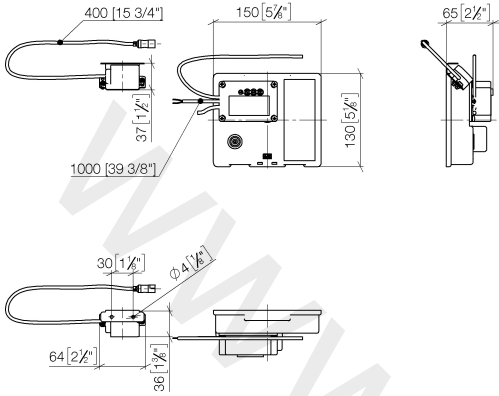

35 743 970 90

- min. recess depth 90 mm
- max. recess depth 125 mm

Recommended miscellaneous

Extension for Touchfree 500 mm 12 765 970 90

#Error

mm [inches]

#Error

Spare parts list

No.	Item Number	Name	Quantity used	Delivery time
1	90 10 01 177 00 90	electronic accessories	1	2
2	90 17 20 199 00 90	holder	1	2
3	04 30 50 079 00 90	valve	1	2
4	04 10 01 246 00 90	electronic accessories	1	2
5	04 30 31 024 01 90	fixing set	1	2