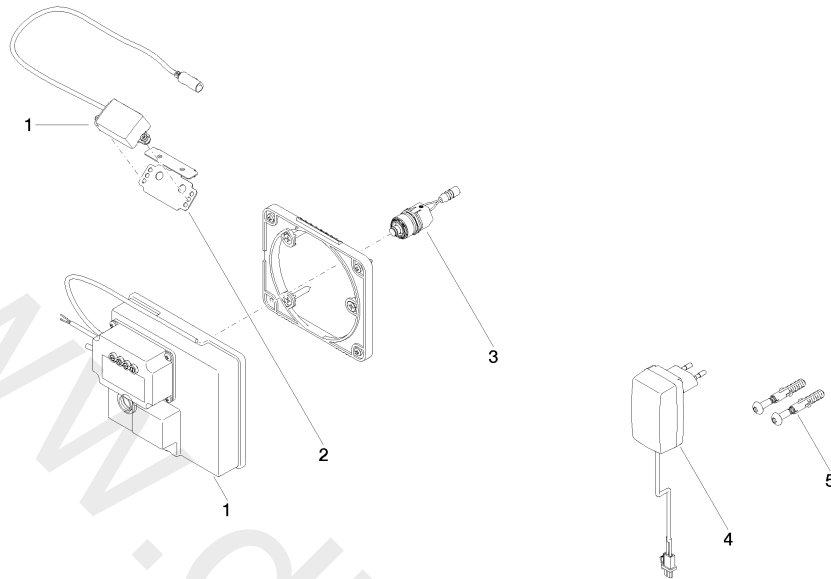

Required miscellaneous

eSET Touchfree Basin mixer without temperature setting for combining with free-standing fittings

35 742 970 90

Required miscellaneous

eSET Touchfree Basin mixer without temperature setting for combining with wall-mounted fittings

35 743 970 90

- min. recess depth 90 mm
- max. recess depth 125 mm

Recommended miscellaneous

Extension for Touchfree 500 mm 12 765 970 90

#Error

mm [inches]

#Error

Spare parts list

No.	Item Number	Name	Quantity used	Delivery time
1	90 10 01 177 00 90	electronic accessories	1	2
2	90 17 20 199 00 90	holder	1	2
3	04 30 50 079 00 90	valve	1	2
4	04 10 01 246 00 90	electronic accessories	1	2
5	04 30 31 024 01 90	fixing set	1	2