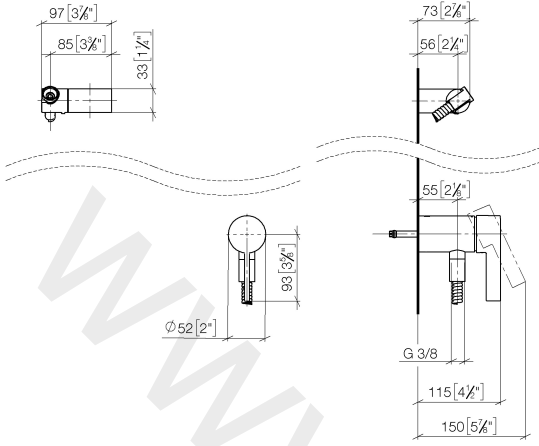

Concealed single-lever mixer with integrated shower connection with hand shower set

IMO

ST 050 204 8979

- metal shower hose 1750mm with integrated anti-twist protection
- hand shower: normal flow
- spray head Ø 130 mm
- max. hand shower flow 15 l/min

28 018 979-06
0010

Concealed single-lever mixer with integrated shower connection with hand shower set

IMO

ST 050 204 8070
mm [inches]

ST 050 204 8979

Spare parts list

No.	Item Number	Name	Quantity used	Delivery time
1	28 060 970-06	Wall bracket swivel	1	10
2	28 322 970-06	Metal shower hose 1/2" x 3/8" x 1750 mm	1	2
3	36 050 970-06	Concealed single-lever mixer with integrated shower connection	1	10

Concealed single-lever mixer with integrated shower connection with hand shower set

IMO

ST 050 204 8979

- normal flow
- with anti-scale system
- spray head Ø 130 mm
- 1/2" connection
- max. flow 15 l/min
- This product can help a building to meet requirements of Green Building Rating Systems, e.g. LEED®, BREEAM®, DGNB, WELL