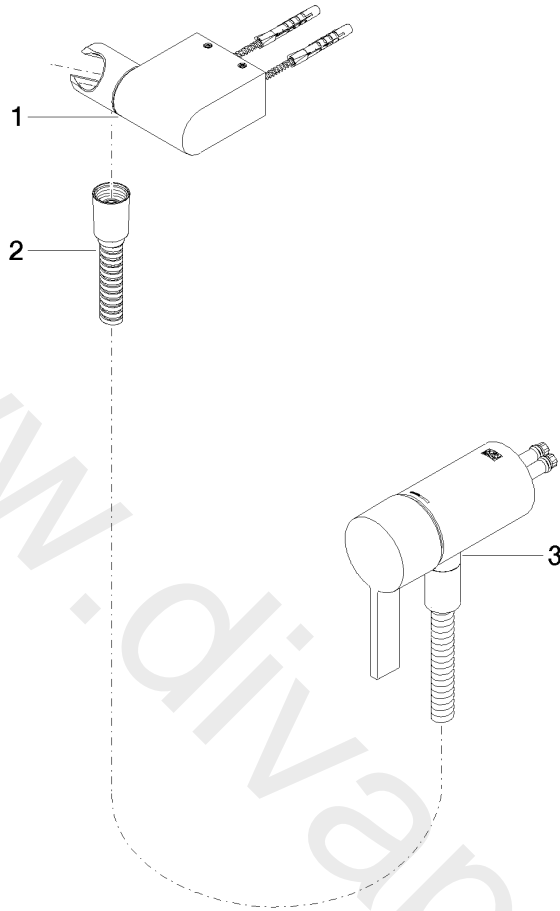

Concealed single-lever mixer with integrated shower connection with hand shower set

IMO

ST 050 204 8979

- metal shower hose 1750mm with integrated anti-twist protection
- hand shower: normal flow
- spray head Ø 130 mm
- max. hand shower flow 15 l/min

28 018 979-06
0010

Concealed single-lever mixer with integrated shower connection with hand shower set

IMO

ST 050 204 8070
mm [inches]

ST 050 204 8979

Spare parts list

No.	Item Number	Name	Quantity used	Delivery time
1	28 060 970-06	Wall bracket swivel	1	10
2	28 322 970-06	Metal shower hose 1/2" x 3/8" x 1750 mm	1	2
3	36 050 970-06	Concealed single-lever mixer with integrated shower connection	1	10

Concealed single-lever mixer with integrated shower connection with hand shower set

IMO

ST 050 204 8979

- normal flow
- with anti-scale system
- spray head Ø 130 mm
- 1/2" connection
- max. flow 15 l/min
- This product can help a building to meet requirements of Green Building Rating Systems, e.g. LEED®, BREEAM®, DGNB, WELL