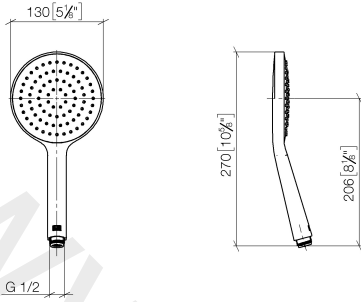

Concealed single-lever mixer with integrated shower connection with hand shower set

IMO

ST 050 204 8979

- metal shower hose 1750mm with integrated anti-twist protection
- hand shower: normal flow
- spray head Ø 130 mm
- max. hand shower flow 15 l/min

28 018 979-06
0010

Concealed single-lever mixer with integrated shower connection with hand shower set

IMO

ST 050 204 8070
mm [inches]

ST 050 204 8979

Spare parts list

No.	Item Number	Name	Quantity used	Delivery time
1	28 060 970-06	Wall bracket swivel	1	10
2	28 322 970-06	Metal shower hose 1/2" x 3/8" x 1750 mm	1	2
3	36 050 970-06	Concealed single-lever mixer with integrated shower connection	1	10

Intrinsic protection against back flow.

Fits: IMO, LULU, MADISON, MEM, TARA, CL.1, LISSÉ, VAIA, META, SERIES-VARIOUS, CYO

Fits MEM, CL.1, IMO, META, TARA, VAIA, LULU, LISSÉ, CYO

	Brushed Platinum	28 017 979-06
	Chrome	28 017 979-00
	Platinum	28 017 979-08
	Matte White	28 017 979-10
	Dark Chrome	28 017 979-19
	Brushed Durabronz (23kt Gold)	28 017 979-28
	Matte Black	28 017 979-33
	Brushed Champagne (22kt Gold)	28 017 979-46
	Champagne (22kt Gold)	28 017 979-47
	Brushed Chrome	28 017 979-93
	Brushed Dark Platinum	28 017 979-99

www.divapor.com

Concealed single-lever mixer with integrated shower connection with hand shower set

ST 050 204 8070
mm [inches]

Flow rate chart

Concealed single-lever mixer with integrated shower connection with hand shower set