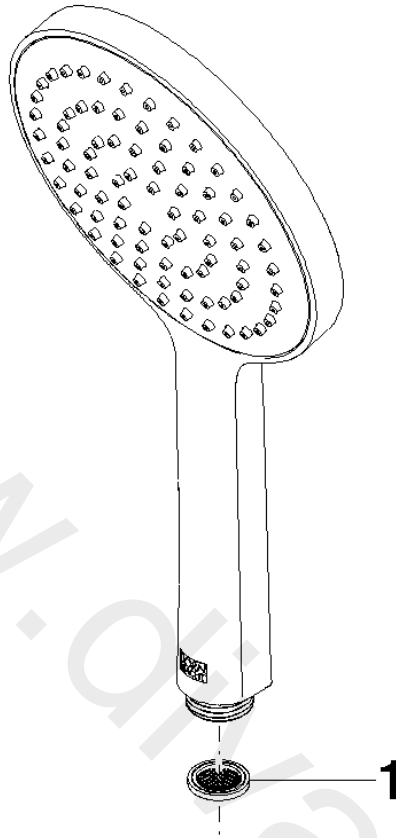

Concealed single-lever mixer with integrated shower connection with hand shower set

IMO

ST 050 204 8979

- metal shower hose 1750mm with integrated anti-twist protection
- hand shower: normal flow
- spray head Ø 130 mm
- max. hand shower flow 15 l/min

28 018 979-06
0010

Concealed single-lever mixer with integrated shower connection with hand shower set

IMO

ST 050 204 8070
mm [inches]

ST 050 204 8979

Spare parts list

No.	Item Number	Name	Quantity used	Delivery time
1	28 060 970-06	Wall bracket swivel	1	10
2	28 322 970-06	Metal shower hose 1/2" x 3/8" x 1750 mm	1	2
3	36 050 970-06	Concealed single-lever mixer with integrated shower connection	1	10

www.divapor.com

Concealed single-lever mixer with integrated shower connection with hand shower set

ST 050 204 8070
mm [inches]

Flow rate chart

Concealed single-lever mixer with integrated shower connection with hand shower set

IMO

ST 050 204 8979
Parts for other
finishes can be found
here: Chrome

Spare parts list

No.	Item Number	Name	Quantity used	Delivery time
1	09 23 01 039 90	sieve	1	2