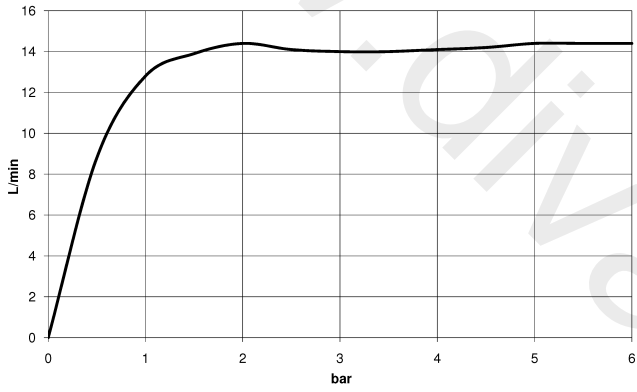

www.divapor.com

Concealed single-lever mixer with integrated shower connection with hand shower set

ST 050 204 8070
mm [inches]

Flow rate chart

Concealed single-lever mixer with integrated shower connection with hand shower set