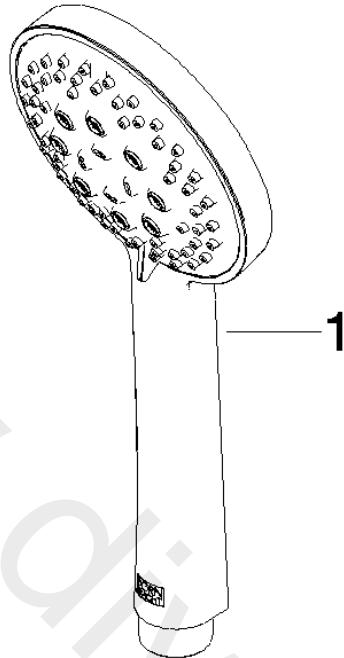

Concealed single-lever mixer with integrated shower connection with shower set

TARA

ST 050 205 6660

- cover plate Ø 78 mm
 - metal shower hose 1750mm with integrated anti-twist protection
 - slide bar
 - three settings: normal flow, soft flow, massage flow
 - spray head Ø 100mm
 - max. flow 15 l/min
- Intrinsic protection against back flow.**
Fits META, TARA

Concealed single-lever mixer with integrated shower connection with shower set

TARA

ST 050 205 6660
mm [inches]

Flow rate chart

ST 050 205 6660

WWW.DORNBRACHT.COM

Fits: TARA, META, SERIES-VARIOUS

- cover plate Ø 78 mm
- metal shower hose 1750mm with integrated anti-twist protection
- slide bar

This article does not include a hand shower!

Fits META, TARA

Intrinsic protection against back flow.

Article cannot be extended, please check the depth of the installation location!

This article does not include a hand shower!

www.divapor.com

Concealed single-lever mixer with integrated shower connection with shower set

TARA

ST 050 205 6660

Required miscellaneous

	Concealed wall mounting ●min. recess depth 78 mm ●max. recess depth 103 mm	35 003 970 90
---	---	---------------