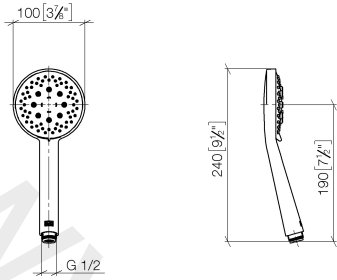

Concealed single-lever mixer with integrated shower connection with shower set

TARA

ST 050 205 6660

- cover plate Ø 78 mm
 - metal shower hose 1750mm with integrated anti-twist protection
 - slide bar
 - three settings: normal flow, soft flow, massage flow
 - spray head Ø 100mm
 - max. flow 15 l/min
- Intrinsic protection against back flow.**
Fits META, TARA

TARA

ST 050 205 6660

- three settings: normal flow, soft flow, massage flow
- with anti-scale system
- spray head Ø 100mm
- 1/2" connection
- max. flow 15 l/min
- WRAS: 1704043
- This product can help a building to meet requirements of Green Building Rating Systems, e.g. LEED®, BREEAM®, DGNB, WELL

Intrinsic protection against back flow.

Fits: IMO, LULU, MADISON, MEM, TARA, CL.1, LISSÉ, VAIA, META, SERIES-VARIOUS, CYO

Fits MEM, CL.1, IMO, META, TARA, VAIA, LULU, LISSÉ, CYO

	Brushed Platinum	28 018 979-06
	Chrome	28 018 979-00
	Platinum	28 018 979-08
	Matte White	28 018 979-10
	Dark Chrome	28 018 979-19
	Brushed Durabronze (23kt Gold)	28 018 979-28
	Matte Black	28 018 979-33
	Brushed Champagne (22kt Gold)	28 018 979-46
	Champagne (22kt Gold)	28 018 979-47
	Brushed Chrome	28 018 979-93
	Brushed Dark Platinum	28 018 979-99

Concealed single-lever mixer with integrated shower connection with shower set

TARA

ST 050 205 6660
mm [inches]

Flow rate chart

ST 050 205 6660

WWW.DORNBRACHT.COM

Fits: TARA, META, SERIES-VARIOUS

- cover plate Ø 78 mm
- metal shower hose 1750mm with integrated anti-twist protection
- slide bar