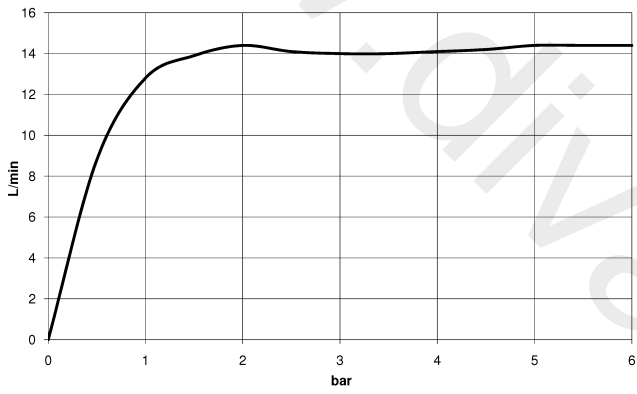

Concealed single-lever mixer with integrated shower connection with shower set

TARA

ST 050 205 6660

- cover plate Ø 78 mm
 - metal shower hose 1750mm with integrated anti-twist protection
 - slide bar
 - three settings: normal flow, soft flow, massage flow
 - spray head Ø 100mm
 - max. flow 15 l/min
- Intrinsic protection against back flow.**
Fits META, TARA

Intrinsic protection against back flow.

Fits: IMO, LULU, MADISON, MEM, TARA, CL.1, LISSÉ, VAIA, META, SERIES-VARIOUS, CYO

Fits MEM, CL.1, IMO, META, TARA, VAIA, LULU, LISSÉ, CYO

	Brushed Platinum	28 018 979-06
	Chrome	28 018 979-00
	Platinum	28 018 979-08
	Matte White	28 018 979-10
	Dark Chrome	28 018 979-19
	Brushed Durabronze (23kt Gold)	28 018 979-28
	Matte Black	28 018 979-33
	Brushed Champagne (22kt Gold)	28 018 979-46
	Champagne (22kt Gold)	28 018 979-47
	Brushed Chrome	28 018 979-93
	Brushed Dark Platinum	28 018 979-99

Concealed single-lever mixer with integrated shower connection with shower set

TARA

ST 050 205 6660
mm [inches]

Flow rate chart

ST 050 205 6660

WWW.DORNBRACHT.COM

Fits: TARA, META, SERIES-VARIOUS

- cover plate Ø 78 mm
- metal shower hose 1750mm with integrated anti-twist protection
- slide bar