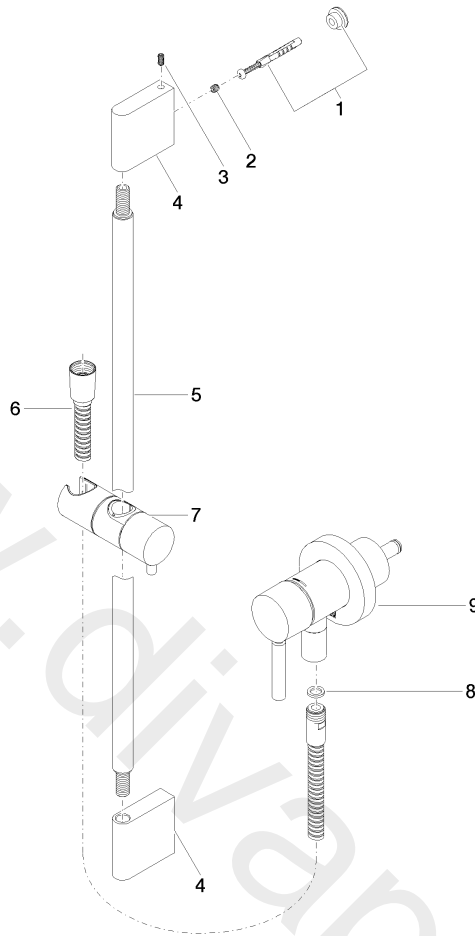

Concealed single-lever mixer with integrated shower connection with shower set

TARA

ST 050 205 6660

- cover plate Ø 78 mm
 - metal shower hose 1750mm with integrated anti-twist protection
 - slide bar
 - three settings: normal flow, soft flow, massage flow
 - spray head Ø 100mm
 - max. flow 15 l/min
- Intrinsic protection against back flow.**
Fits META, TARA

Concealed single-lever mixer with integrated shower connection with shower set

TARA

ST 050 205 6660
mm [inches]

Flow rate chart

ST 050 205 6660

WWW.DORNBRACHT.COM

Fits: TARA, META, SERIES-VARIOUS

- cover plate Ø 78 mm
- metal shower hose 1750mm with integrated anti-twist protection
- slide bar

	Hand shower	28 018 979-06 0010
---	--------------------	-----------------------

www.divapor.com

Concealed single-lever mixer with integrated shower connection with shower set

TARA

www.divapor.com

ST 050 205 6660

Spare parts list

No.	Item Number	Name	Quantity used	Delivery time
1	05 17 20 726 02 90	fixing set	1	2
2	09 31 11 049 90	pin	2	2
3	04 31 11 113 00 90	pin	2	2
4	08 17 97 054-06	holder	2	10
5	90 28 22 597 00-06	holder	1	10
6	28 322 970-06	Metal shower hose 1/2" x 3/8" x 1750 mm	1	2
7	12 580 970-06	Slide unit	1	10
8	09 14 20 026 90	seal	1	2
9	36 045 660-06	Concealed single-lever mixer with cover plate with integrated shower connection	1	10