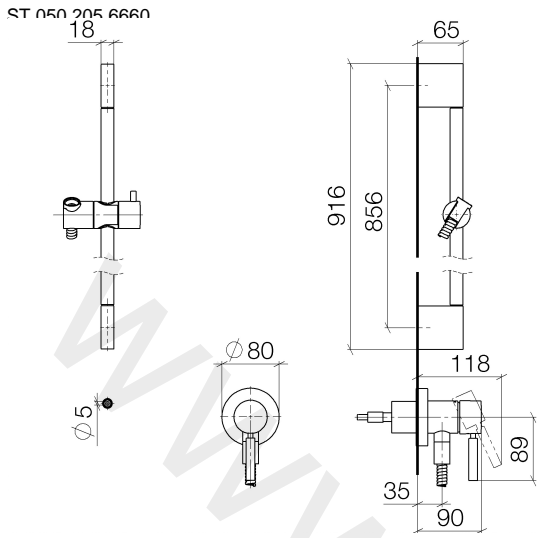

Concealed single-lever mixer with integrated shower connection with shower set

TARA

ST 050 205 6660

- cover plate Ø 78 mm
 - metal shower hose 1750mm with integrated anti-twist protection
 - slide bar
 - three settings: normal flow, soft flow, massage flow
 - spray head Ø 100mm
 - max. flow 15 l/min
- Intrinsic protection against back flow.**
Fits META, TARA

Concealed single-lever mixer with integrated shower connection with shower set

TARA

ST 050 205 6660
mm [inches]

Flow rate chart

ST 050 205 6660

WWW.DORNBRACHT.COM

Fits: TARA, META, SERIES-VARIOUS

- cover plate Ø 78 mm
- metal shower hose 1750mm with integrated anti-twist protection
- slide bar

	Hand shower	28 018 979-06 0010
---	--------------------	-----------------------

www.divapor.com

Concealed single-lever mixer with integrated shower connection with shower set

TARA

www.divapor.com

ST 050 205 6660

Spare parts list

No.	Item Number	Name	Quantity used	Delivery time
1	05 17 20 726 02 90	fixing set	1	2
2	09 31 11 049 90	pin	2	2
3	04 31 11 113 00 90	pin	2	2
4	08 17 97 054-06	holder	2	10
5	90 28 22 597 00-06	holder	1	10
6	28 322 970-06	Metal shower hose 1/2" x 3/8" x 1750 mm	1	2
7	12 580 970-06	Slide unit	1	10
8	09 14 20 026 90	seal	1	2
9	36 045 660-06	Concealed single-lever mixer with cover plate with integrated shower connection	1	10