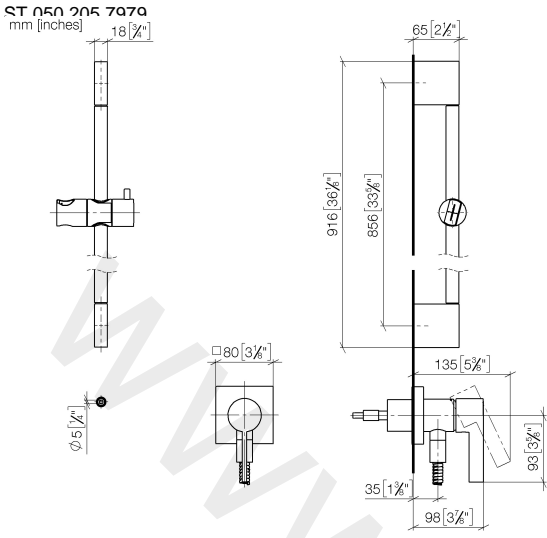

**Concealed single-lever mixer with integrated shower connection with shower set**

IMO

ST 050 205 7979

Fits: IMO, LULU, MADISON, MEM, TARA, CL.1, LISSÉ, VAIA, META, SERIES-VARIOUS, CYO

- cover plate 80 x 80 mm
  - metal shower hose 1750mm with integrated anti-twist protection
  - slide bar
  - Pipe diameter 18 mm
  - four settings: normal flow, soft flow, massage flow, cascade
  - spray head Ø 120mm
  - max. hand shower flow 15 l/min
- Intrinsic protection against back flow.**  
**Fits MEM, CL.1, IMO, CYO**

ST 050 205 7070  
mm [inches]

Flow rate chart

Concealed single-lever mixer with integrated shower connection with shower set

IMO

ST 050 205 7979  
Parts for other  
finishes can be found  
here: Chrome

Spare parts list

28 016 979-06

**Required miscellaneous**

**Hand shower**

28 019 979-06

**Required miscellaneous**

**Hand shower**

28 018 979-06

**Required miscellaneous**

**Hand shower**

28 018 979-06  
0010

www.divapor.com

Concealed single-lever mixer with integrated shower connection with shower set

IMO

ST 050 205 7979

Spare parts list

No.	Item Number	Name	Quantity used	Delivery time
1	05 17 20 726 02 90	fixing set	1	2
2	09 31 11 049 90	pin	2	2
3	04 31 11 113 00 90	pin	2	2
4	08 17 97 054-06	holder	2	10
5	90 28 22 597 00-06	holder	1	10
6	28 322 970-06	Metal shower hose 1/2" x 3/8" x 1750 mm	1	2
7	12 580 970-06	Slide unit	1	10
8	09 14 20 026 90	seal	1	2
9	36 045 970-06	Concealed single-lever mixer with cover plate with integrated shower connection	1	10