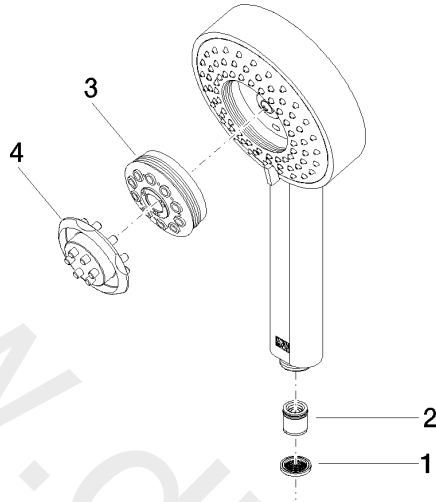

**Concealed single-lever mixer with integrated shower connection with shower set**

IMO

ST 050 205 7979

Fits: IMO, LULU, MADISON, MEM, TARA, CL.1, LISSÉ, VAIA, META, SERIES-VARIOUS, CYO

- cover plate 80 x 80 mm
  - metal shower hose 1750mm with integrated anti-twist protection
  - slide bar
  - Pipe diameter 18 mm
  - four settings: normal flow, soft flow, massage flow, cascade
  - spray head Ø 120mm
  - max. hand shower flow 15 l/min
- Intrinsic protection against back flow.**  
**Fits MEM, CL.1, IMO, CYO**

ST 050 205 7070  
mm [inches]

Flow rate chart

Concealed single-lever mixer with integrated shower connection with shower set

IMO

ST 050 205 7979  
Parts for other  
finishes can be found  
here: Chrome

Spare parts list

No.	Item Number	Name	Quantity used	Delivery time
1	09 23 01 039 90	sieve	1	2
2	09 23 01 046 90	back-flow preventer	1	2
3	04 12 11 071 00 90	shower	1	2
4	09 30 09 022 90	key	1	2

**Concealed single-lever mixer with integrated shower connection with shower set**

IMO

ST 050 205 7979

Fits: IMO, MEM, CL.1

- cover plate 80 x 80 mm
- metal shower hose 1750mm with integrated anti-twist protection
- slide bar
- Pipe diameter 18 mm

**This article does not include a hand shower!**