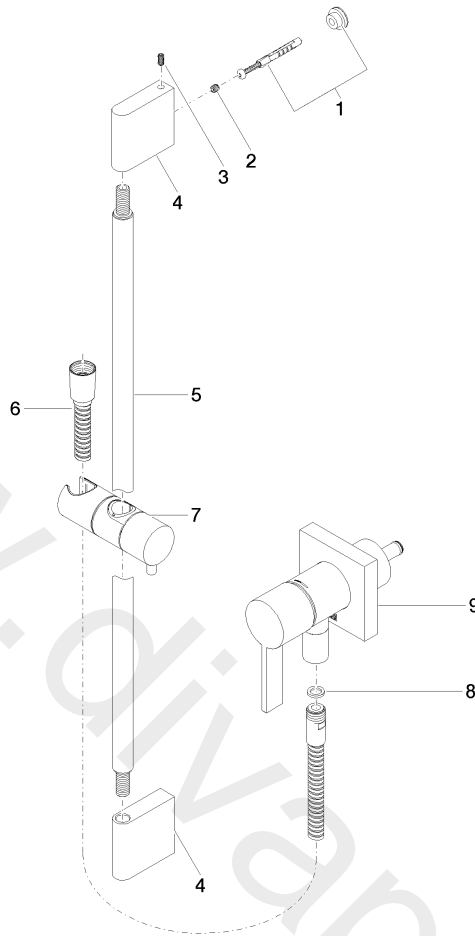

**Concealed single-lever mixer with integrated shower connection with shower set**

IMO

ST 050 205 7979

Fits: IMO, LULU, MADISON, MEM, TARA, CL.1, LISSÉ, VAIA, META, SERIES-VARIOUS, CYO

- cover plate 80 x 80 mm
  - metal shower hose 1750mm with integrated anti-twist protection
  - slide bar
  - Pipe diameter 18 mm
  - four settings: normal flow, soft flow, massage flow, cascade
  - spray head Ø 120mm
  - max. hand shower flow 15 l/min
- Intrinsic protection against back flow.**  
**Fits MEM, CL.1, IMO, CYO**

ST 050 205 7070  
mm [inches]

Flow rate chart

Concealed single-lever mixer with integrated shower connection with shower set

IMO

ST 050 205 7979  
Parts for other  
finishes can be found  
here: Chrome

Spare parts list

IMO

ST 050 205 7979

Fits: IMO, MEM, CL.1

- cover plate 80 x 80 mm
- metal shower hose 1750mm with integrated anti-twist protection
- slide bar
- Pipe diameter 18 mm

**This article does not include a hand shower!**

**Hand shower**

28 018 979-06  
0010

www.divapor.com

Concealed single-lever mixer with integrated shower connection with shower set

IMO

ST 050 205 7979

Spare parts list

No.	Item Number	Name	Quantity used	Delivery time
1	05 17 20 726 02 90	fixing set	1	2
2	09 31 11 049 90	pin	2	2
3	04 31 11 113 00 90	pin	2	2
4	08 17 97 054-06	holder	2	10
5	90 28 22 597 00-06	holder	1	10
6	28 322 970-06	Metal shower hose 1/2" x 3/8" x 1750 mm	1	2
7	12 580 970-06	Slide unit	1	10
8	09 14 20 026 90	seal	1	2
9	36 045 970-06	Concealed single-lever mixer with cover plate with integrated shower connection	1	10