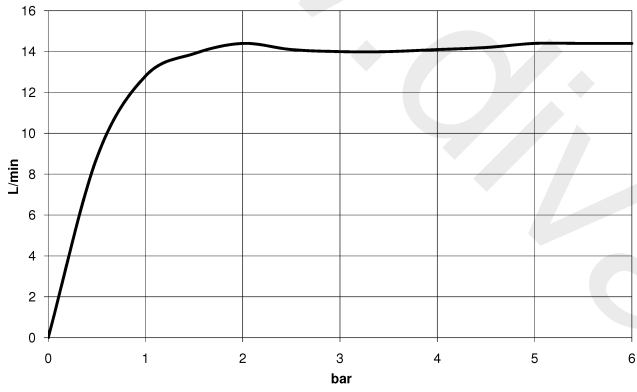

ST 050 205 7070  
mm [inches]

Flow rate chart

Concealed single-lever mixer with integrated shower connection with shower set

IMO

ST 050 205 7979  
Parts for other  
finishes can be found  
here: Chrome

Spare parts list