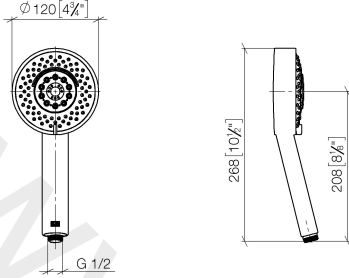

**Concealed single-lever mixer with integrated shower connection with shower set**

IMO

ST 050 205 7979

Fits: IMO, LULU, MADISON, MEM, TARA, CL.1, LISSÉ, VAIA, META, SERIES-VARIOUS, CYO

- cover plate 80 x 80 mm
  - metal shower hose 1750mm with integrated anti-twist protection
  - slide bar
  - Pipe diameter 18 mm
  - four settings: normal flow, soft flow, massage flow, cascade
  - spray head Ø 120mm
  - max. hand shower flow 15 l/min
- Intrinsic protection against back flow.**  
**Fits MEM, CL.1, IMO, CYO**

IMO

ST 050 205 7979

- four settings: normal flow, soft flow, massage flow, cascade
- with anti-scale system
- spray head Ø 120mm
- 1/2" connection
- max. flow 15 l/min
- This product can help a building to meet requirements of Green Building Rating Systems, e.g. LEED®, BREEAM®, DGNB, WELL

ST 050 205 7070  
mm [inches]

Flow rate chart

Concealed single-lever mixer with integrated shower connection with shower set

IMO

ST 050 205 7979  
Parts for other  
finishes can be found  
here: Chrome

Spare parts list

IMO

ST 050 205 7979

Fits: IMO, MEM, CL.1

- cover plate 80 x 80 mm
- metal shower hose 1750mm with integrated anti-twist protection
- slide bar
- Pipe diameter 18 mm

**This article does not include a hand shower!**