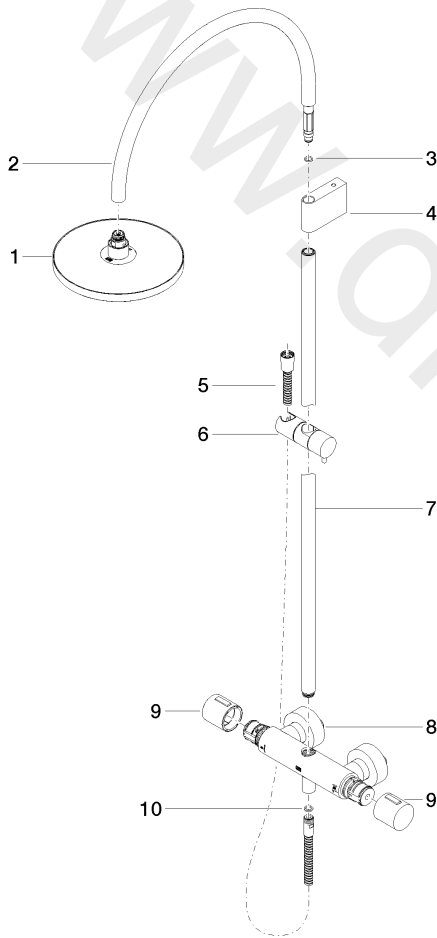

Shower - TARA

Showerpipe with shower thermostat without hand shower

Article number: 34 459 892-06

## Shower - TARA

Showerpipe with shower thermostat without hand shower

Article number: 34 459 892-06

### Spare parts list

Position	Quantity used	Item Number	Spare part	Delivery time
1	1	04 12 05 092 00-06	shower	10
2	1	04 28 22 346 00-06	pipe	10
3	1	09 14 10 008 90	seal	2
4	1	90 17 11 150 00-06	holder	10
5	1	28 322 970-06	Metal shower hose 1/2" x 3/8" x 1750 mm	2
6	1	12 570 970-06	Slide unit	10
7	1	90 28 22 349 00-06	pipe	10
8	1	04 17 01 250 00-06	connection	10
9	1	90 17 33 015 00-06	handle	10
10	1	09 14 20 026 90	seal	2