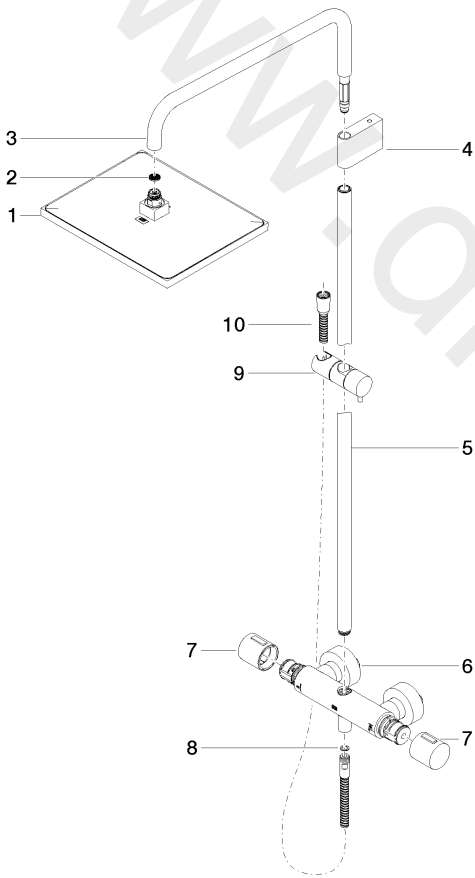

Shower - IMO

Showerpipe with shower thermostat without hand shower

Article number: 34 459 980-06

## Shower - IMO

Showerpipe with shower thermostat without hand shower

Article number: 34 459 980-06

### Spare parts list

Position	Quantity used	Item Number	Spare part	Delivery time
1	1	04 12 05 063 00-06	shower	10
2	1	09 23 01 039 90	sieve	2
3	1	90 28 22 348 00-06	pipe	10
4	1	90 17 11 150 00-06	holder	10
5	1	90 28 22 349 00-06	pipe	10
6	1	04 17 01 250 00-06	connection	10
7	2	90 17 33 015 00-06	handle	10
8	1	09 14 20 026 90	seal	2
9	1	12 570 970-06	Slide unit	10
10	1	28 322 970-06	Metal shower hose 1/2" x 3/8" x 1750 mm	2