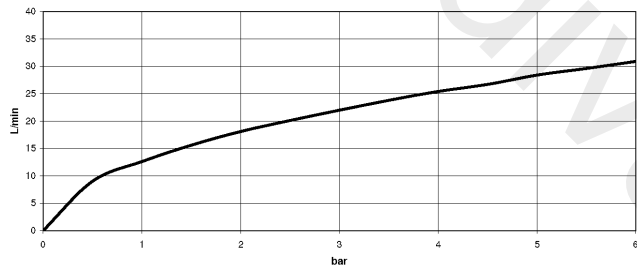

27 502 370

- 225 mm projection
- complete hand shower set: normal flow
- spout: circular, air-enriched flow
- complete hand shower set with anti-scale system
- automatic bath/shower diverter
- height of mixer 185 mm
- height up to aerator 140 mm
- hole diameter valve 32 mm
- hole diameter spout 32 mm
- hole diameter for complete hand shower set 32 mm
- rosette for spout Ø 70mm
- rosette for complete hand shower set Ø 60mm
- rosette for deck valve Ø 60mm
- metal shower hose 1750mm with integrated anti-twist protection
- max. spout flow rate 23 l/min
- max. flow for complete hand shower set 6.8 l/min

27 502 370

mm [inches]
1:10

Flow rate chart

27 502 370

Parts for other finishes can be found here: [Chrome](#)

Spare parts list

No.	Item Number	Name	Quantity used	Delivery time
1	20 000 370-06	side panel	1	60
2	13 502 380-06	spout	1	60
3	12 502 970 90	High pressure hose 1/2" x 1/2" x 400 mm	2	2
4	20 000 371-06	side panel	1	60
5	27 703 370-06	shower set	1	60