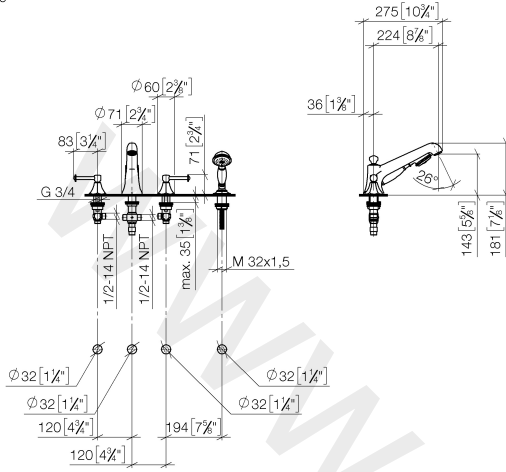

27 502 370

- 225 mm projection
- complete hand shower set: normal flow
- spout: circular, air-enriched flow
- complete hand shower set with anti-scale system
- automatic bath/shower diverter
- height of mixer 185 mm
- height up to aerator 140 mm
- hole diameter valve 32 mm
- hole diameter spout 32 mm
- hole diameter for complete hand shower set 32 mm
- rosette for spout Ø 70mm
- rosette for complete hand shower set Ø 60mm
- rosette for deck valve Ø 60mm
- metal shower hose 1750mm with integrated anti-twist protection
- max. spout flow rate 23 l/min
- max. flow for complete hand shower set 6.8 l/min

27 502 370

mm [inches]
1:10

Flow rate chart

27 502 370

Parts for other finishes can be found here: [Chrome](#)

Spare parts list

No.	Item Number	Name	Quantity used	Delivery time
1	20 000 370-06	side panel	1	60
2	13 502 380-06	spout	1	60
3	12 502 970 90	High pressure hose 1/2" x 1/2" x 400 mm	2	2
4	20 000 371-06	side panel	1	60
5	27 703 370-06	shower set	1	60