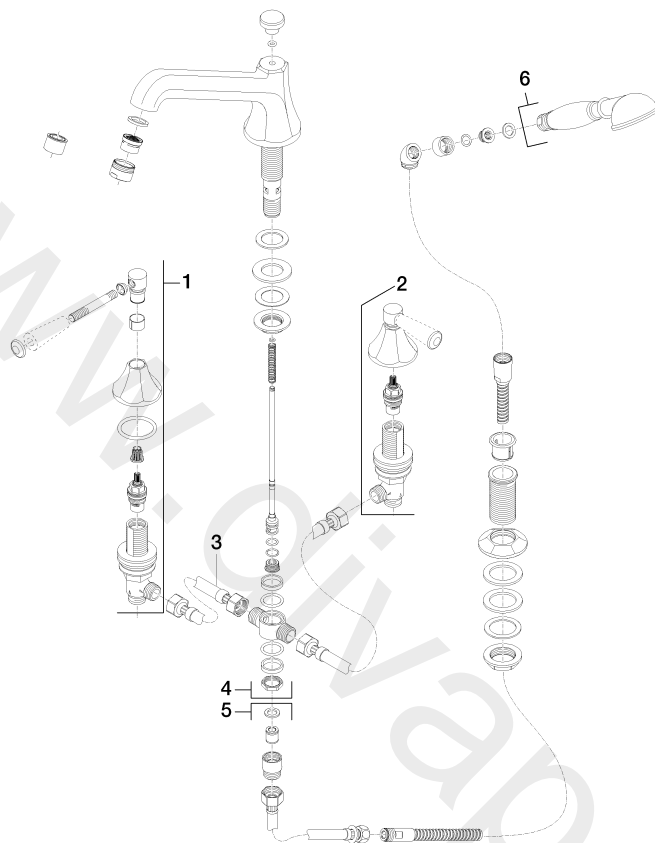

27 502 370

- 225 mm projection
- complete hand shower set: normal flow
- spout: circular, air-enriched flow
- complete hand shower set with anti-scale system
- automatic bath/shower diverter
- height of mixer 185 mm
- height up to aerator 140 mm
- hole diameter valve 32 mm
- hole diameter spout 32 mm
- hole diameter for complete hand shower set 32 mm
- rosette for spout Ø 70mm
- rosette for complete hand shower set Ø 60mm
- rosette for deck valve Ø 60mm
- metal shower hose 1750mm with integrated anti-twist protection
- max. spout flow rate 23 l/min
- max. flow for complete hand shower set 6.8 l/min

27 502 370

mm [inches]
1:10

Flow rate chart

27 502 370

Parts for other finishes can be found here: [Chrome](#)

Spare parts list

No.	Item Number	Name	Quantity used	Delivery time
1	20 000 370-06	side panel	1	60
2	13 502 380-06	spout	1	60
3	12 502 970 90	High pressure hose 1/2" x 1/2" x 400 mm	2	2
4	20 000 371-06	side panel	1	60
5	27 703 370-06	shower set	1	60