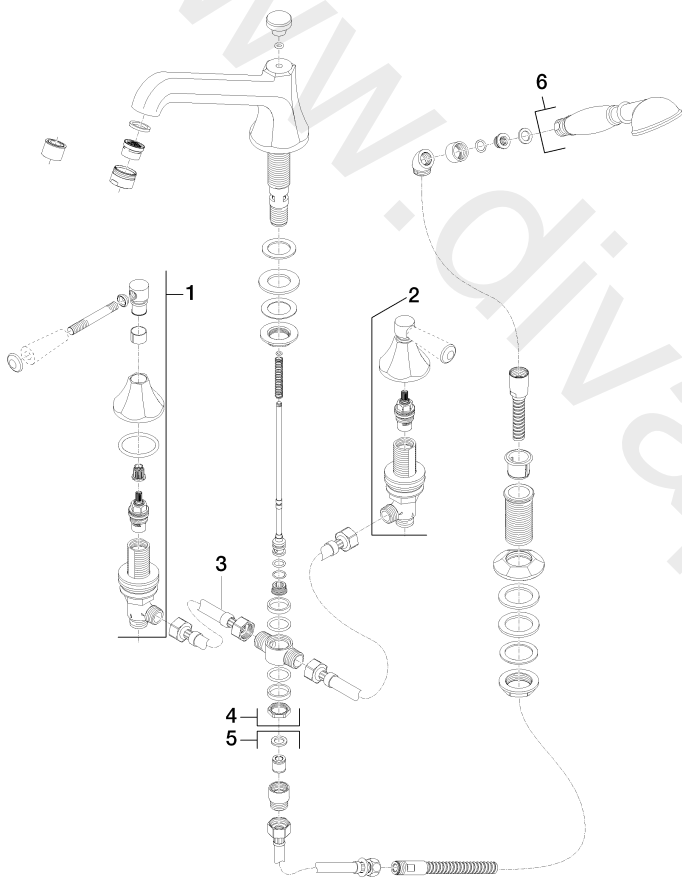

Bath - MADISON

Bath shower set for bath rim or tile edge installation

Article number: 27 502 370-06

Bath - MADISON

Bath shower set for bath rim or tile edge installation

Article number: 27 502 370-06

Spare parts list

Position	Quantity used	Item Number	Spare part	Delivery time
1	1	20 000 370-06	side panel	60
2	1	13 502 380-06	spout	60
3	2	12 502 970 90	High pressure hose 1/2" x 1/2" x 400 mm	2
4	1	20 000 371-06	side panel	60
5	1	27 703 370-06	shower set	60