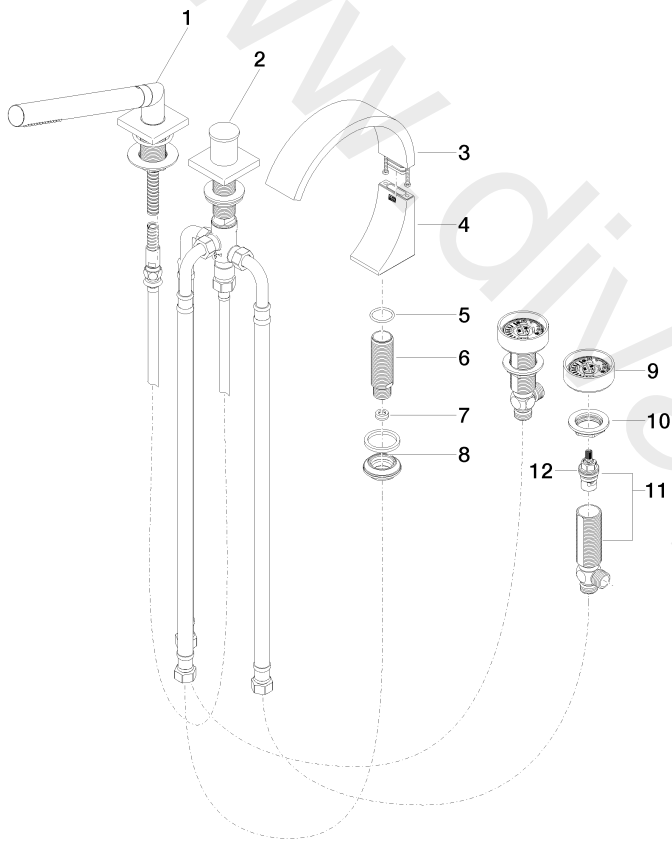

Bath - CYO

Five-hole bath mixer for bath rim or tile edge installation

Article number: 27 523 811-06

Bath - CYO

Five-hole bath mixer for bath rim or tile edge installation

Article number: 27 523 811-06

Spare parts list

Position	Quantity used	Item Number	Spare part	Delivery time
1	1	27 702 980-06	Hand shower set for bath rim or tile edge installation	10
2	1	29 140 670-06	Two-way diverter for bath rim or tile edge installation	10
3	1	90 11 70 013 00-06	spout	10
4	1	90 19 70 011 00-06	connection	10
5	1	09 14 10 009 90	seal	2
6	1	09 30 01 117 90	connection	2
7	1	09 23 01 057 90	flow reducer	2
8	1	04 23 10 044 09 90	fixing set	2
9	2	90 18 40 291 01-06	handle	10
10	1	04 30 11 038 68 90	fixing set	2
11	2	04 17 11 055 41 90	side panel	2
12	2	90 90 03 239 00 90	top	2