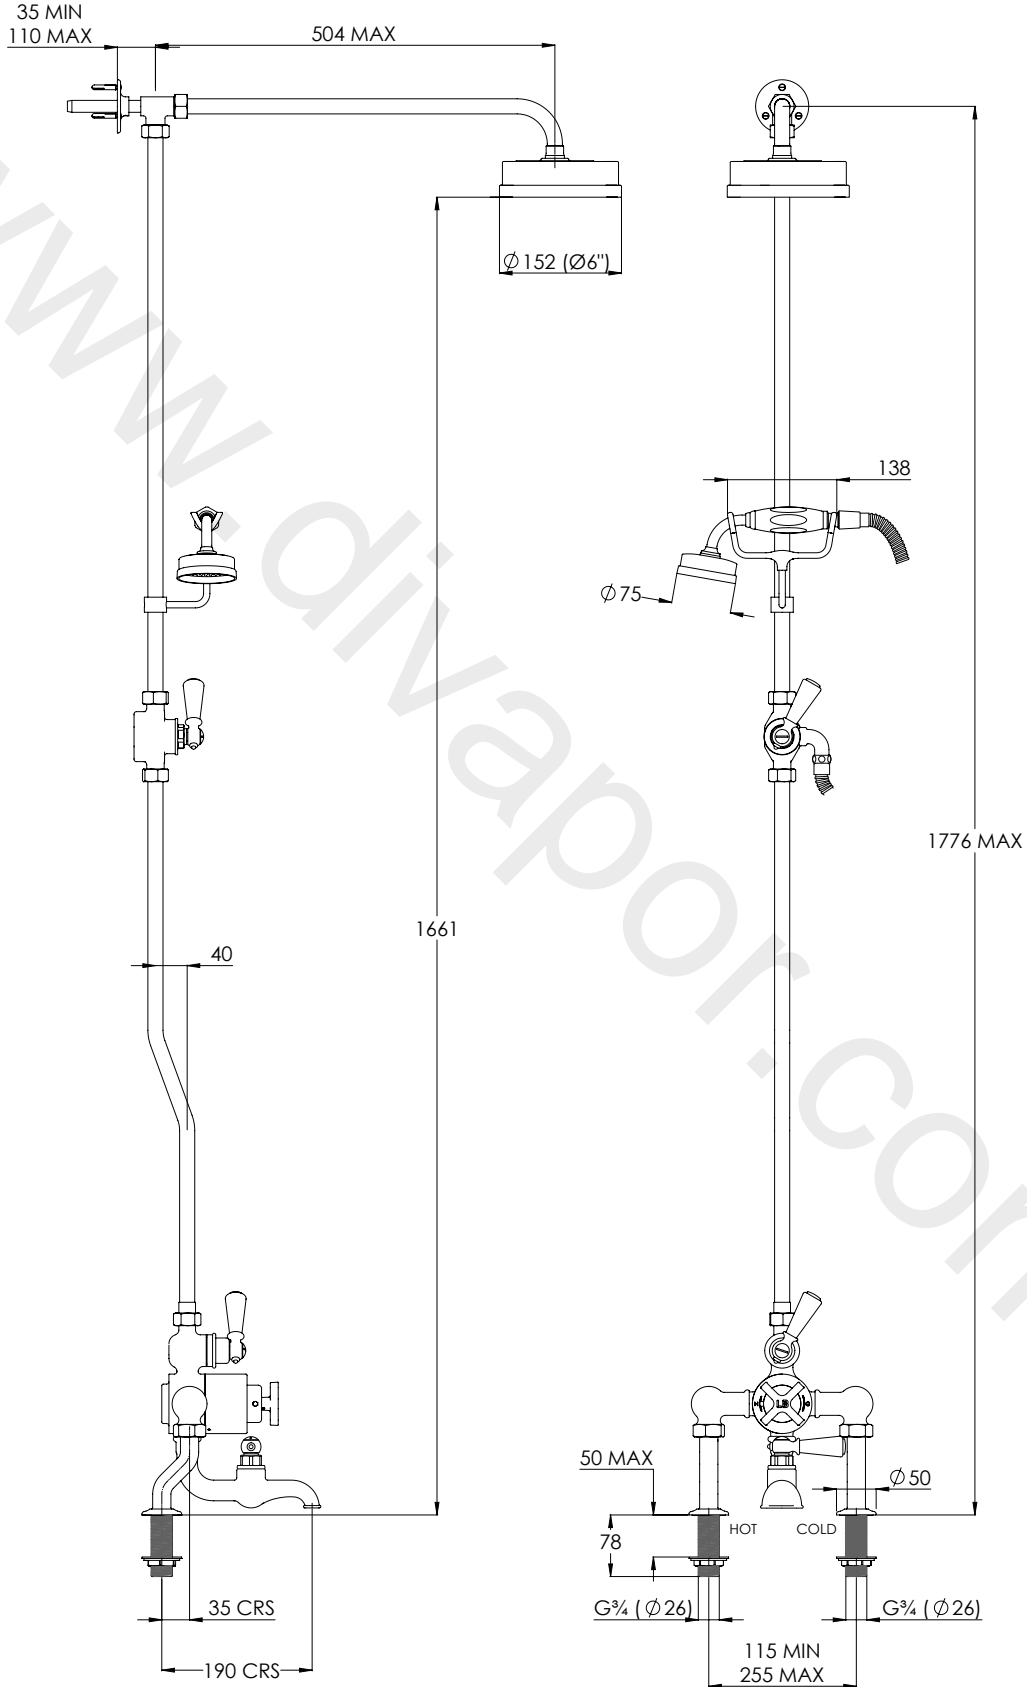

LEFROY BROOKS

IBROC HOUSE ESSEX ROAD
HODDESDON HERTS EN11 0QS UK
T: +44 (0)1992 708 316 F: +44 (0)1992 708 317

DM/MK8824

MACKINTOSH DECK MOUNTED THERMOSTATIC BATH
SHOWER MIXER WITH RISER KIT, HANDSET, LEVER DIVERTER,
6" ROSE & ADJUSTABLE RISER PIPE BRACKET

DIMENSIONAL DATA SHEET

DATE: 11/01/2021

REVISION: A

COPYRIGHT © LBIP LTD. ALL RIGHTS RESERVED

DIMENSIONS IN MILLIMETRES

WHILST EVERY EFFORT IS MADE TO ENSURE THE ACCURACY OF THESE DATA SHEETS THEY ARE SUBJECT TO CHANGE WITHOUT NOTICE AS PART OF THE COMPANY'S PRODUCT DEVELOPMENT PROCESS