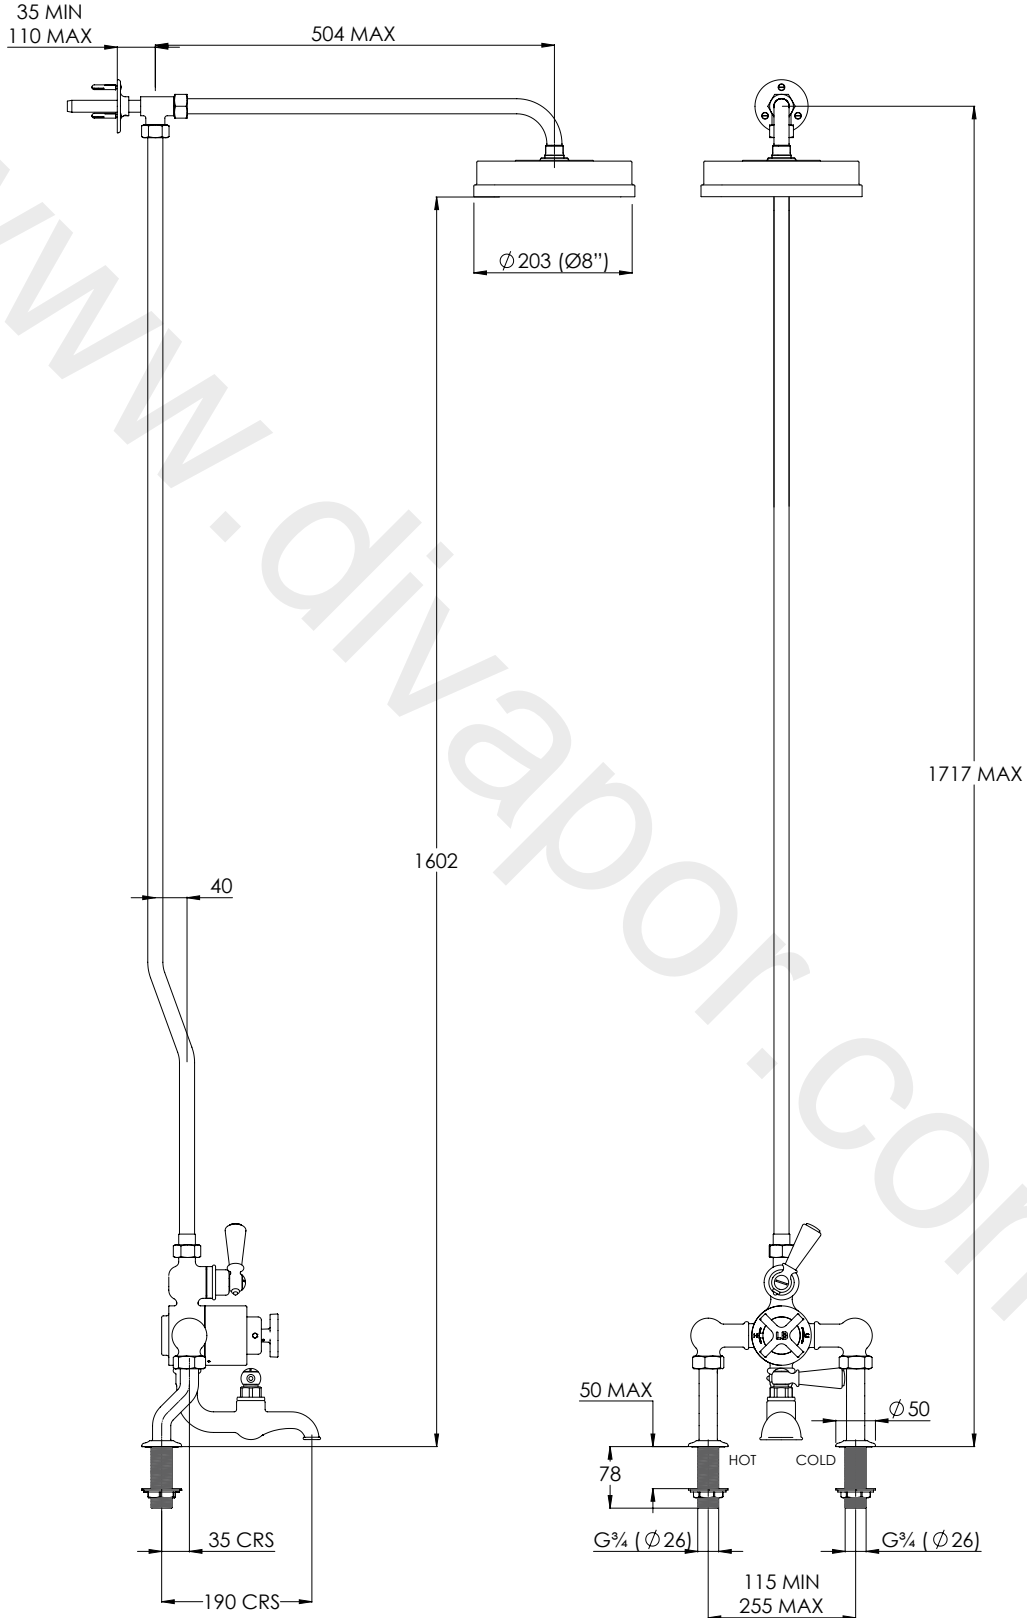

LEFROY BROOKS

IBROC HOUSE ESSEX ROAD
HODDESDON HERTS EN11 0QS UK
T: +44 (0)1992 708 316 F: +44 (0)1992 708 317

DM/MK8822

MACKINTOSH DECK MOUNTED THERMOSTATIC BATH
SHOWER MIXER WITH RISER & 8" ROSE

DIMENSIONAL DATA SHEET

DATE: 11/01/2021

REVISION: A

COPYRIGHT © LBIP LTD. ALL RIGHTS RESERVED

DIMENSIONS IN MILLIMETRES

WHILST EVERY EFFORT IS MADE TO ENSURE THE ACCURACY OF THESE DATA SHEETS THEY ARE SUBJECT TO CHANGE WITHOUT NOTICE AS PART OF THE COMPANY'S PRODUCT DEVELOPMENT PROCESS