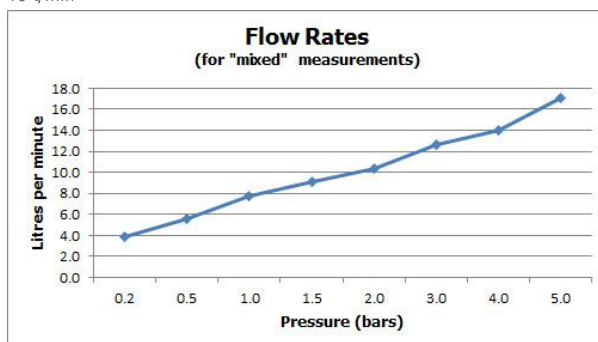

FINISH:

Chrome

FLOW REGULATOR:

FR-100/5-PLA

MINIMUM OPERATING PRESSURE:

0.2 bar LP

FLOW RATE AT 3.0 BAR FLOW PRESSURE:

13 l/min