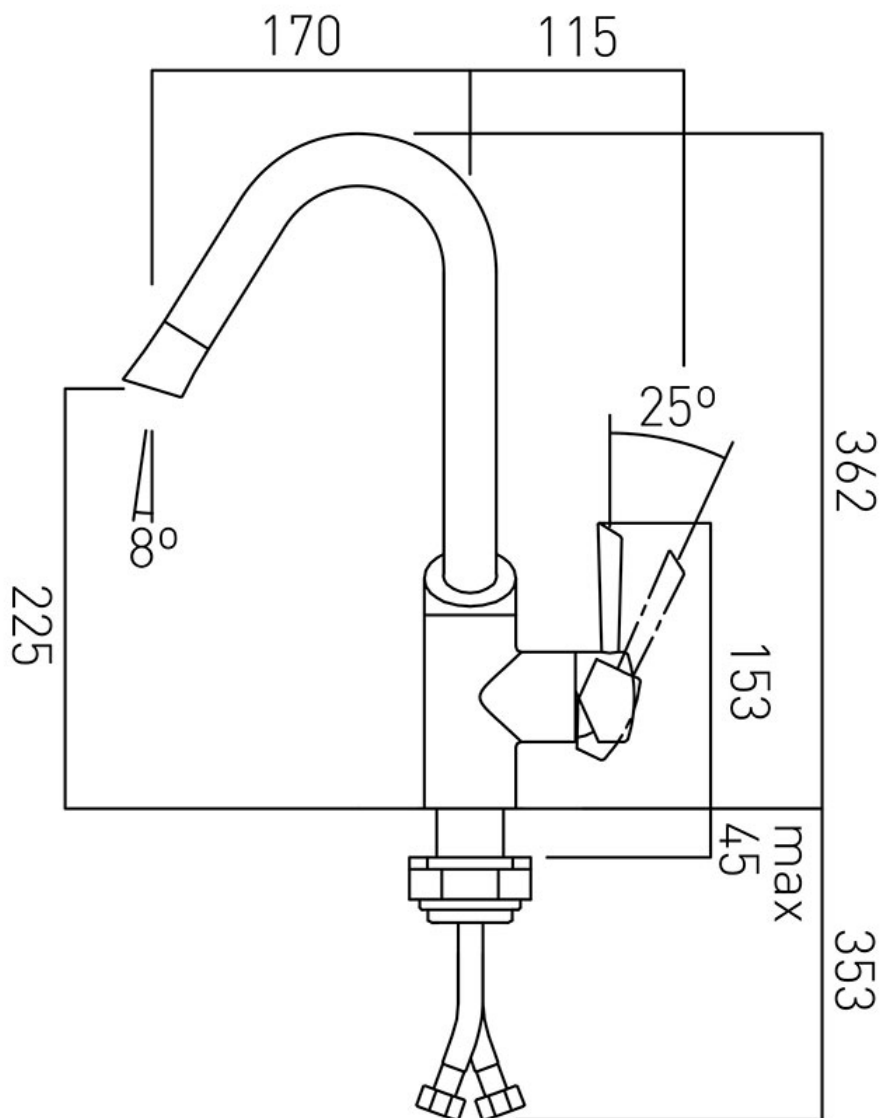

SPECIFICATION SHEET

COLLECTION:

PRODUCT CODE: CUC-1004-C/P

DESCRIPTION:

Kori
mono kitchen mixer
single lever
deck mounted
with swivel spout
ceramic cartridge CAR-NKS-40B
deck mount drill hole diameter 34mm
minimum operating pressure 0.2 bar LP

FINISH:

Chrome

FLOW REGULATOR:

FR-100/5-PLA

MINIMUM OPERATING PRESSURE:

0.2 bar LP

FLOW RATE AT 3.0 BAR FLOW PRESSURE:

13 l/min

tel: 01934 744466
email: sales@vado.com
www.vado.com

where inspiration flows
taps | showering | accessories

TECHNICAL DRAWING

COLLECTION:

PRODUCT CODE: CUC-1004-C/P

tel: 01934 744466
email: sales@vado.com
www.vado.com