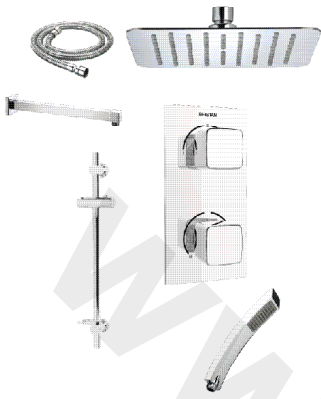

COBALT SHWR PK

COBALT Shower Range Complete Cobalt Recessed Dual Control Shower Pack

Features:

- Dual control
- Integral two outlet diverter
- Supplied with 200mm square shower rose, shower arm, wall outlet and a shower kit with single mode handset

Product Certifications:

For more products, visit our website:
<http://www.bristan.com>

Specification

Style:	Contemporary
Main Construction Material:	Brass
No of Controls:	2
Shower Type:	Recessed
Shower Head Type:	Both
Valve/Cartridge Type:	35mm Thermostatic Cartridge
Maximum Hot Water Supply Temperature °C:	60
Dynamic Pressure Range: (bar)	5
Maximum Static Pressure: (bar)	10
Plumbing System Suitability:	All - Ideally balanced
Working Pressure Range:	Min. 0.2, Max. 5.0 Bar
Flow Rate: (l/min @ 3 bar)	33
Connection Inlet:	15mm Compression
Isolation Valve Included:	No
Check Valve Included:	No