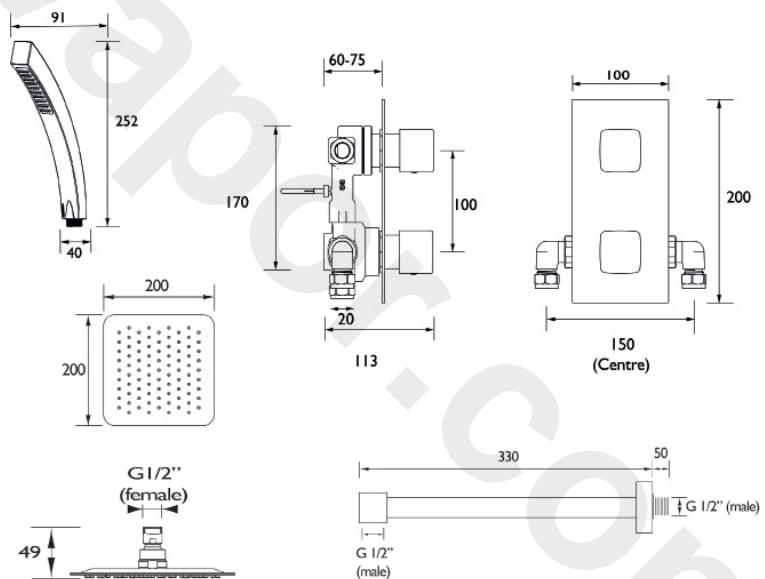

COBALT SHWR PK

COBALT Shower Range Complete Cobalt Recessed Dual Control Shower Pack

Features:

- Dual control
- Integral two outlet diverter
- Supplied with 200mm square shower rose, shower arm, wall outlet and a shower kit with single mode handset

Product Certifications:

For more products, visit our website:
<http://www.bristan.com>

Specification

Style:	Contemporary
Main Construction Material:	Brass
No of Controls:	2
Shower Type:	Recessed
Shower Head Type:	Both
Valve/Cartridge Type:	35mm Thermostatic Cartridge
Maximum Hot Water Supply Temperature °C:	60
Dynamic Pressure Range: (bar)	5
Maximum Static Pressure: (bar)	10
Plumbing System Suitability:	All - Ideally balanced
Working Pressure Range:	Min. 0.2, Max. 5.0 Bar
Flow Rate: (l/min @ 3 bar)	33
Connection Inlet:	15mm Compression
Isolation Valve Included:	No
Check Valve Included:	No

Dimensions (measurements in mm)

Flow Rates (l/min)

System Pressure (bar)	0.2	0.5	1	2	3	5
Outlet 1	6.9	12.8	19	27.6	33.8	43.6
Outlet 2	6.7	12.5	18.5	27	33	42.6

TECHNICAL DATA SHEET

BRISTAN

D5