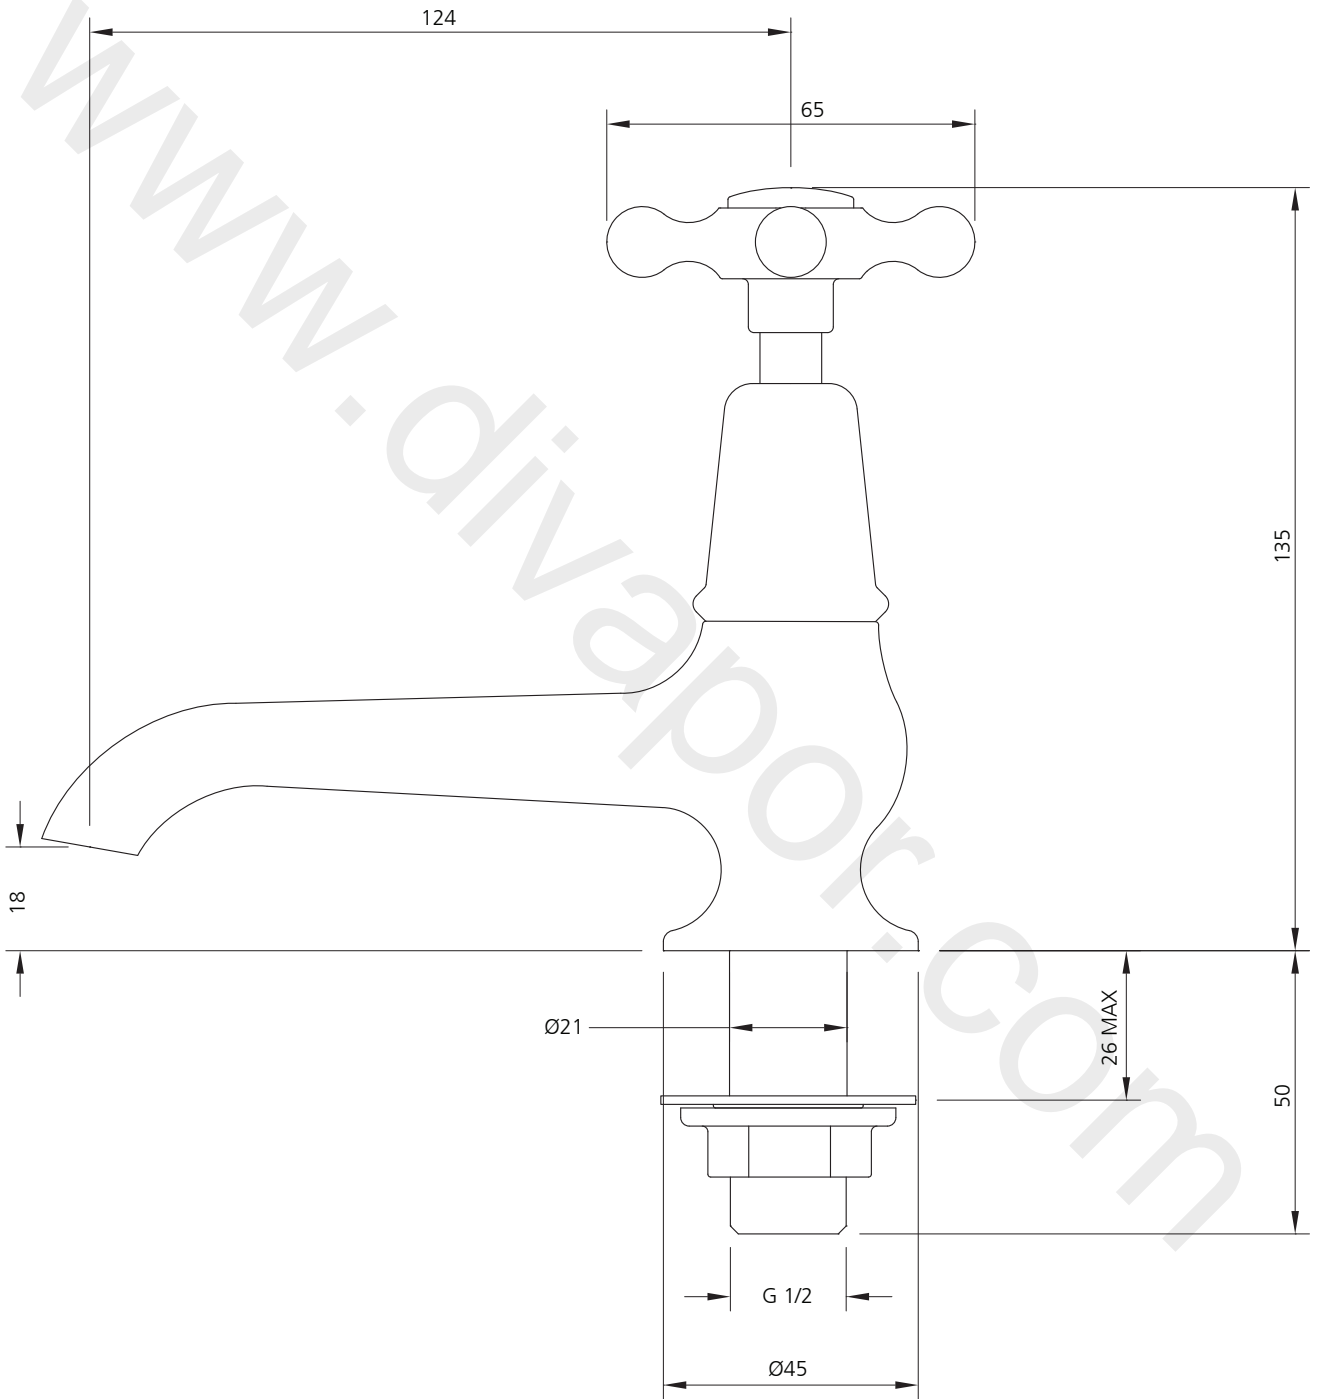

LEFROY BROOKS

IBROC HOUSE ESSEX ROAD
HODDESDON HERTS EN11 0QS UK
T: +44 (0)1992 708 316 F: +44 (0)1992 708 317

CH-8030

CONNAUGHT LONG NOSE BASIN PILLAR TAPS
(1 PAIR)

DIMENSIONAL DATA SHEET

DATE: 21 May 2010

ISSUE: 018

©COPYRIGHT 2010. CHRISTO LEFROY BROOKS. ALL RIGHTS RESERVED.

DIMENSIONS IN MILLIMETRES

WHILST EVERY EFFORT IS MADE TO ENSURE THE ACCURACY OF THESE DATA SHEETS THEY ARE SUBJECT TO CHANGE WITHOUT NOTICE AS PART OF THE COMPANY'S PRODUCT DEVELOPMENT PROCESS